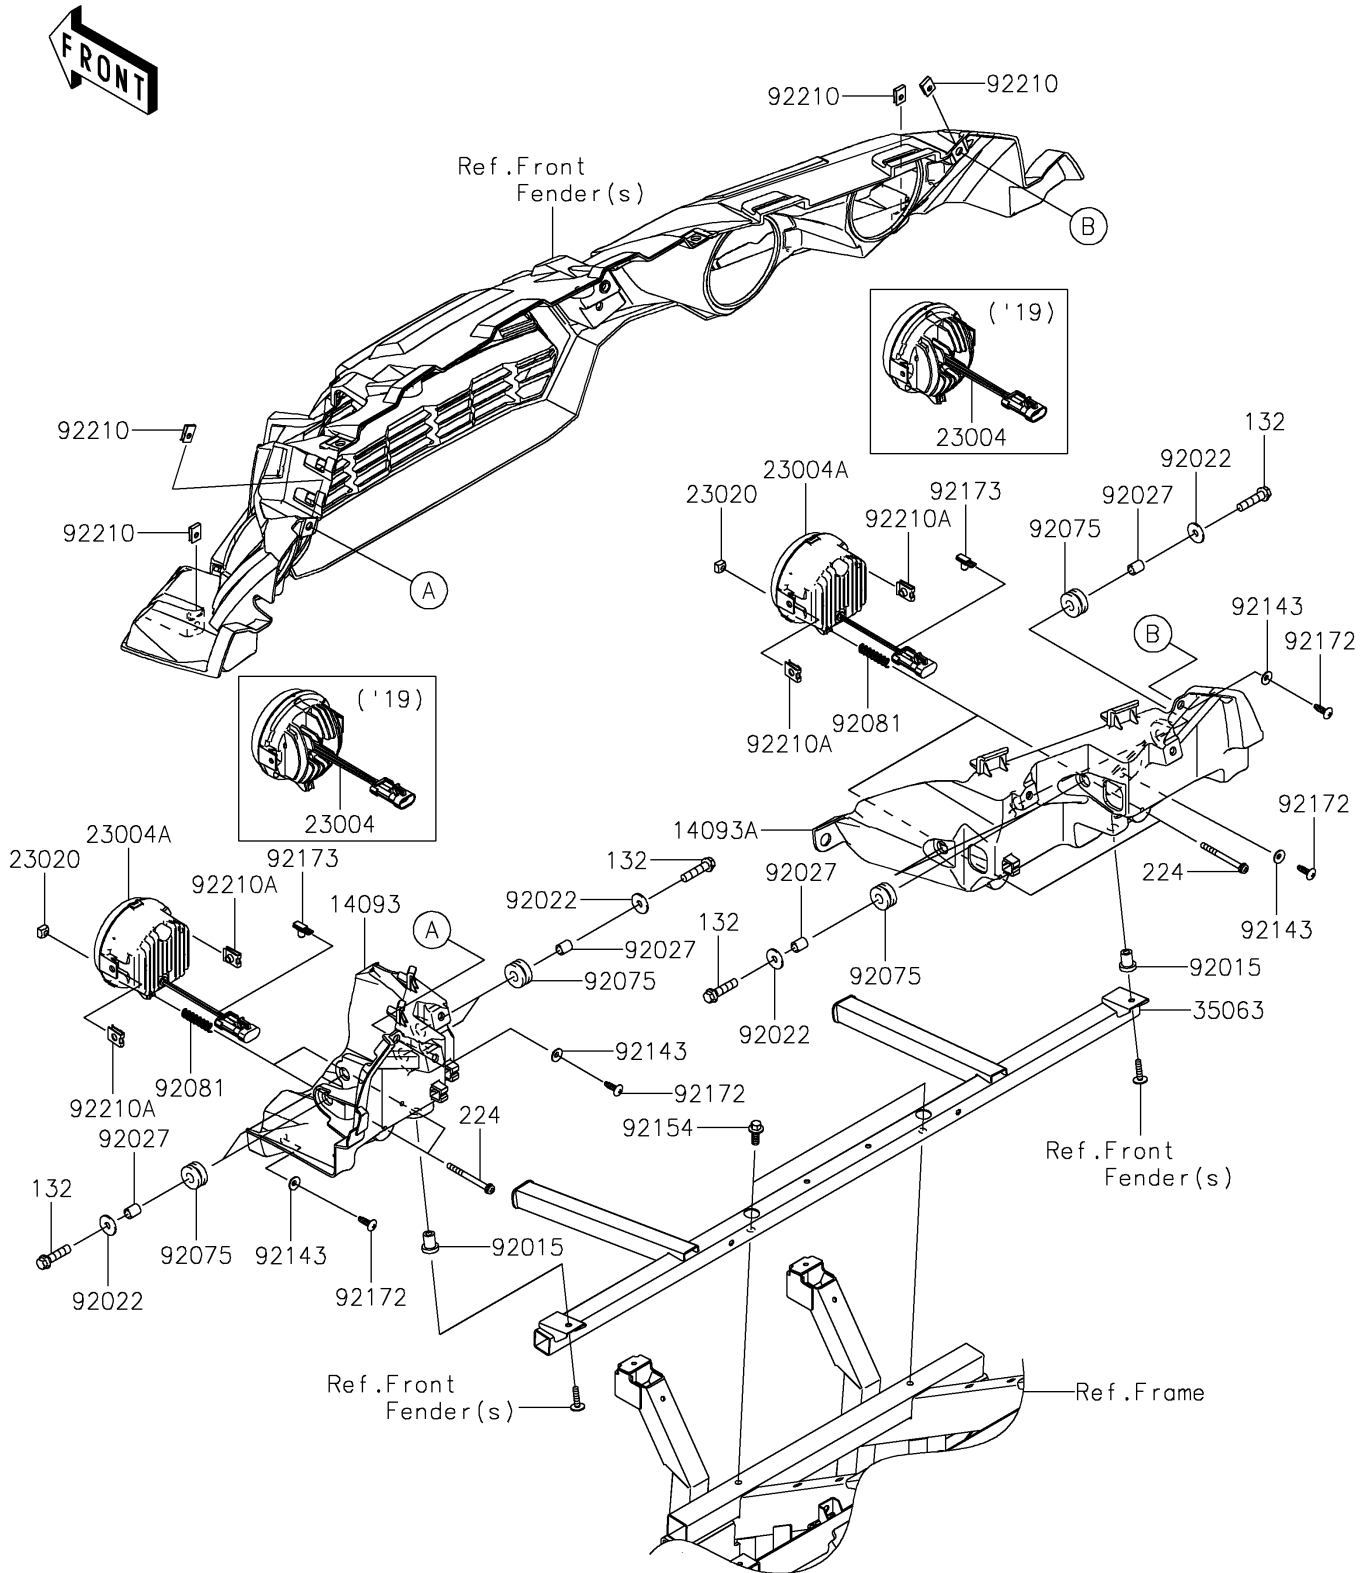

## 2019 Teryx4™ LE PARTS DIAGRAM

Headlight(s)

F2710

## 2019 Teryx4™ LE PARTS LIST

Headlight(s)

ITEM NAME	PART NUMBER	QUANTITY
BOLT-FLANGED-SMALL,6X25 (Ref # 132)	132BA0625	1
COVER,HEADLIGHT,LH (Ref # 14093)	14093-0207	1
COVER,HEADLIGHT,RH (Ref # 14093A)	14093-0208	1
SCREW-PAN-WP-CROS,4X45 (Ref # 224)	224AA0445	1
LAMP-HEAD,LED (Ref # 23004)	23004-0341	1
NUT,4MM,FOCUS ADJUST (Ref # 23020)	23020-018	1
STAY,HEADLAMP (Ref # 35063)	35063-1405	1
NUT,RUBBER,6MM (Ref # 92015)	92015-1692	1
WASHER,6.5X20X1.6 (Ref # 92022)	92022-125	1
COLLAR,6.8X10X12 (Ref # 92027)	92027-162	1
DAMPER,10X24X12 (Ref # 92075)	92075-1690	1
SPRING,FOCUS ADJUST (Ref # 92081)	92081-1896	1
COLLAR (Ref # 92143)	92143-1087	1
BOLT,FLANGED,8X20 (Ref # 92154)	92154-1226	1
SCREW,TAPPING,6X20 (Ref # 92172)	92172-0488	1
CLAMP (Ref # 92173)	92173-1491	1
NUT,LEAF SPRING,6MM (Ref # 92210)	92210-0624	1
NUT (Ref # 92210A)	92210-1125	1