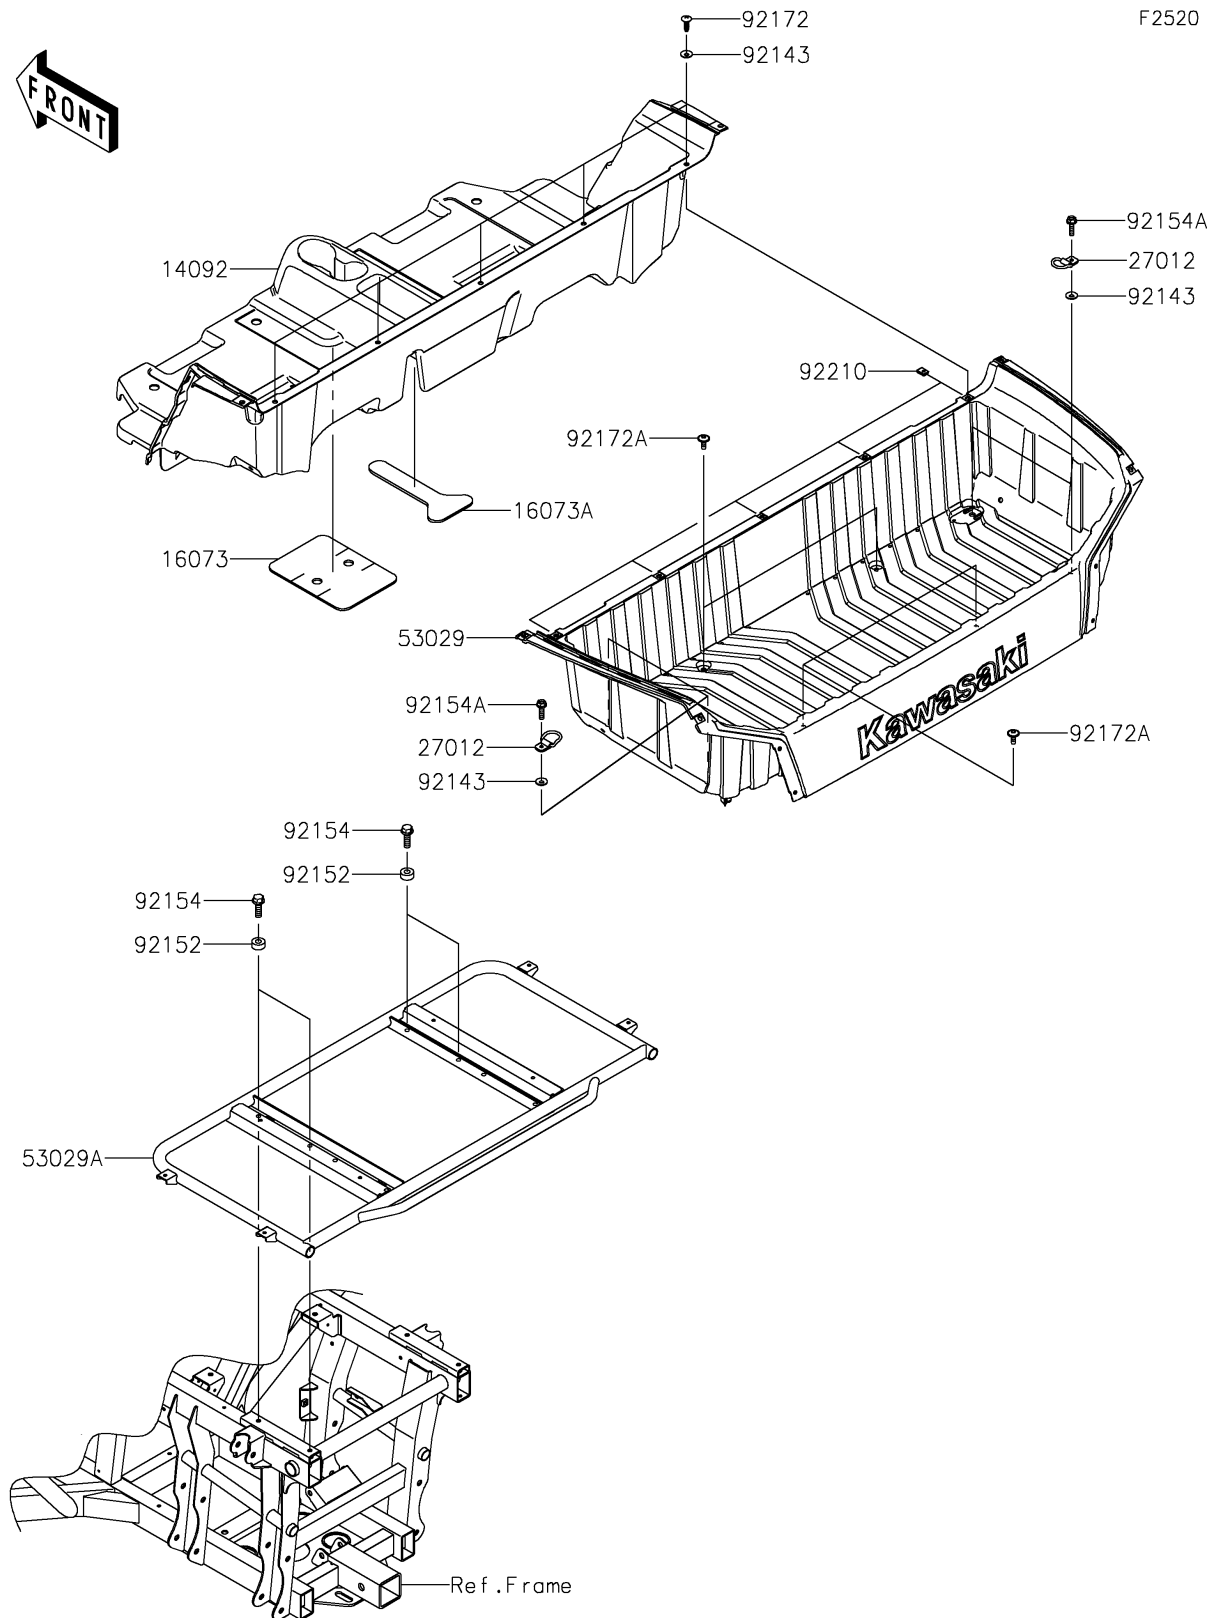

2019 Teryx4™ LE PARTS DIAGRAM

Carrier(s)

2019 Teryx4™ LE PARTS LIST

Carrier(s)

ITEM NAME	PART NUMBER	QUANTITY
COVER,RR CONSOLE (Ref # 14092)	14092-1057	1
INSULATOR,CENTER CONSOLE (Ref # 16073)	16073-0803	1
INSULATOR (Ref # 16073A)	16073-0842	1
HOOK (Ref # 27012)	27012-0783	1
CARRIER (Ref # 53029)	53029-0309	1
CARRIER (Ref # 53029A)	53029-0352	1
COLLAR (Ref # 92143)	92143-1087	1
COLLAR,8.2X18X8 (Ref # 92152)	92152-1553	1
BOLT,FLANGED,8X25 (Ref # 92154)	92154-1302	1
BOLT,FLANGED,6X22 (Ref # 92154A)	92154-1356	1
SCREW,TAPPING,6X20 (Ref # 92172)	92172-0488	1
SCREW,6X16 (Ref # 92172A)	92172-0711	1
NUT,LEAF SPRING,6MM (Ref # 92210)	92210-0624	1