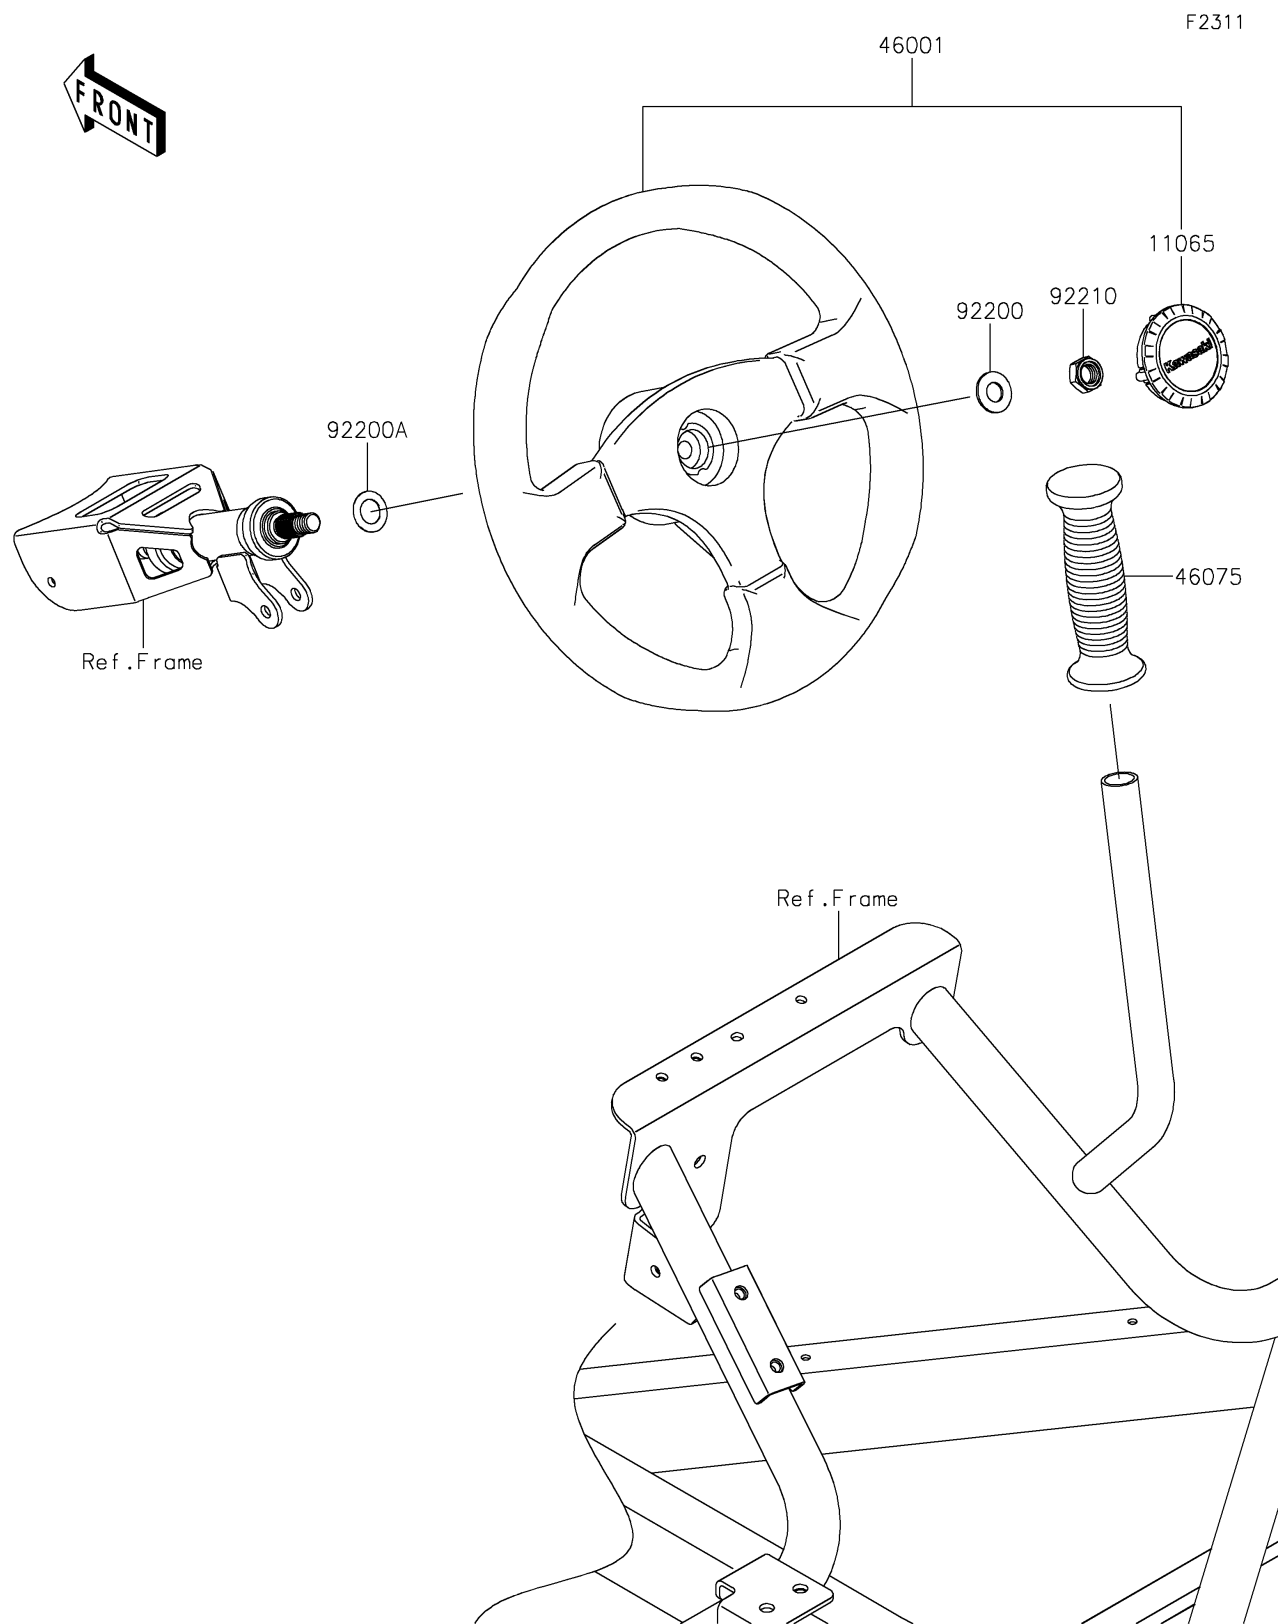

## 2019 Teryx4™ LE PARTS DIAGRAM

Steering Wheel

## 2019 Teryx4™ LE PARTS LIST

Steering Wheel

ITEM NAME	PART NUMBER	QUANTITY
CAP,HANDLE (Ref # 11065)	11065-0171	1
HANDLE-ASSY (Ref # 46001)	46001-0005	1
GRIP (Ref # 46075)	46075-0582	1
WASHER,12.1X25X1.6 (Ref # 92200)	92200-0455	1
WASHER,15X25X1.6 (Ref # 92200A)	92200-0460	1
NUT,LOCK,12MM (Ref # 92210)	92210-1249	1