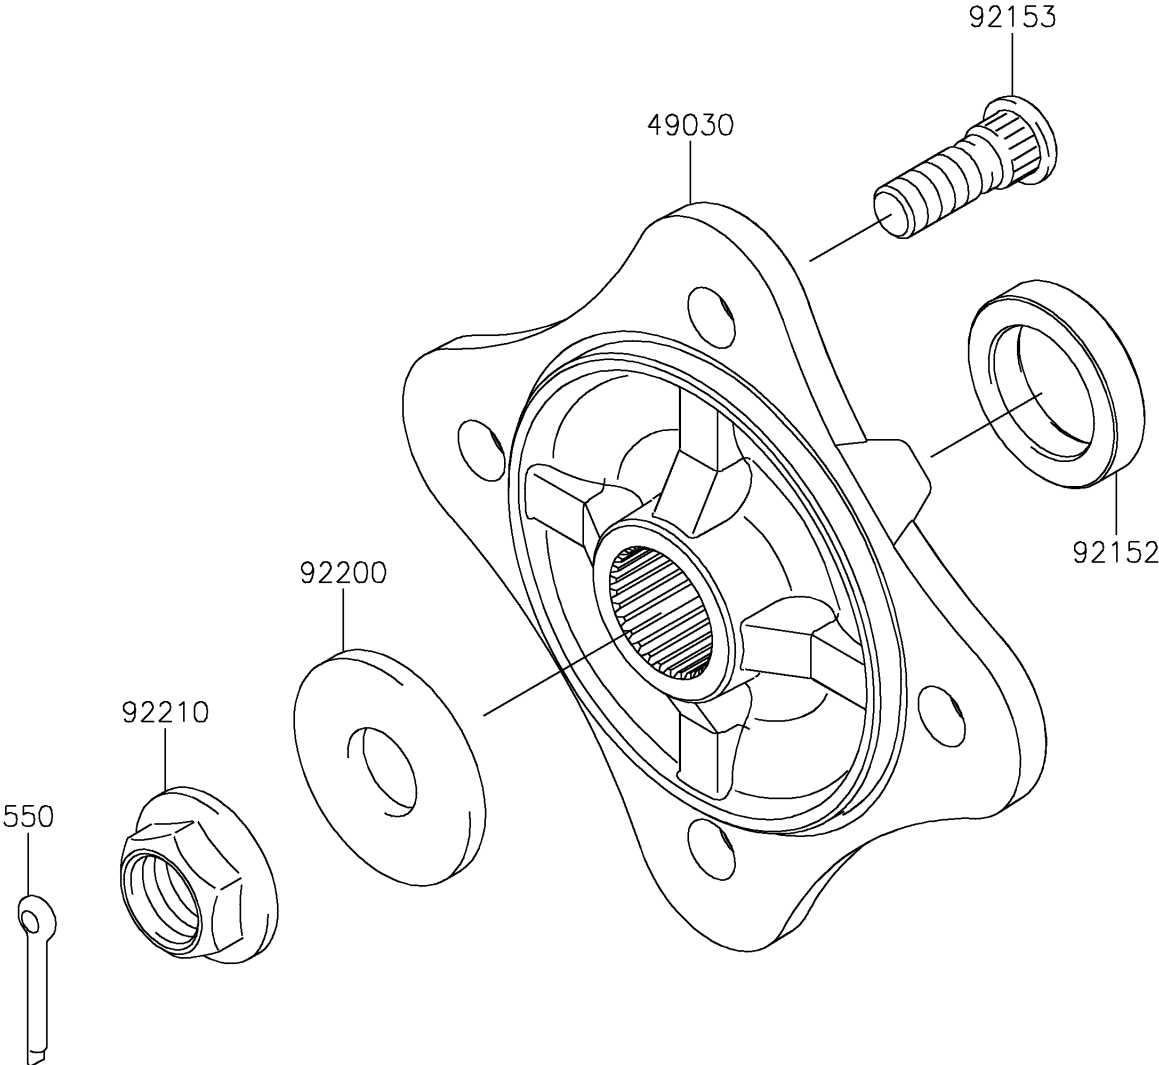

## 2019 Teryx4™ LE PARTS DIAGRAM

Rear Hubs/Brakes

F2240

## 2019 Teryx4™ LE PARTS LIST

Rear Hubs/Brakes

ITEM NAME	PART NUMBER	QUANTITY
HUB,RR (Ref # 49030)	49030-0563	1
PIN-COTTER,4.0X30 (Ref # 550)	550AA4030	1
COLLAR,30.1X44X9 (Ref # 92152)	92152-1700	1
BOLT,12MM (Ref # 92153)	92153-1915	1
WASHER,20.3X52.0X4.5 (Ref # 92200)	92200-1739	1
NUT,FLANGED,20MM (Ref # 92210)	92210-2093	1