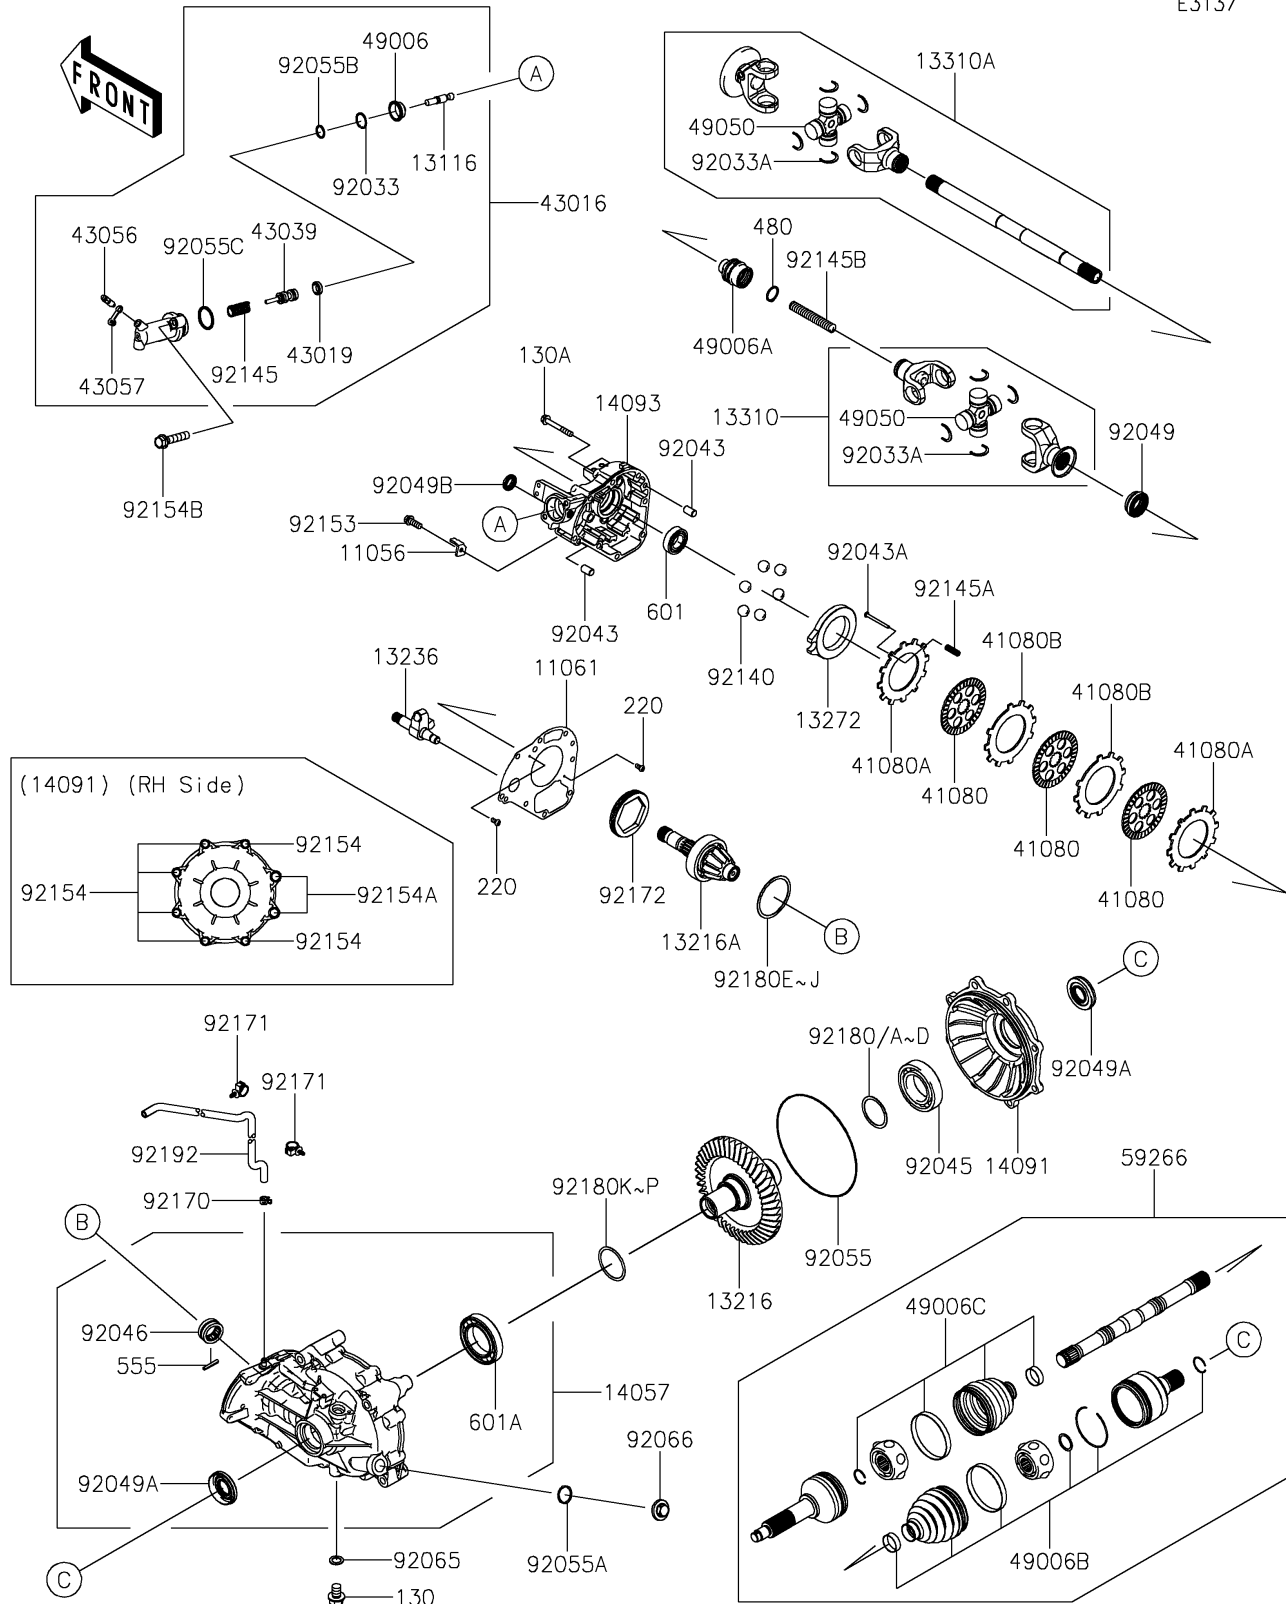

2019 Teryx4™ LE PARTS DIAGRAM

Drive Shaft-Rear

E3137