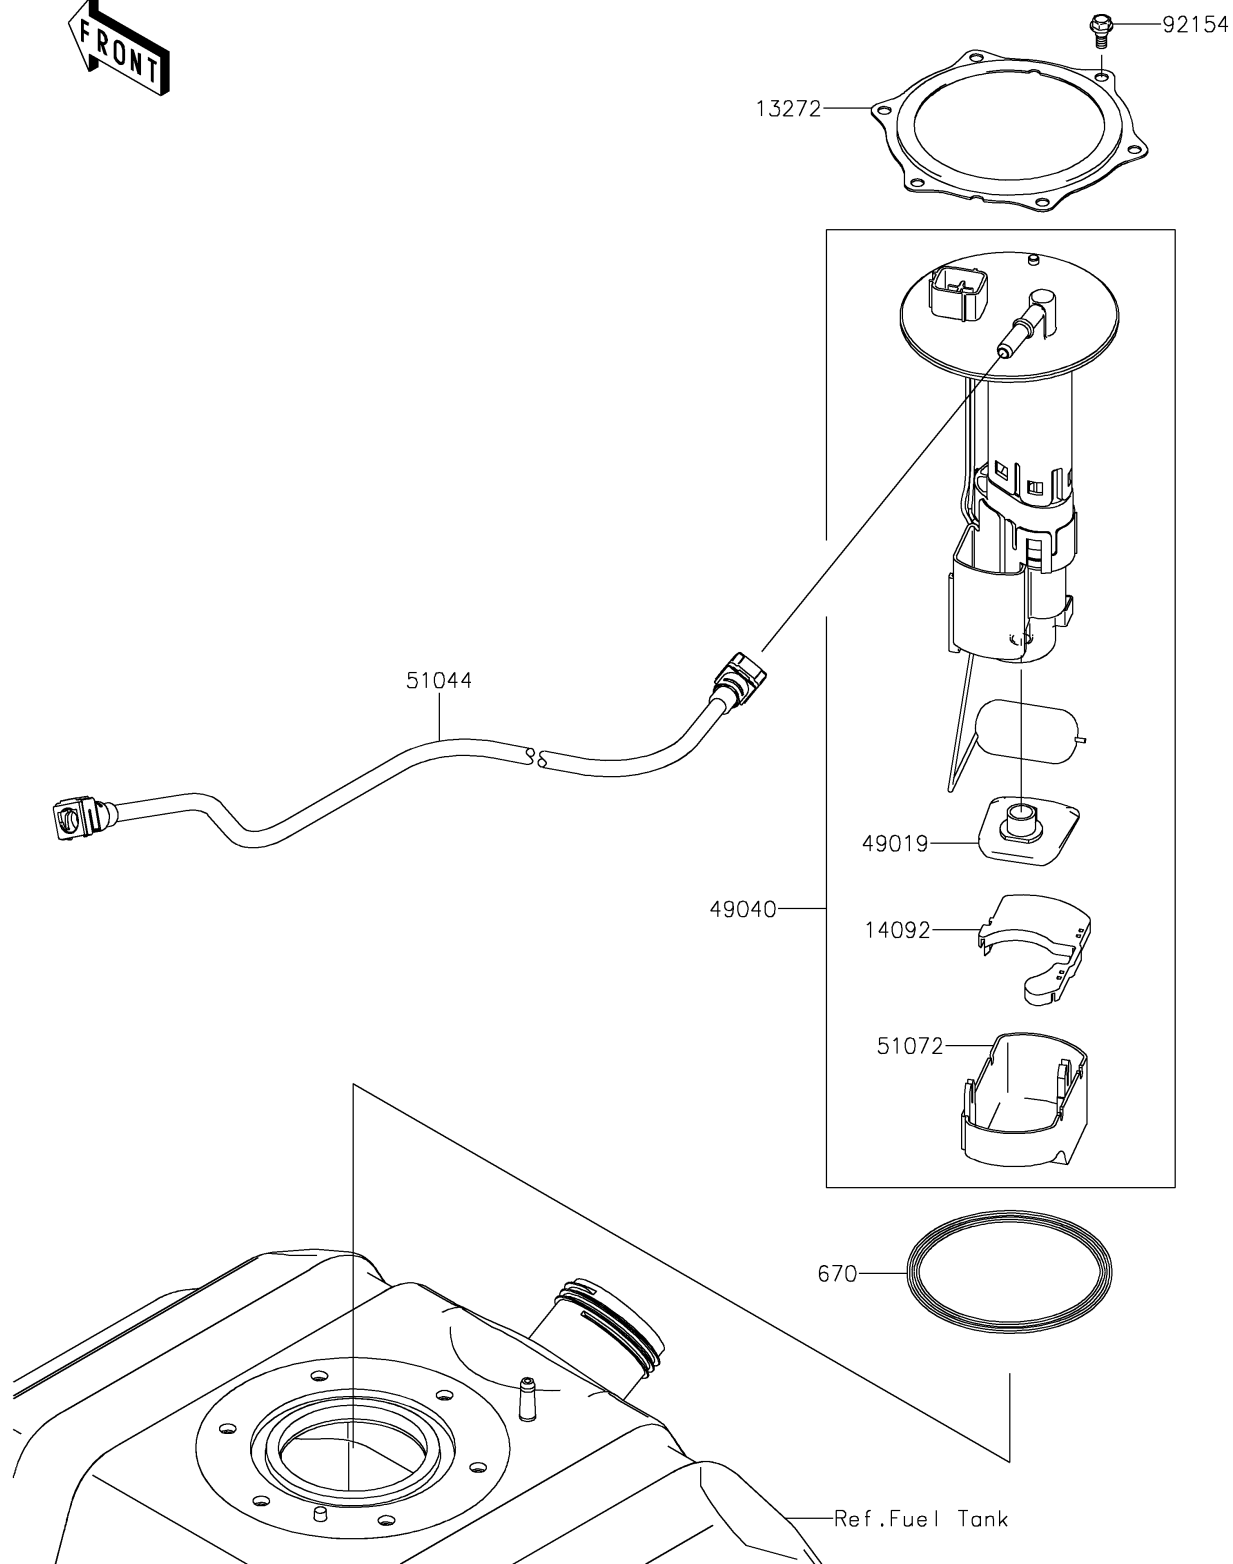

2019 Teryx4™ LE PARTS DIAGRAM

Fuel Pump

E1520

2019 Teryx4™ LE PARTS LIST

Fuel Pump

ITEM NAME	PART NUMBER	QUANTITY
PLATE (Ref # 13272)	13272-2500	1
COVER (Ref # 14092)	14092-1044	1
FILTER-FUEL (Ref # 49019)	49019-0013	1
PUMP-FUEL (Ref # 49040)	49040-0716	1
TUBE-ASSY (Ref # 51044)	51044-0811	1
CHAMBER-FUEL (Ref # 51072)	51072-0003	1
O RING (Ref # 670)	670E5090	1
BOLT,FUEL PUMP (Ref # 92154)	92154-1326	1