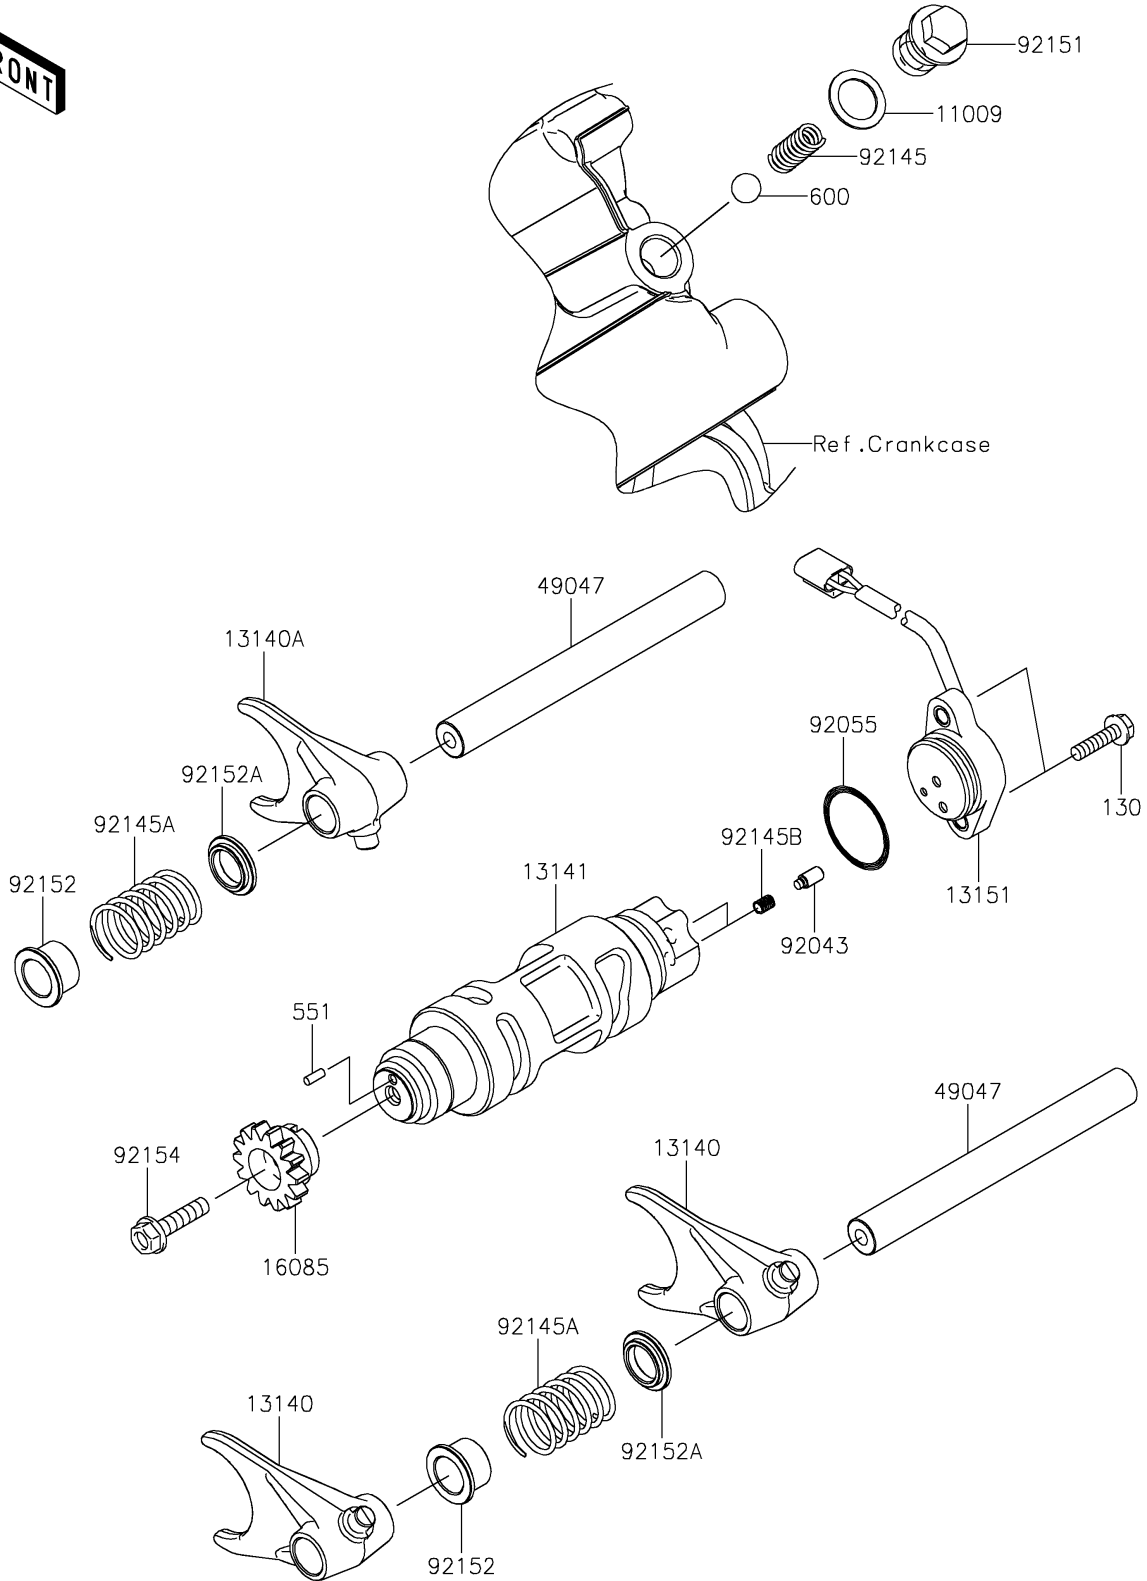

2019 Teryx4™ LE PARTS DIAGRAM

Gear Change Drum/Shift Fork(s)

E1362

2019 Teryx4™ LE PARTS LIST

Gear Change Drum/Shift Fork(s)

ITEM NAME	PART NUMBER	QUANTITY
GASKET,15.5X22X1 (Ref # 11009)	11009-1008	1
BOLT-FLANGED,5X20 (Ref # 130)	130BA0520	1
FORK-SHIFT,COUNTER (Ref # 13140)	13140-0622	1
FORK-SHIFT,INPUT (Ref # 13140A)	13140-0623	1
DRUM-CHANGE (Ref # 13141)	13141-0576	1
SWITCH-COMP,GEAR POSITION (Ref # 13151)	13151-0561	1
GEAR,14T (Ref # 16085)	16085-0589	1
ROD-SHIFT (Ref # 49047)	49047-0619	1
PIN-DOWEL,3X8 (Ref # 551)	551A0308	1
BALL-STEEL,13/32 (Ref # 600)	600A1300	1
PIN (Ref # 92043)	92043-1654	1
RING-O,27.7X2.4 (Ref # 92055)	92055-091	1
SPRING (Ref # 92145)	92145-0828	1
SPRING (Ref # 92145A)	92145-0898	1
SPRING (Ref # 92145B)	92145-1414	1
BOLT (Ref # 92151)	92151-1451	1
COLLAR,14X18X12.5 (Ref # 92152)	92152-2156	1
COLLAR,14X18X4 (Ref # 92152A)	92152-2157	1
BOLT,FLANGED,6X25 (Ref # 92154)	92154-0707	1