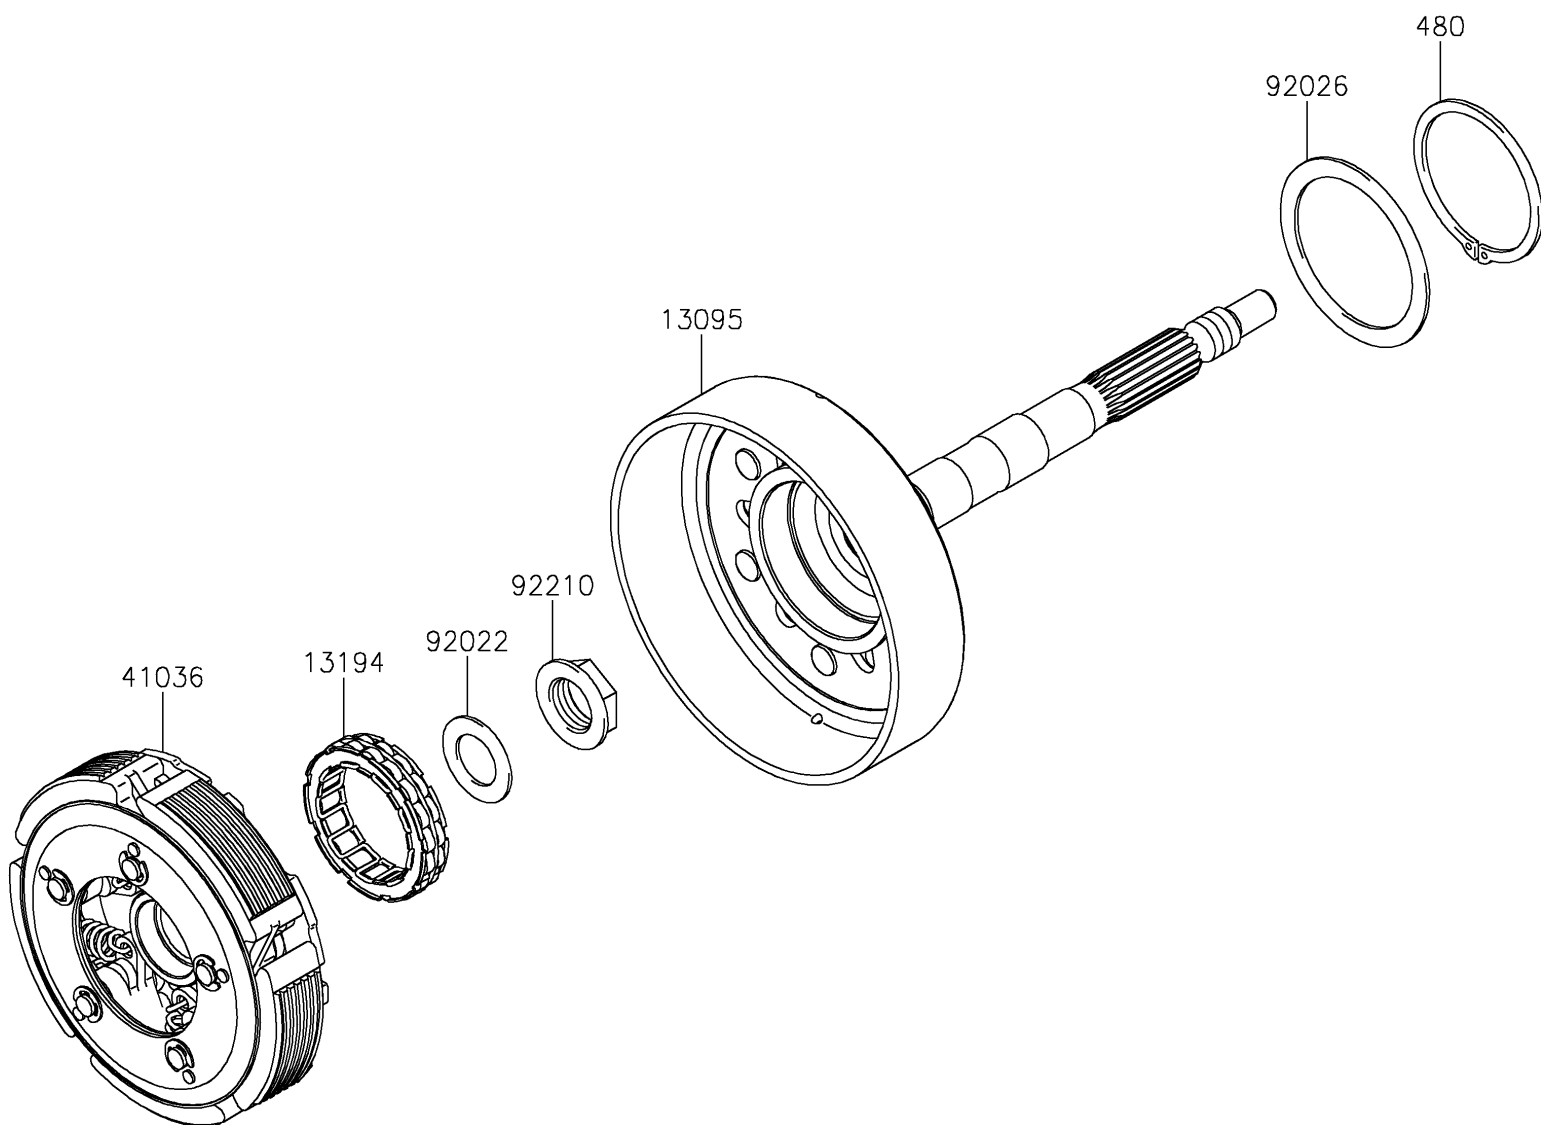

2019 Teryx4™ LE PARTS DIAGRAM

Clutch

E1350

2019 Teryx4™ LE PARTS LIST

Clutch

ITEM NAME	PART NUMBER	QUANTITY
HOUSING-COMP-CLUTCH (Ref # 13095)	13095-0554	1
CLUTCH-ONEWAY (Ref # 13194)	13194-0555	1
HUB-ASSY (Ref # 41036)	41036-0639	1
CIRCLIP-TYPE-C,60MM (Ref # 480)	480J6000	1
WASHER,20.5X34X1.4 (Ref # 92022)	92022-168	1
SPACER (Ref # 92026)	92026-0710	1
NUT,20MM (Ref # 92210)	92210-0711	1