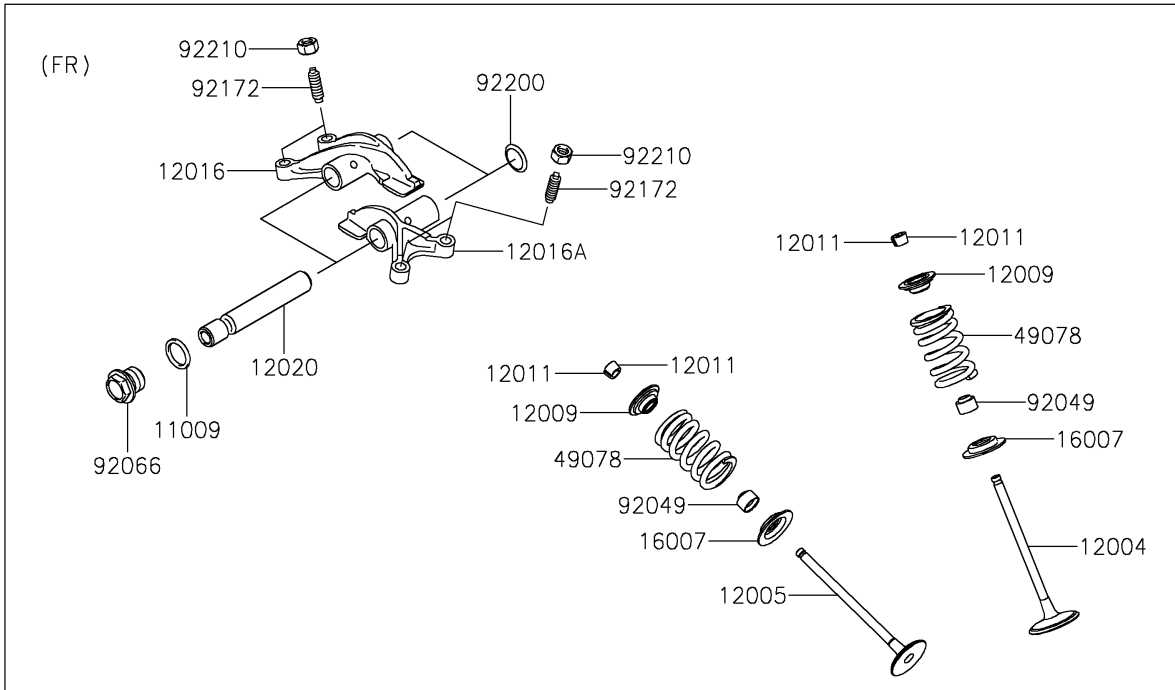

## 2019 Teryx4™ LE PARTS DIAGRAM

Valve(s)

E1210

## 2019 Teryx4™ LE PARTS LIST

Valve(s)

ITEM NAME	PART NUMBER	QUANTITY
GASKET,14X18X1.5 (Ref # 11009)	11009-1430	1
VALVE-INTAKE (Ref # 12004)	12004-0048	1
VALVE-EXHAUST (Ref # 12005)	12005-0047	1
RETAINER-VALVE SPRING (Ref # 12009)	12009-1056	1
COLLET (Ref # 12011)	12011-1051	1
ARM-ROCKER,EXHAUST (Ref # 12016)	12016-1128	1
ARM-ROCKER,INTAKE (Ref # 12016A)	12016-1129	1
SHAFT-ROCKER (Ref # 12020)	12020-0004	1
SEAT-SPRING (Ref # 16007)	16007-0703	1
SPRING-ENGINE VALVE (Ref # 49078)	49078-0014	1
SEAL-OIL,VSB58.558 (Ref # 92049)	92049-1218	1
PLUG,DRAIN (Ref # 92066)	92066-2196	1
SCREW,6MM (Ref # 92172)	92172-0737	1
WASHER,13X17X0.3 (Ref # 92200)	92200-0808	1
NUT,6MM (Ref # 92210)	92210-1490	1