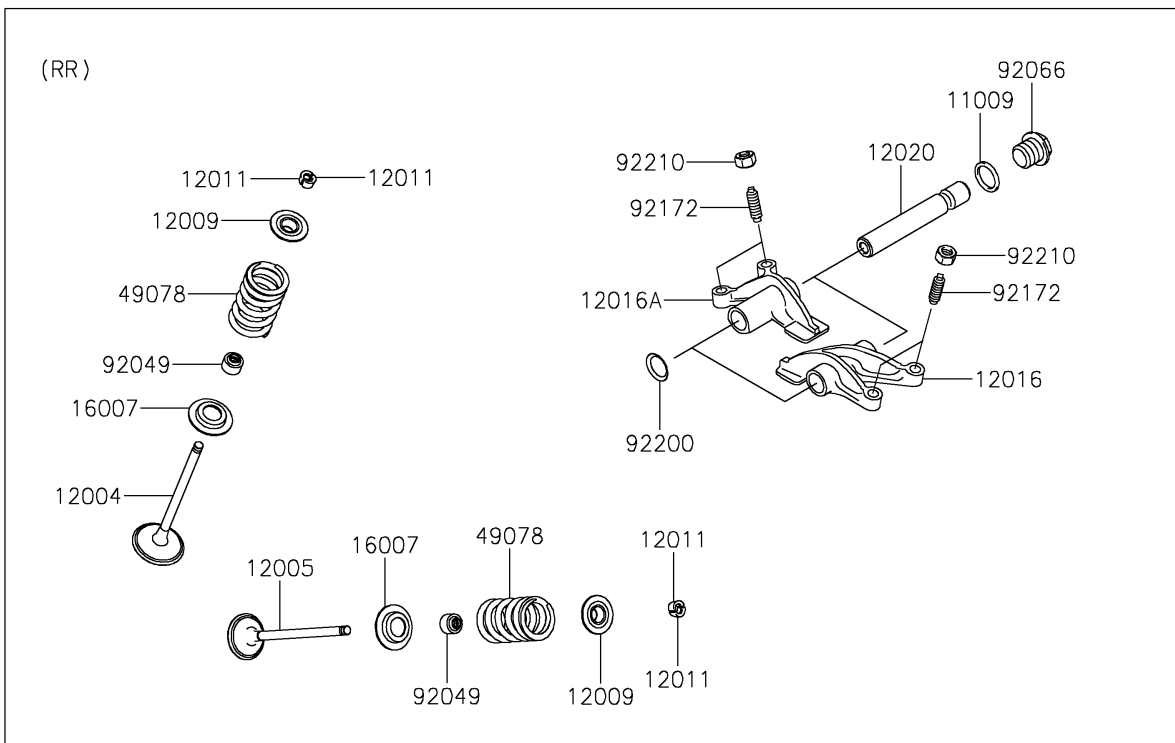

## 2019 Teryx4™ LE PARTS DIAGRAM

Valve(s)

E1210

## 2019 Teryx4™ LE PARTS LIST

Valve(s)

ITEM NAME	PART NUMBER	QUANTITY
GASKET,14X18X1.5 (Ref # 11009)	11009-1430	1
VALVE-INTAKE (Ref # 12004)	12004-0048	1
VALVE-EXHAUST (Ref # 12005)	12005-0047	1
RETAINER-VALVE SPRING (Ref # 12009)	12009-1056	1
COLLET (Ref # 12011)	12011-1051	1
ARM-ROCKER,EXHAUST (Ref # 12016)	12016-1128	1
ARM-ROCKER,INTAKE (Ref # 12016A)	12016-1129	1
SHAFT-ROCKER (Ref # 12020)	12020-0004	1
SEAT-SPRING (Ref # 16007)	16007-0703	1
SPRING-ENGINE VALVE (Ref # 49078)	49078-0014	1
SEAL-OIL,VSB58.558 (Ref # 92049)	92049-1218	1
PLUG,DRAIN (Ref # 92066)	92066-2196	1
SCREW,6MM (Ref # 92172)	92172-0737	1
WASHER,13X17X0.3 (Ref # 92200)	92200-0808	1
NUT,6MM (Ref # 92210)	92210-1490	1