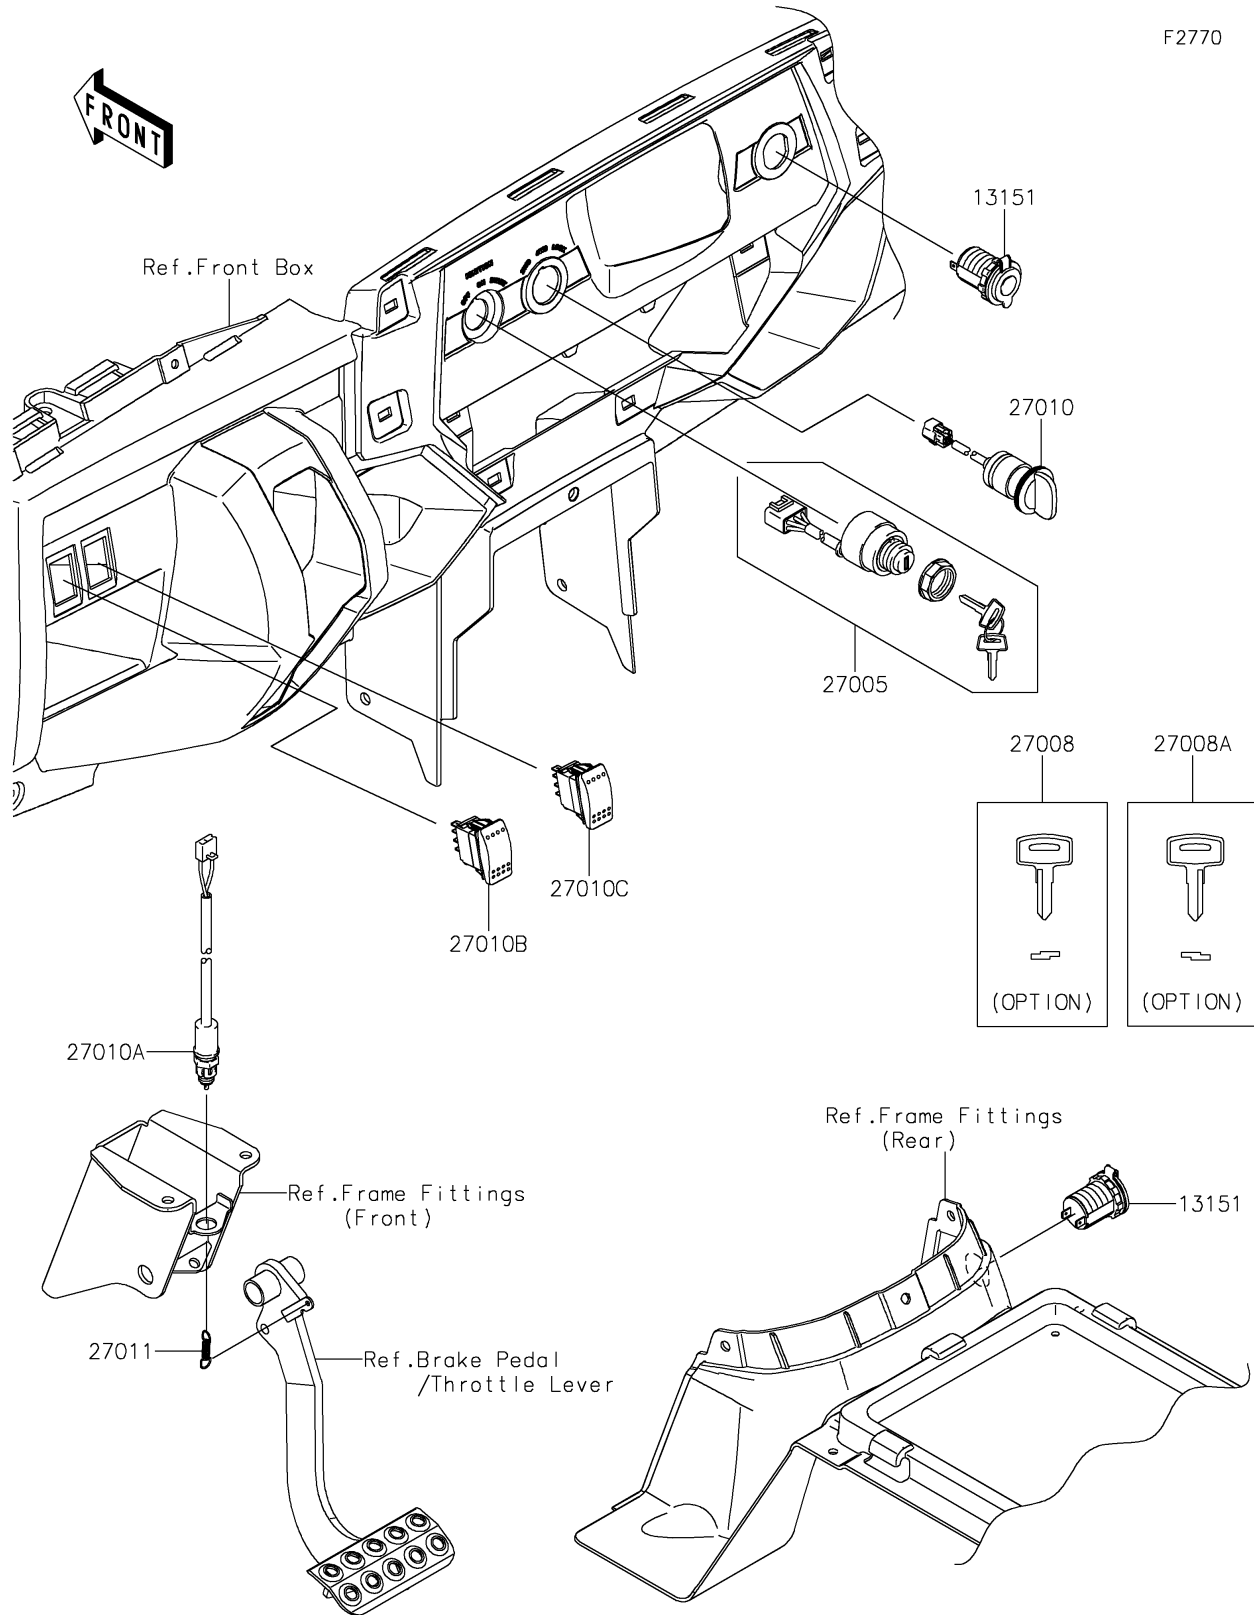

## 2019 Teryx® LE PARTS DIAGRAM

Ignition Switch

F2770

## 2019 Teryx® LE PARTS LIST

Ignition Switch

ITEM NAME	PART NUMBER	QUANTITY
SWITCH-COMP,OUTLET,12V (Ref # 13151)	13151-0556	1
SWITCH-ASSY-IGNITION (Ref # 27005)	27005-0036	1
KEY-LOCK,BLANK (Ref # 27008)	27008-1153	1
KEY-LOCK,BLANK (Ref # 27008A)	27008-1157	1
SWITCH,HEAD LAMP (Ref # 27010)	27010-0706	1
SWITCH,BRAKE (Ref # 27010A)	27010-0724	1
SWITCH,OUTER (Ref # 27010B)	27010-0806	1
SWITCH,OUTER (Ref # 27010C)	27010-0807	1
SPRING,BRAKE LAMP SWITCH (Ref # 27011)	27011-006	1