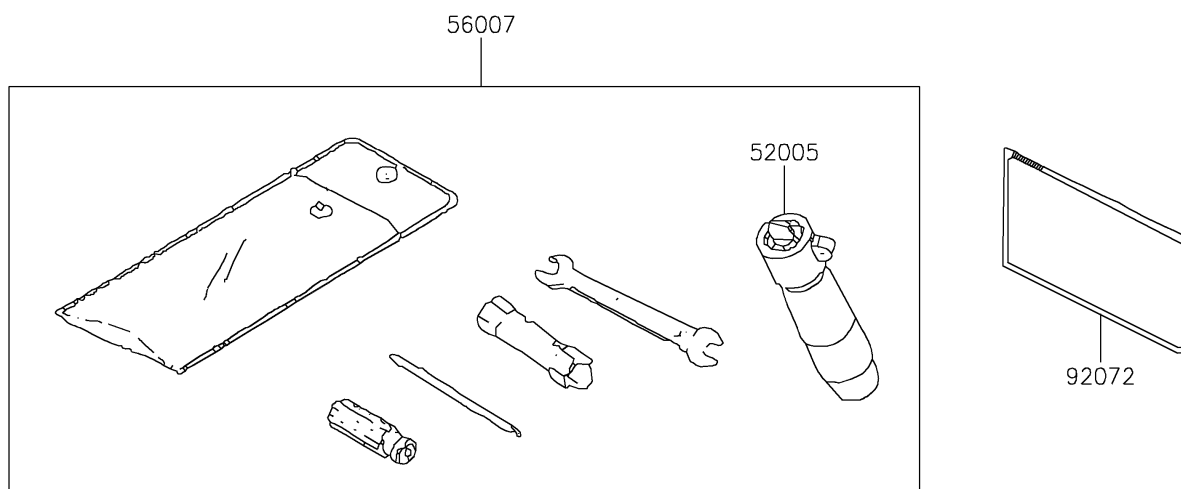

2017 KFX®90 PARTS DIAGRAM

Seat

F2510

2017 KFX®90 PARTS LIST

Seat

ITEM NAME	PART NUMBER	QUANTITY
HOOK,SEAT LOCK (Ref # 27012)	27012-Y001	1
GAUGE,AIR (Ref # 52005)	52005-Y001	1
SEAT-ASSY (Ref # 53066)	53066-Y001	1
TOOL-KIT (Ref # 56007)	56007-Y001	1
BAND,TOOL (Ref # 92072)	92072-Y002	1
DAMPER (Ref # 92161)	92161-Y004	1
NUT,6MM (Ref # 92210)	92210-Y027	1