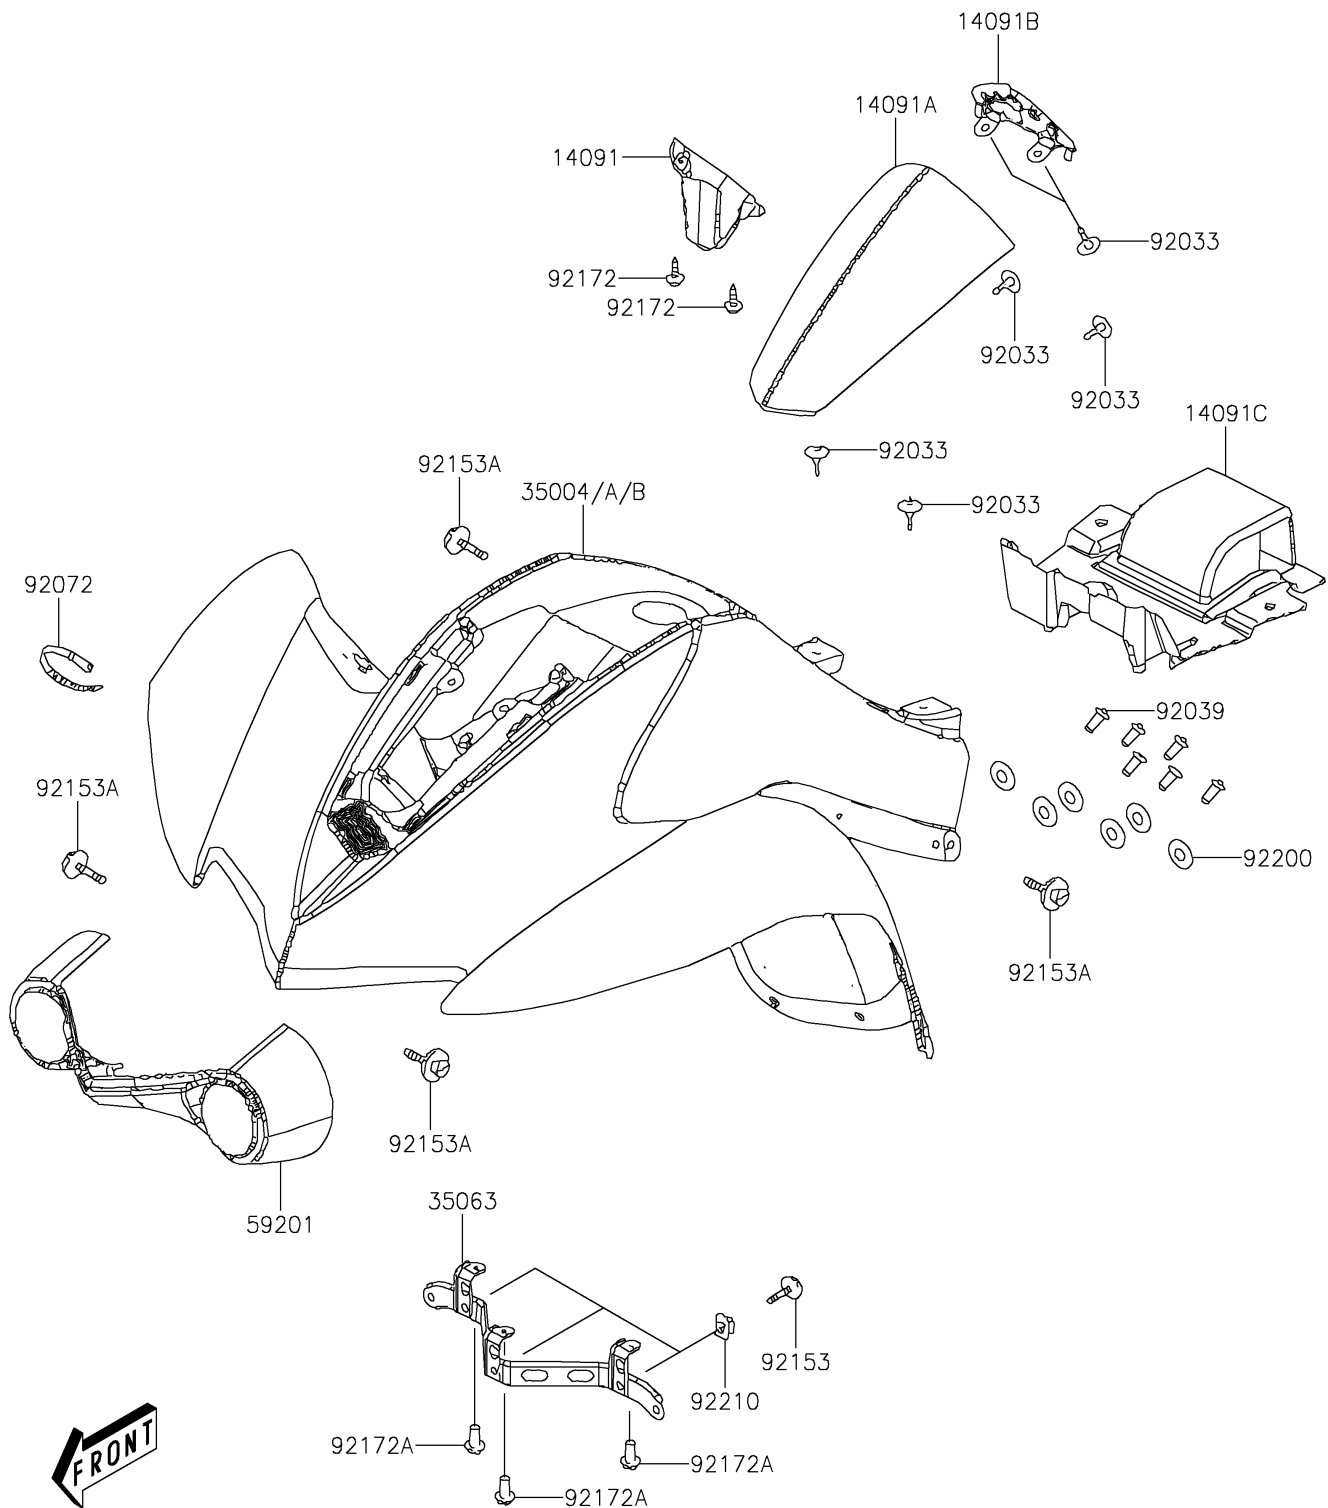

2017 KFX®90 PARTS DIAGRAM

Front Fender(s)

F2171

2017 KFX®90 PARTS LIST

Front Fender(s)

ITEM NAME	PART NUMBER	QUANTITY
COVER,MAIN SWITCH,BLACK (Ref # 14091)	14091-Y006-933	1
COVER,FRONT,B.WHITE (Ref # 14091A)	14091-Y007-932	1
COVER,CENTER,BLACK (Ref # 14091B)	14091-Y008-933	1
COVER,INNER,BLACK (Ref # 14091C)	14091-Y013-933	1
FENDER-FRONT,GREEN (Ref # 35004)	35004-Y001-930	1
STAY,FRONT FENDER (Ref # 35063)	35063-Y003	1
BUMPER,FRONT,BLACK (Ref # 59201)	59201-Y001-933	1
RIVET (Ref # 92033)	92033-Y010	1
RIVET,3.2X9.8 (Ref # 92039)	92039-Y001	1
BAND (Ref # 92072)	92072-Y003	1
BOLT,5X16 (Ref # 92153)	92153-Y013	1
BOLT,6X16 (Ref # 92153A)	92153-Y018	1
SCREW,4X12 (Ref # 92172)	92172-Y019	1
SCREW,TAPPING,5X16 (Ref # 92172A)	92172-Y020	1
WASHER,3MM (Ref # 92200)	92200-Y017	1
NUT,5MM (Ref # 92210)	92210-Y016	1