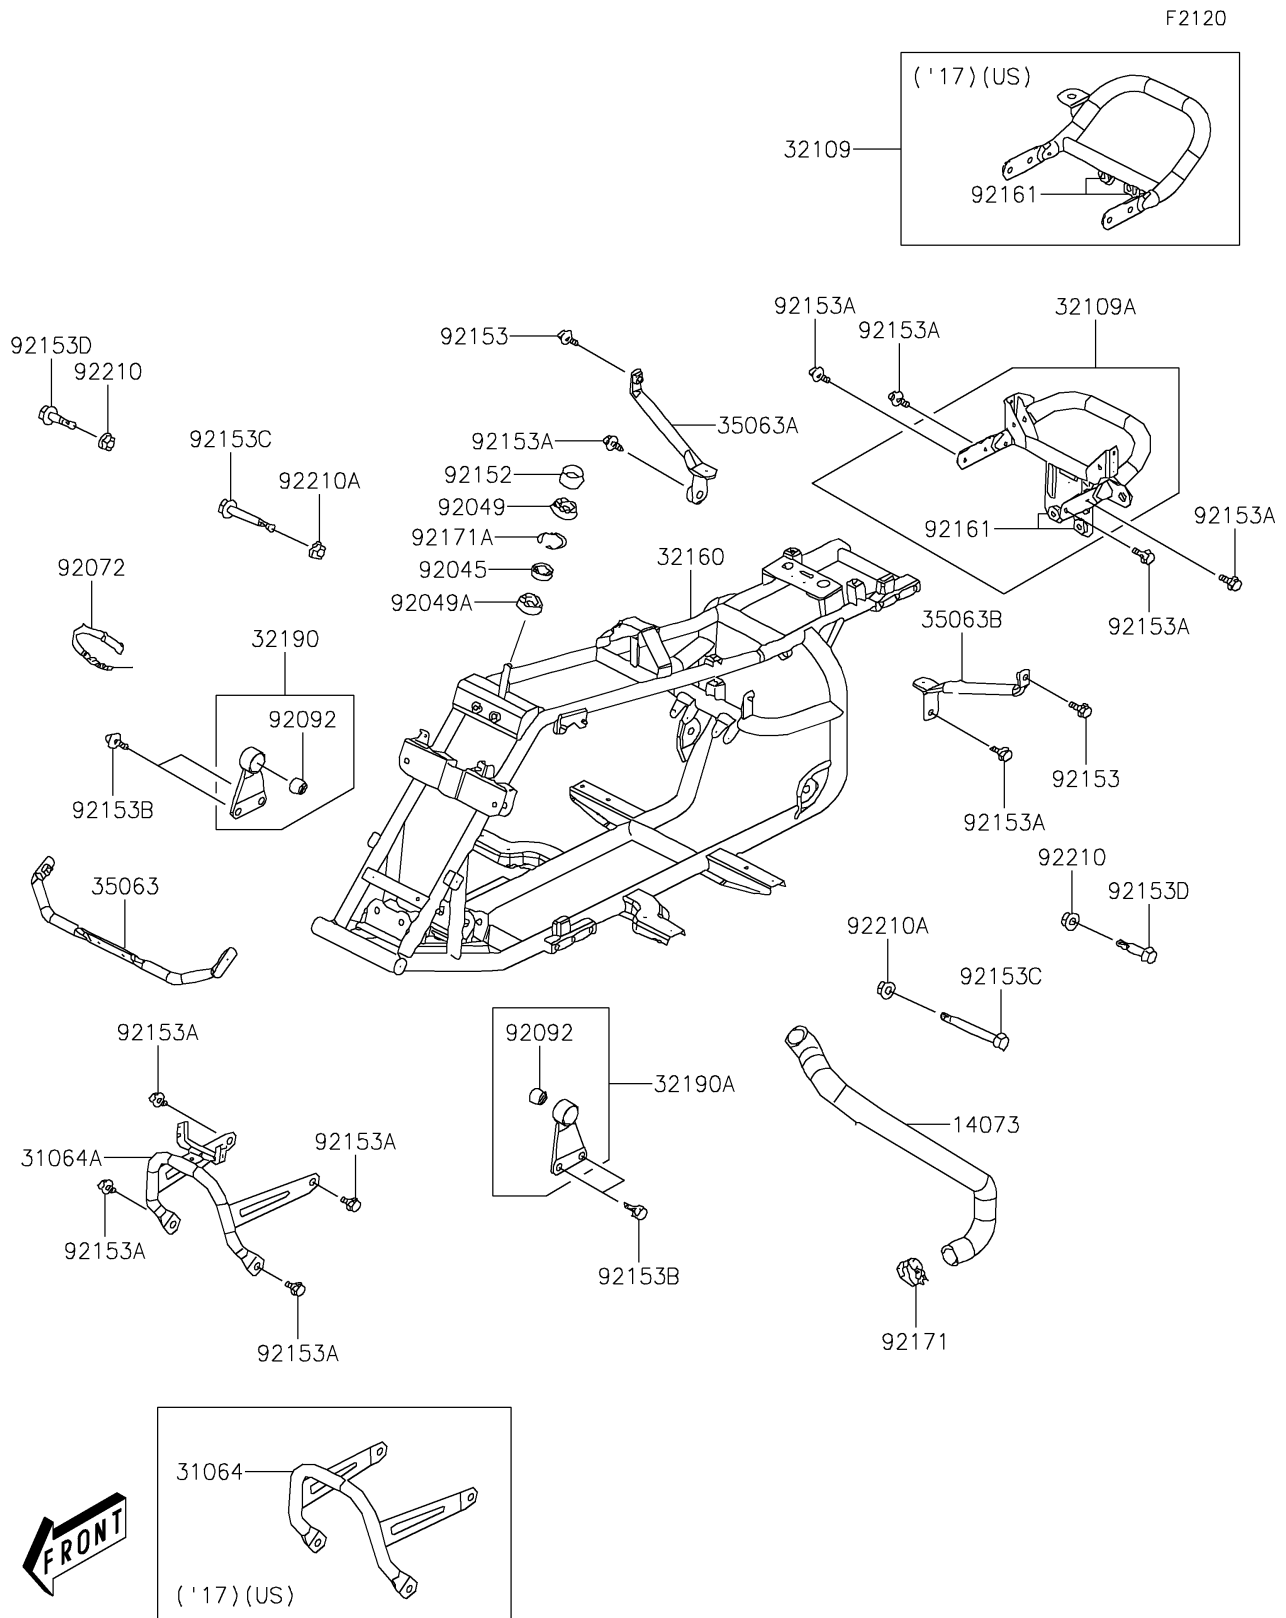

## 2017 KFX®90 PARTS DIAGRAM

Frame

## 2017 KFX®90 PARTS LIST

Frame

ITEM NAME	PART NUMBER	QUANTITY
DUCT (Ref # 14073)	14073-Y001	1
PIPE-COMP,FRONT BUMPER,BLACK (Ref # 31064)	31064-Y001-935	1
GRIP-FRAME,RR (Ref # 32109)	32109-Y002	1
FRAME-COMP (Ref # 32160)	32160-Y002	1
BRACKET-ENGINE,RH (Ref # 32190)	32190-Y001	1
BRACKET-ENGINE,LH (Ref # 32190A)	32190-Y002	1
STAY,FR (Ref # 35063)	35063-Y002	1
STAY,REAR FENDER,RH (Ref # 35063A)	35063-Y004	1
STAY,REAR FENDER,LH (Ref # 35063B)	35063-Y005	1
BEARING-BALL,6002 (Ref # 92045)	92045-Y009	1
SEAL-OIL,18X32X7 (Ref # 92049)	92049-Y003	1
SEAL-OIL,22X35X7 (Ref # 92049A)	92049-Y005	1
BAND (Ref # 92072)	92072-Y003	1
BUSHING-RUBBER (Ref # 92092)	92092-Y001	1
COLLAR (Ref # 92152)	92152-Y009	1
BOLT,FLANGE,6X12 (Ref # 92153)	92153-Y023	1
BOLT,FLANGE,8X12 (Ref # 92153A)	92153-Y031	1
BOLT,FLANGE,8X16 (Ref # 92153B)	92153-Y032	1
BOLT,FLANGE,10X70 (Ref # 92153C)	92153-Y043	1
BOLT,FLANGE,8X40 (Ref # 92153D)	92153-Y069	1
DAMPER (Ref # 92161)	92161-Y006	1
CLAMP (Ref # 92171)	92171-Y004	1
CLAMP (Ref # 92171A)	92171-Y009	1
NUT,FLANGE,8MM (Ref # 92210)	92210-Y032	1
NUT,10MM (Ref # 92210A)	92210-Y034	1