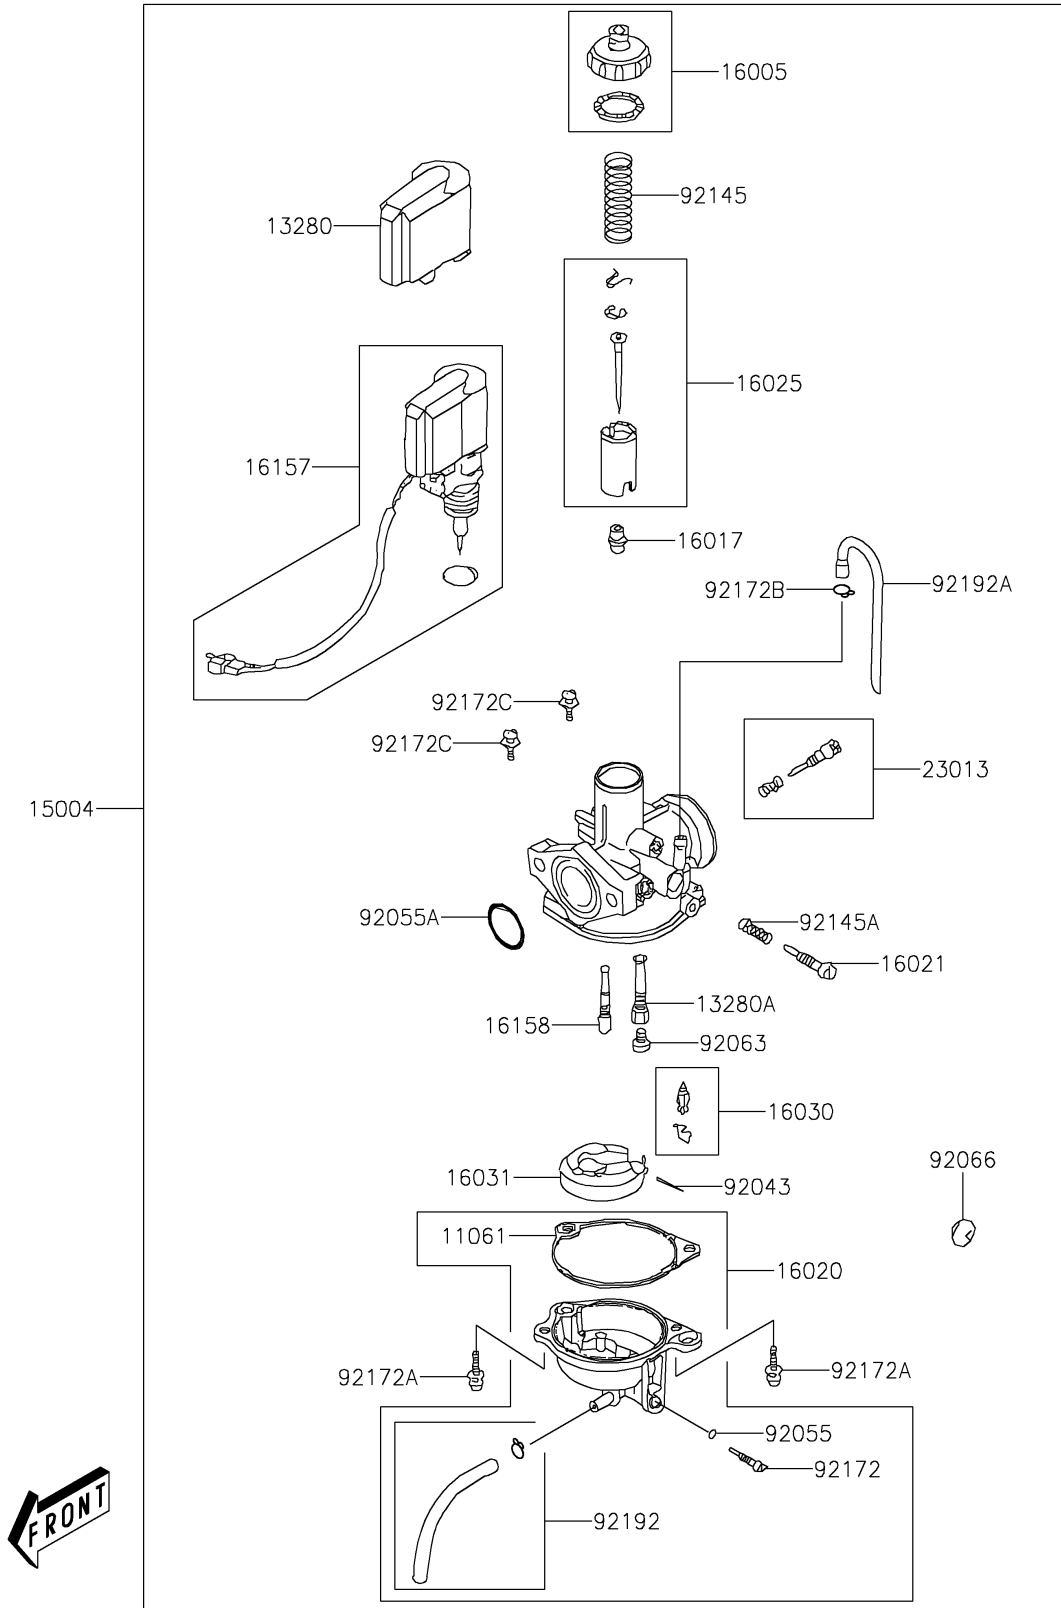

## 2017 KFX®90 PARTS DIAGRAM

Carburetor

E1611

## 2017 KFX®90 PARTS LIST

Carburetor

ITEM NAME	PART NUMBER	QUANTITY
GASKET,FLOAT CHAMBER (Ref # 11061)	11061-Y021	1
HOLDER,CAP (Ref # 13280)	13280-Y008	1
HOLDER,NEEDLE JET (Ref # 13280A)	13280-Y012	1
CARBURETOR-ASSY (Ref # 15004)	15004-Y008	1
TOP-CHAMBER (Ref # 16005)	16005-Y001	1
JET-NEEDLE (Ref # 16017)	16017-Y001	1
CHAMBER-FLOAT (Ref # 16020)	16020-Y001	1
SCREW-THROTTLE STOP (Ref # 16021)	16021-Y001	1
VALVE-THROTTLE (Ref # 16025)	16025-Y006	1
VALVE-FLOAT,ASSY (Ref # 16030)	16030-Y002	1
FLOAT (Ref # 16031)	16031-Y001	1
JET-STARTER (Ref # 16157)	16157-Y001	1
JET-SLOW (Ref # 16158)	16158-Y001	1
SCREW-ASSY,ADJUST (Ref # 23013)	23013-Y001	1
PIN (Ref # 92043)	92043-Y002	1
RING-O (Ref # 92055)	92055-Y001	1
RING-O (Ref # 92055A)	92055-Y016	1
JET-MAIN (Ref # 92063)	92063-Y001	1
PLUG (Ref # 92066)	92066-Y008	1
SPRING (Ref # 92145)	92145-Y002	1
SPRING (Ref # 92145A)	92145-Y004	1
SCREW,DRAIN (Ref # 92172)	92172-Y001	1
SCREW (Ref # 92172A)	92172-Y013	1
CLAMP (Ref # 92172B)	92172-Y023	1
SCREW,4X8 (Ref # 92172C)	92172-Y065	1
TUBE,ASSY (Ref # 92192)	92192-Y006	1
TUBE (Ref # 92192A)	92192-Y011	1