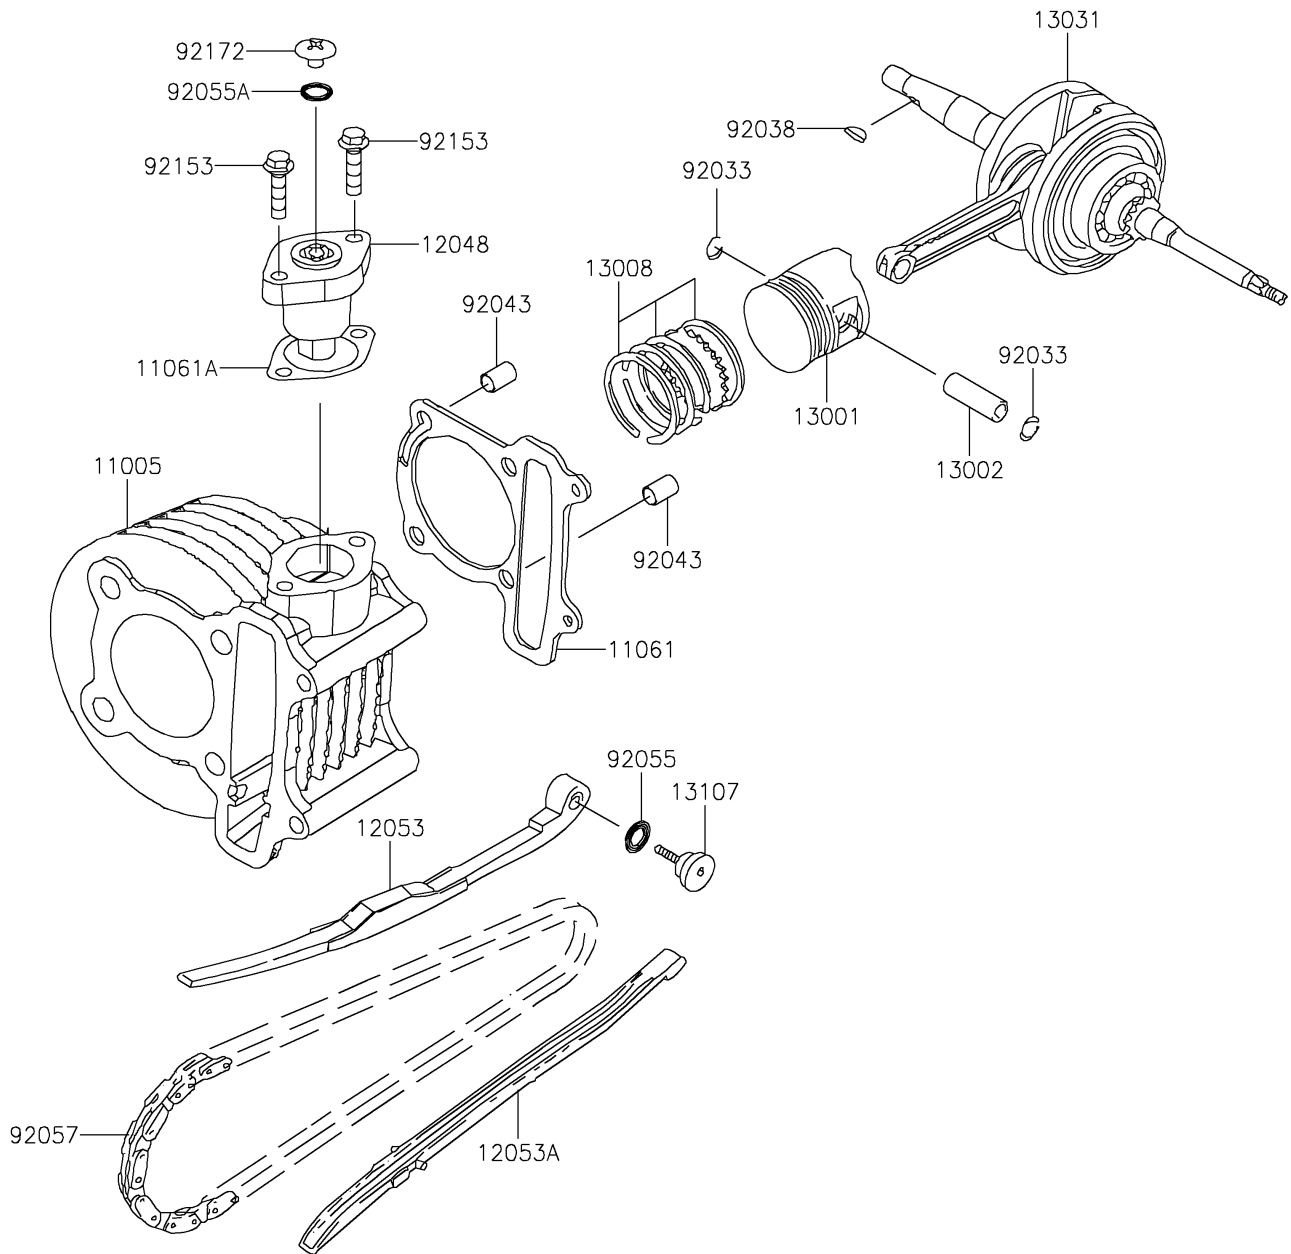

2017 KFX®90 PARTS DIAGRAM

Crankshaft/Piston(s)

E1320

2017 KFX®90 PARTS LIST

Crankshaft/Piston(s)

ITEM NAME	PART NUMBER	QUANTITY
CYLINDER-ENGINE (Ref # 11005)	11005-Y002	1
GASKET,CYLINDER BASE (Ref # 11061)	11061-Y009	1
GASKET (Ref # 11061A)	11061-Y012	1
TENSIONER-ASSY (Ref # 12048)	12048-Y005	1
GUIDE-CHAIN,TENSIONER (Ref # 12053)	12053-Y002	1
GUIDE-CHAIN (Ref # 12053A)	12053-Y004	1
PISTON-ENGINE (Ref # 13001)	13001-Y001	1
PIN-PISTON (Ref # 13002)	13002-Y001	1
RING-SET-PISTON (Ref # 13008)	13008-Y001	1
CRANKSHAFT-COMP (Ref # 13031)	13031-Y001	1
SHAFT,CHAIN GUIDE (Ref # 13107)	13107-Y001	1
RING-SNAP (Ref # 92033)	92033-Y001	1
KEY,WOODRUFF (Ref # 92038)	92038-Y001	1
PIN,10X16 (Ref # 92043)	92043-Y013	1
RING-O,15.2X1.5 (Ref # 92055)	92055-Y003	1
RING-O,1.5X9.5 (Ref # 92055A)	92055-Y010	1
CHAIN,CAMSHAFT (Ref # 92057)	92057-Y002	1
BOLT,FLANGE,6X22 (Ref # 92153)	92153-Y003	1
SCREW,6X6 (Ref # 92172)	92172-Y002	1