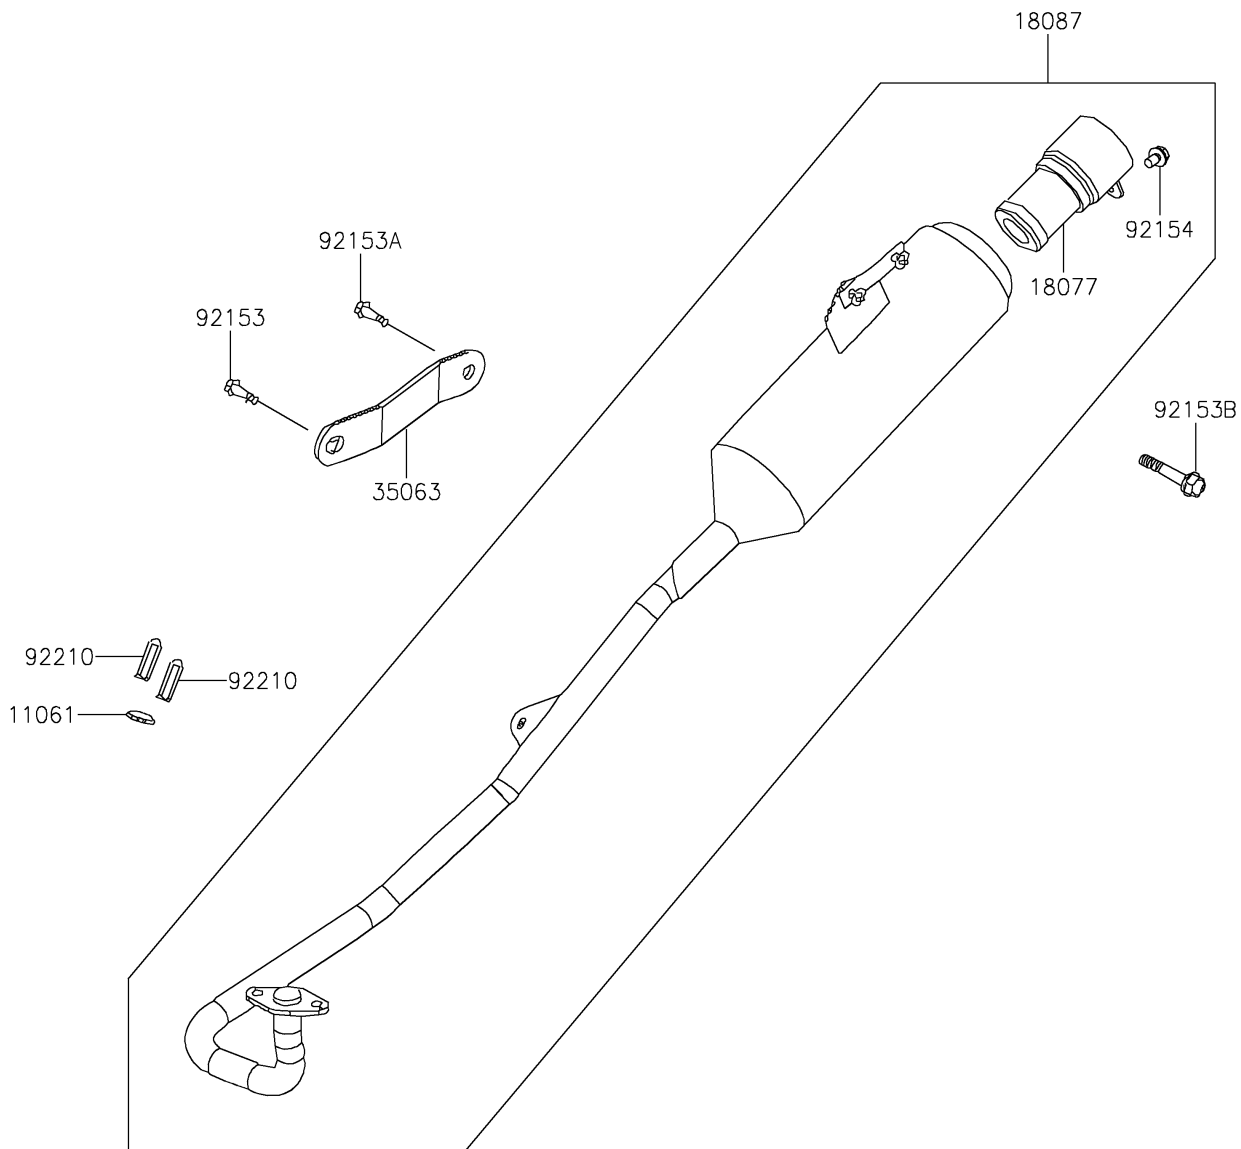

2017 KFX®90 PARTS DIAGRAM

Muffler(s)

E1140

2017 KFX®90 PARTS LIST

Muffler(s)

ITEM NAME	PART NUMBER	QUANTITY
GASKET,EXHAUST (Ref # 11061)	11061-Y014	1
ARRESTER-SPARK (Ref # 18077)	18077-Y002	1
MUFFLER (Ref # 18087)	18087-Y004	1
STAY,MUFFLER (Ref # 35063)	35063-Y001	1
BOLT,8X28 (Ref # 92153)	92153-Y020	1
BOLT,FLANGE,8X16 (Ref # 92153A)	92153-Y032	1
BOLT,FLANGE,8X38 (Ref # 92153B)	92153-Y070	1
BOLT,FLANGE,6X10 (Ref # 92154)	92154-Y013	1
NUT,8MM (Ref # 92210)	92210-Y006	1