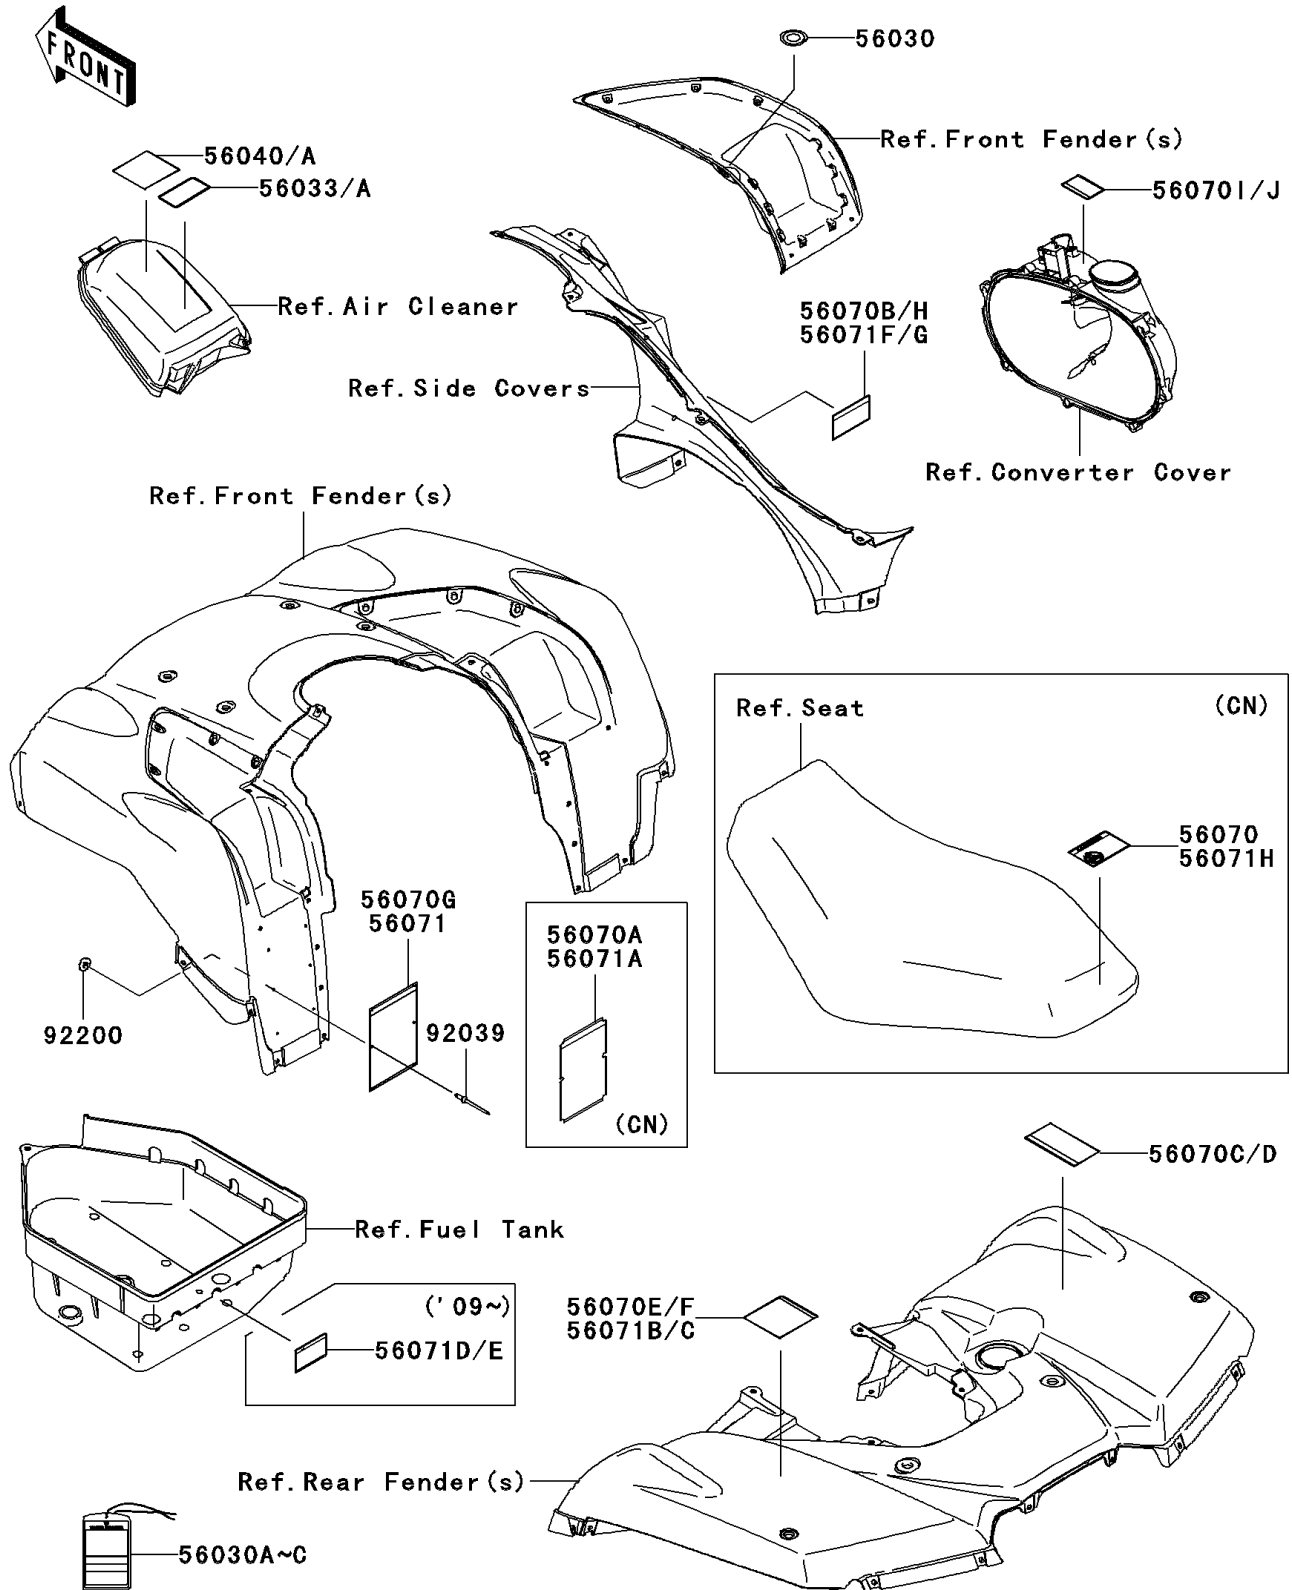

## 2006 Brute Force® 650 4x4i Realtree Hardwoods Green® HD™ PARTS DIAGRAM

Labels

F2860

## 2006 Brute Force® 650 4x4i Realtree Hardwoods Green® HD™ PARTS LIST

Labels

ITEM NAME	PART NUMBER	QUANTITY
LABEL,IGNITION SWITCH (Ref # 56030)	56030-0018	1
LABEL-MANUAL,AIR CLEANER (Ref # 56033)	56033-0064	1
LABEL-WARNING,UNDER 16 (Ref # 56040)	56040-1276	1
LABEL-WARNING,DRIVE BELT (Ref # 56070C)	56070-0038	1
LABEL-WARNING,TIRE&MAX LOAD (Ref # 56070E)	56070-0045	1
LABEL-WARNING,SERIOUS INJURY (Ref # 56070G)	56070-1151	1
LABEL-WARNING,SHIFT LEVER (Ref # 56070H)	56070-1170	1
LABEL-WARNING,CVT COVER (Ref # 56070I)	56070-1269	1
RIVET,3.2X8 (Ref # 92039)	92039-3763	1
WASHER,3.5X8X1 (Ref # 92200)	92200-1251	1
LABEL,HANGTAG (Ref # 56030A)	56030-0047	1
LABEL-WARNING,AGE (Ref # 56040A)	56040-1325	1
LABEL-WARNING,NO PASSENGER (Ref # 56070)	56070-0018	1
LABEL-WARNING,GENERAL (Ref # 56070A)	56070-0019	1
LABEL-WARNING,SHIFT LEVER(FRENCH) (Ref # 56070B)	56070-0037	1
LABEL-WARNING,DRIVE BELT(FRENCH) (Ref # 56070D)	56070-0039	1
LABEL-WARNING,TIRE&MAX LOAD (Ref # 56070F)	56070-0071	1
LABEL-WARNING,CVT COVER(FRENCH) (Ref # 56070J)	56070-1271	1