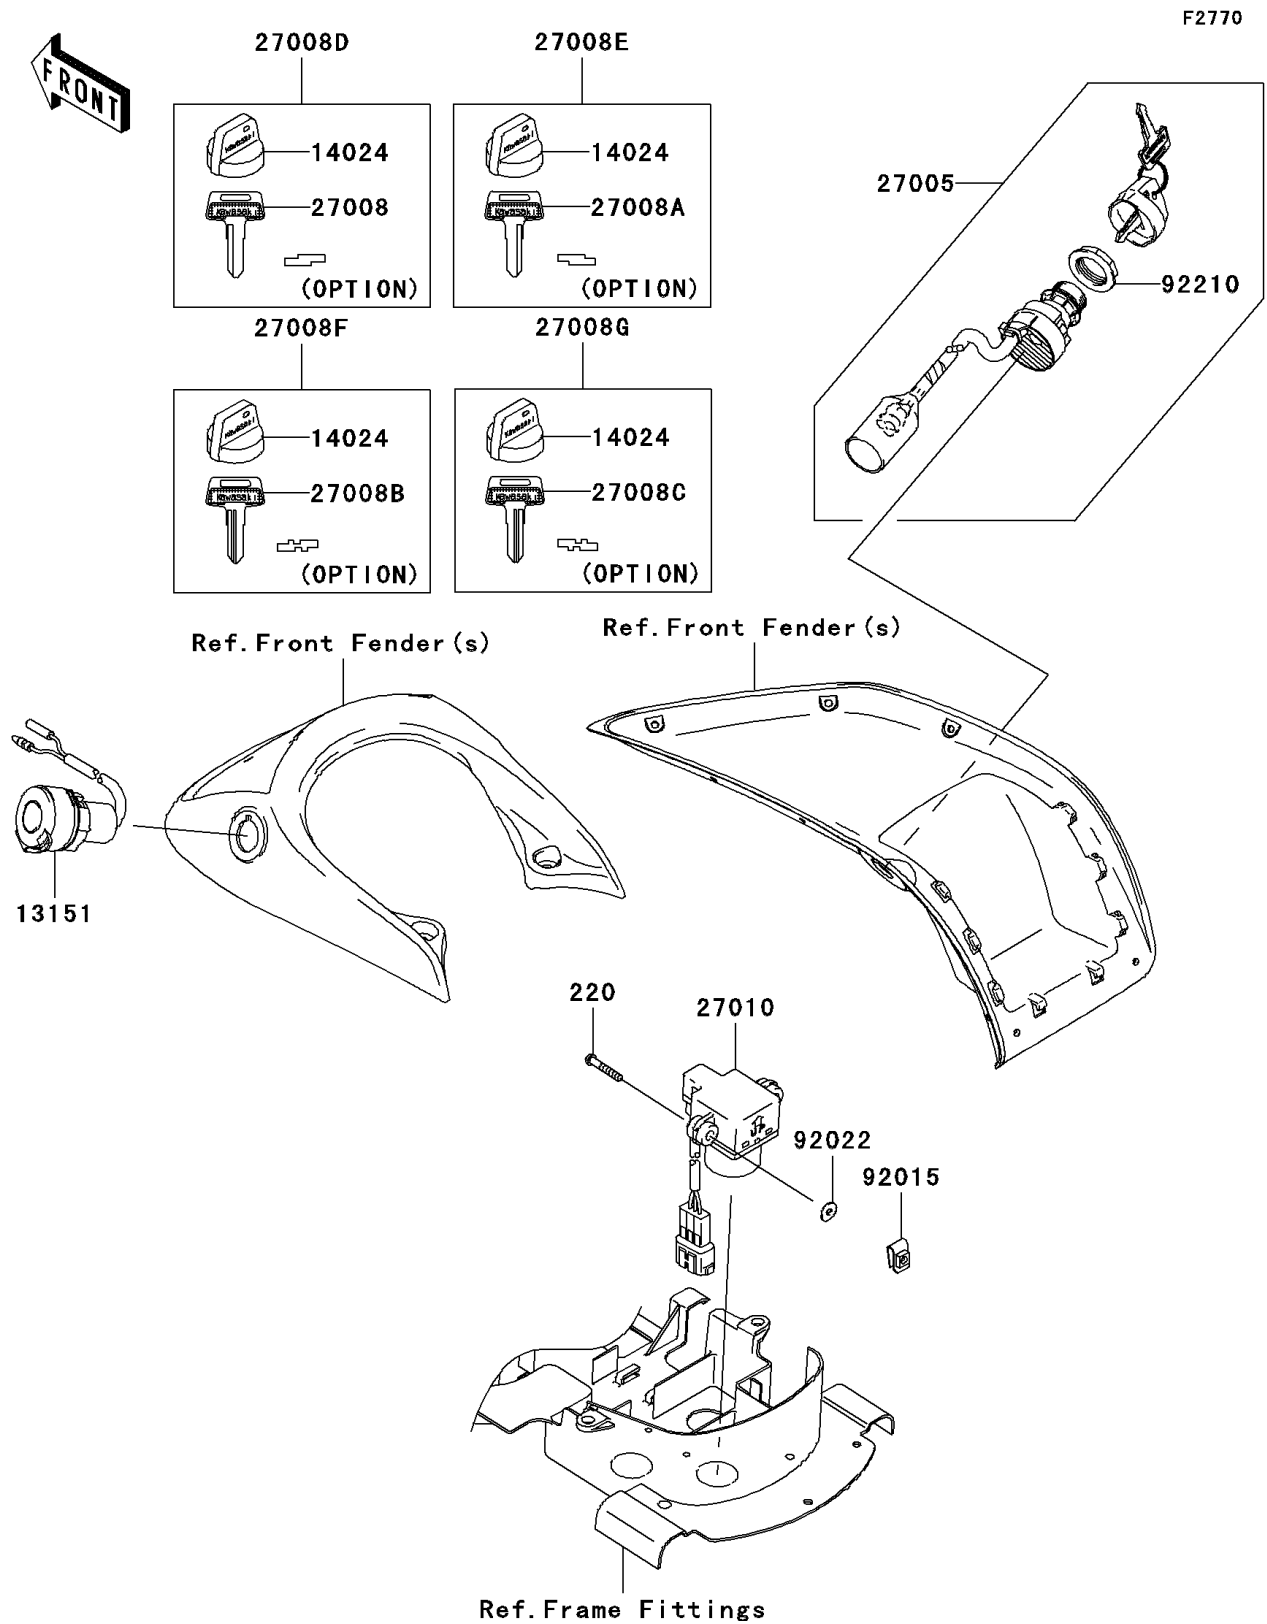

## 2006 Brute Force® 650 4x4i Realtree Hardwoods Green® HD™ PARTS DIAGRAM

Ignition Switch

## 2006 Brute Force® 650 4x4i Realtree Hardwoods Green® HD™ PARTS LIST

### Ignition Switch

ITEM NAME	PART NUMBER	QUANTITY
SCREW-PAN-CROS,4X25 (Ref # 220)	220AA0425	1
SWITCH-COMP,D.C.TERMINAL (Ref # 13151)	13151-0003	1
COVER,KEY (Ref # 14024)	14024-1551	1
SWITCH-ASSY-IGNITION (Ref # 27005)	27005-0019	1
KEY-LOCK,BLANK (Ref # 27008)	27008-1041	1
KEY-LOCK,BLANK (Ref # 27008A)	27008-1042	1
KEY-LOCK,BLANK (Ref # 27008B)	27008-1043	1
KEY-LOCK,BLANK (Ref # 27008C)	27008-1044	1
KEY-LOCK,BLANK,W/COVER (Ref # 27008D)	27008-1132	1
KEY-LOCK,BLANK,W/COVER (Ref # 27008E)	27008-1133	1
KEY-LOCK,BLANK,W/COVER (Ref # 27008F)	27008-1134	1
KEY-LOCK,BLANK,W/COVER (Ref # 27008G)	27008-1135	1
SWITCH,INVERT SENSOR (Ref # 27010)	27010-1421	1
NUT,4MM (Ref # 92015)	92015-1567	1
WASHER,4.3X12.5X1 (Ref # 92022)	92022-1888	1
NUT,IGNITION SWITCH (Ref # 92210)	92210-1109	1