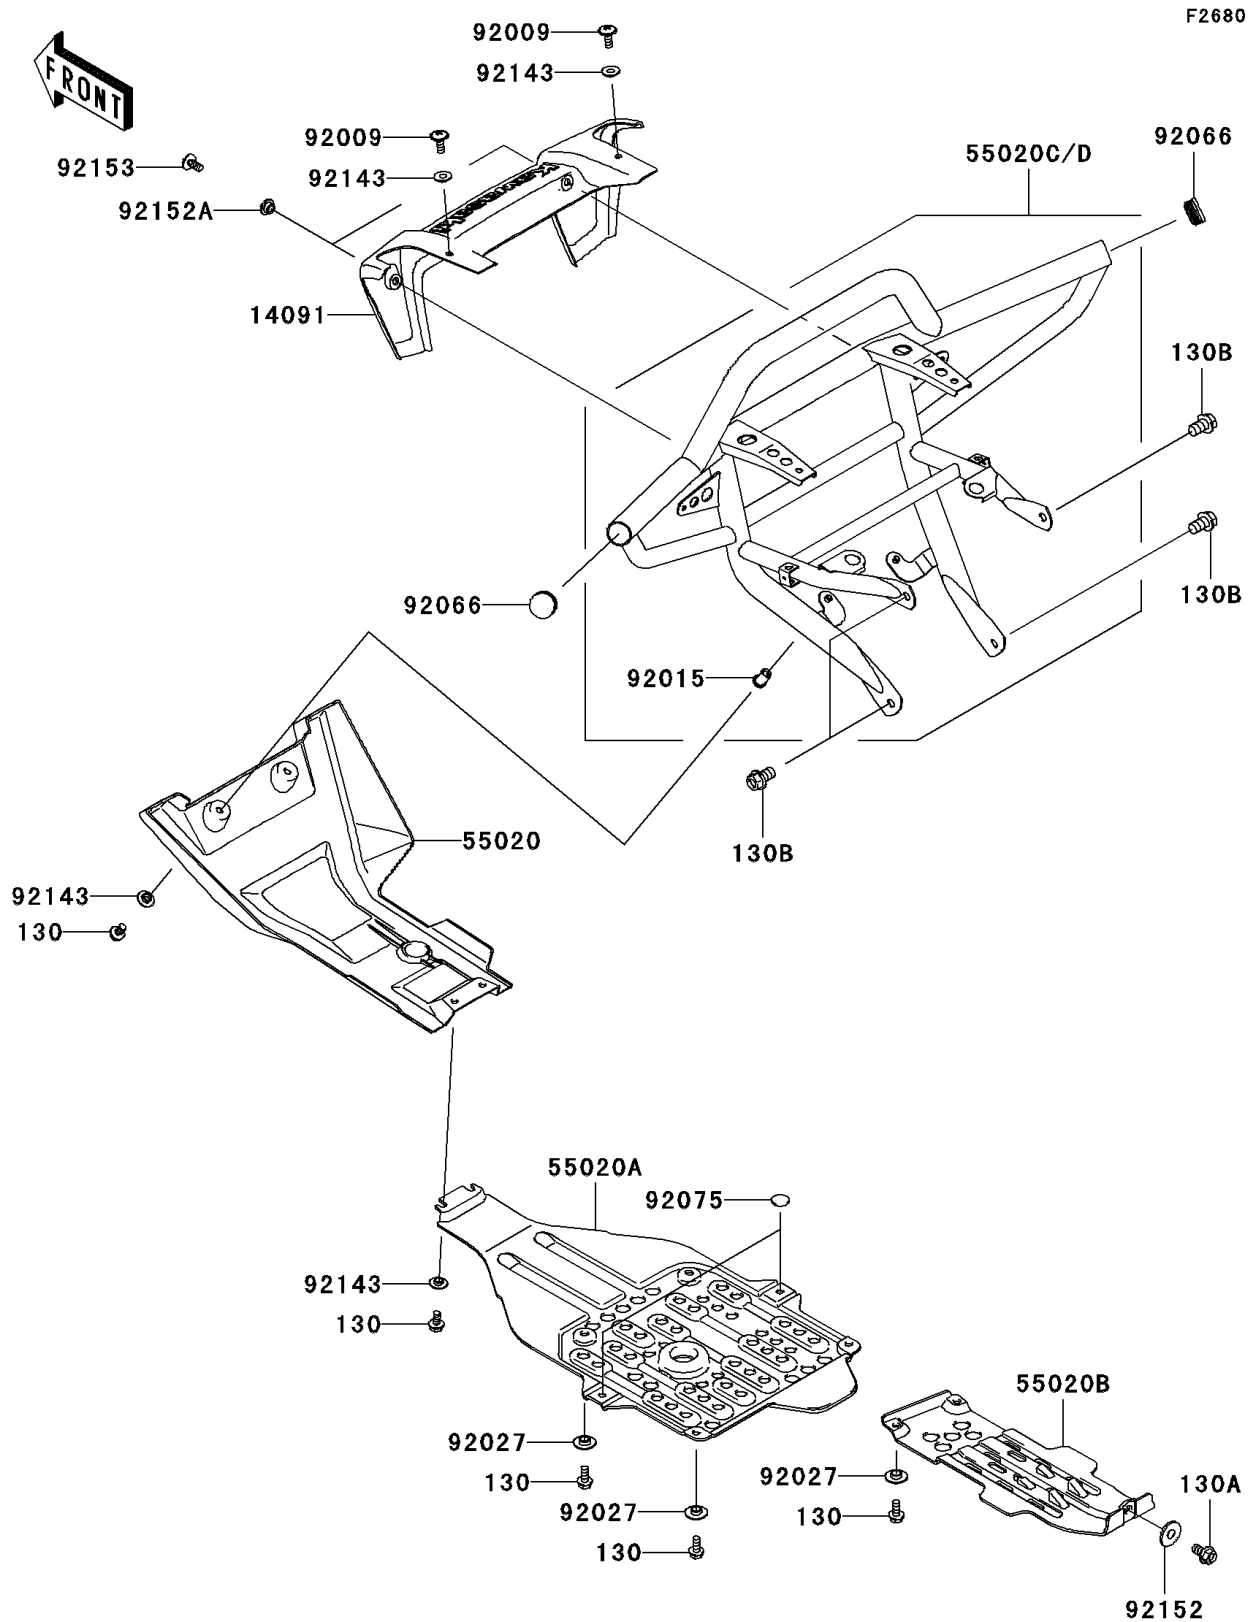

2006 Brute Force® 650 4x4i Realtree Hardwoods Green® HD™ PARTS DIAGRAM

Guard(s)(G6F-G9F)

2006 Brute Force® 650 4x4i Realtree Hardwoods Green® HD™ PARTS LIST

Guard(s)(G6F-G9F)

ITEM NAME	PART NUMBER	QUANTITY
BOLT-FLANGED,6X14 (Ref # 130)	130BB0614	1
BOLT-FLANGED,8X14 (Ref # 130A)	130BB0814	1
BOLT-FLANGED,10X16 (Ref # 130B)	130BB1016	1
COVER,FRONT BUMPER,F.BLACK (Ref # 14091)	14091-0493-6Z	1
GUARD,FRONT SKID,F.BLACK (Ref # 55020)	55020-0064-6Z	1
GUARD,ENGINE (Ref # 55020A)	55020-0065	1
GUARD,REAR GEAR BOX (Ref # 55020B)	55020-0105	1
GUARD,FRONT,F.BLACK (Ref # 55020C)	55020-0259-21	1
SCREW,6X16 (Ref # 92009)	92009-1621	1
NUT,POP,6MM,L=16.5 (Ref # 92015)	92015-1792	1
COLLAR,L=4.7 (Ref # 92027)	92027-1964	1
PLUG (Ref # 92066)	92066-0035	1
DAMPER,RUBBER (Ref # 92075)	92075-261	1
COLLAR (Ref # 92143)	92143-1087	1
COLLAR (Ref # 92152)	92152-0198	1
COLLAR (Ref # 92152A)	92152-0224	1
BOLT,SOCKET,6X14 (Ref # 92153)	92153-1361	1