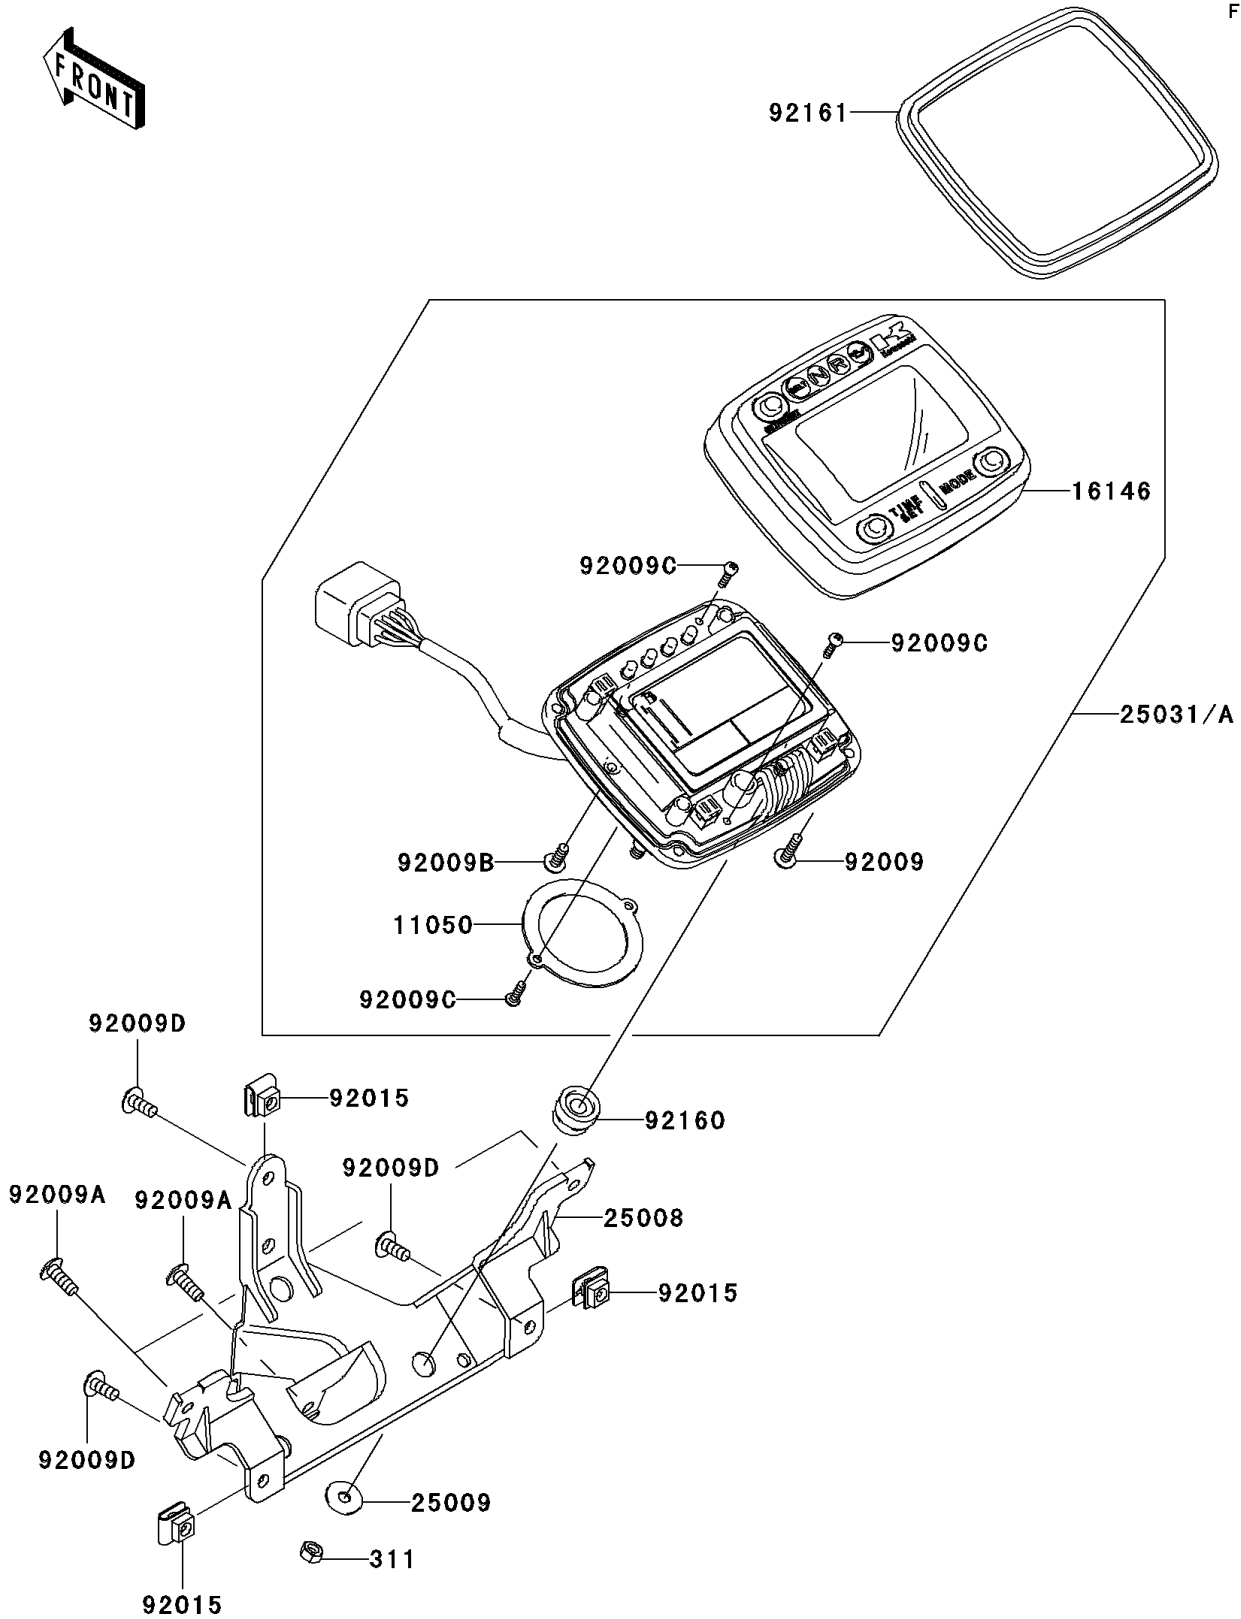

2006 Brute Force® 650 4x4i Realtree Hardwoods Green® HD™ PARTS DIAGRAM

Meter(s)

F2530

2006 Brute Force® 650 4x4i Realtree Hardwoods Green® HD™ PARTS LIST

Meter(s)

ITEM NAME	PART NUMBER	QUANTITY
NUT-HEX (Ref # 311)	311AB0500	1
BRACKET,METER (Ref # 11050)	11050-1932	1
COVER-ASSY,UPPER (Ref # 16146)	16146-0011	1
BRACKET-METER (Ref # 25008)	25008-0003	1
WASHER,5.2X16X1.2 (Ref # 25009)	25009-004	1
SCREW,TAPPING,4X16 (Ref # 92009)	92009-1163	1
SCREW,TAPPING,5X14 (Ref # 92009A)	92009-1197	1
SCREW,TAPPING,4X12 (Ref # 92009B)	92009-1254	1
SCREW,3X12 (Ref # 92009C)	92009-1326	1
SCREW,5X12 (Ref # 92009D)	92009-1652	1
NUT,5MM (Ref # 92015)	92015-1573	1
DAMPER (Ref # 92160)	92160-1460	1
DAMPER,METER,UPP (Ref # 92161)	92161-1114	1
METER-ASSY,MPH (Ref # 25031)	25031-0034	1
METER-ASSY,KPH (Ref # 25031A)	25031-0057	1