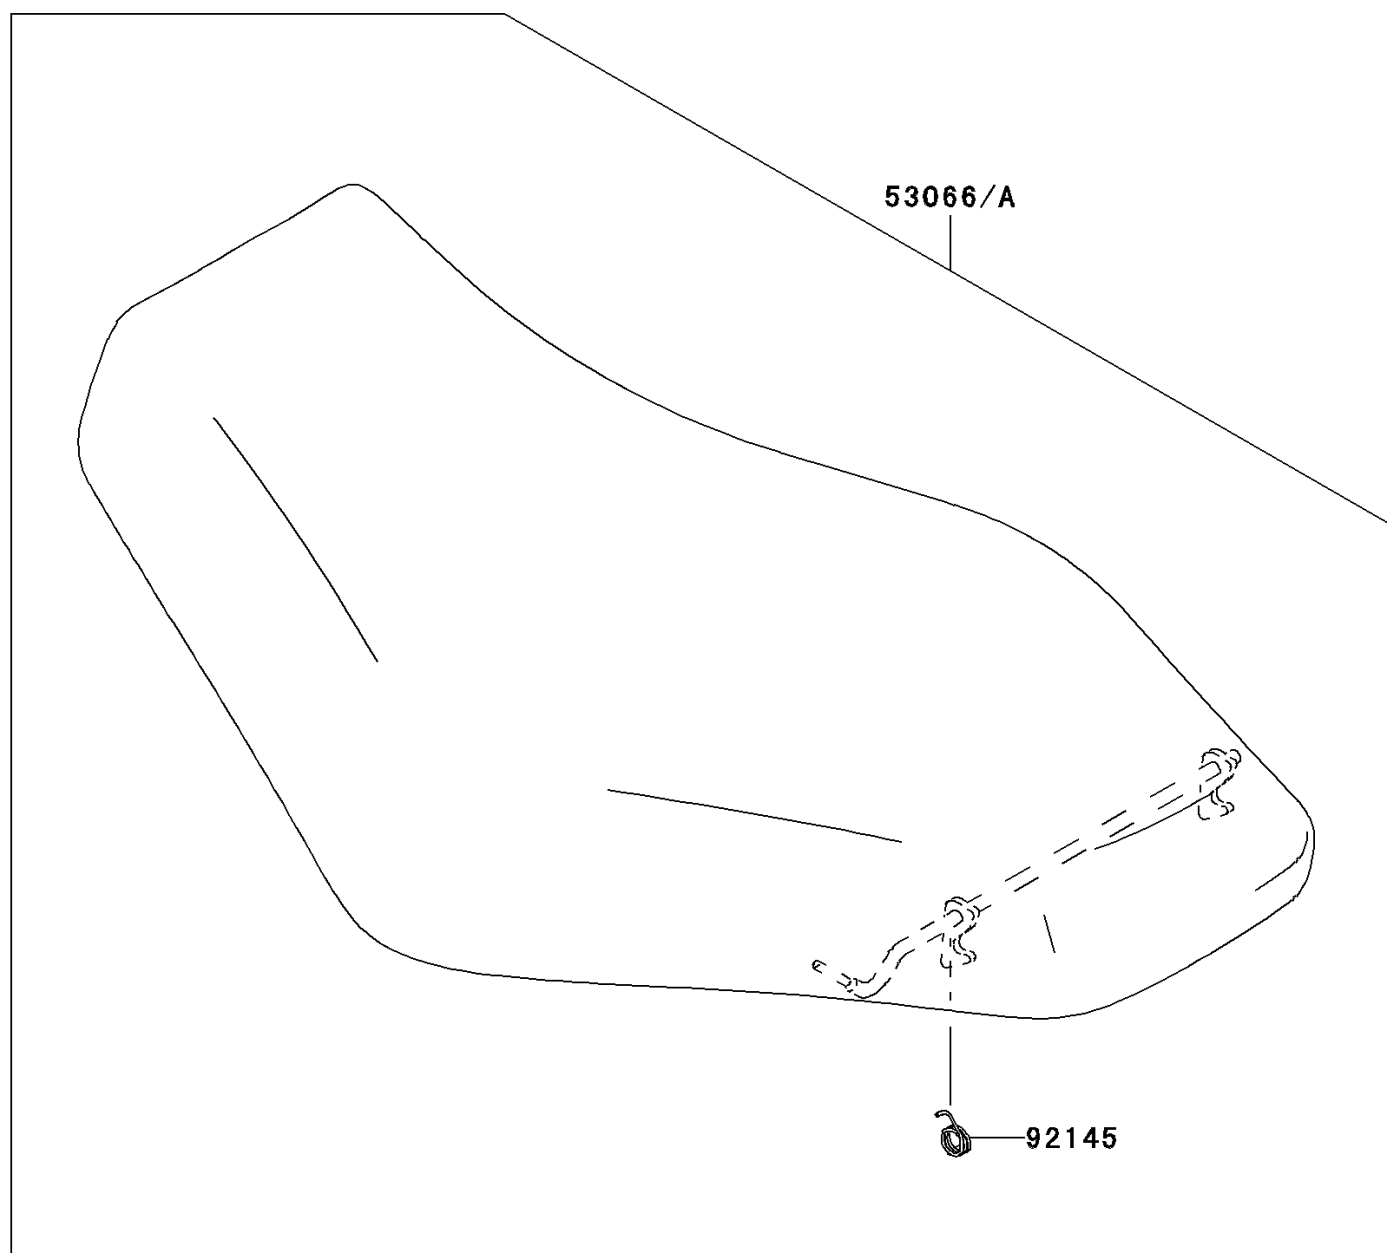

2006 Brute Force® 650 4x4i Realtree Hardwoods Green® HD™ PARTS DIAGRAM

Seat

F2510

2006 Brute Force® 650 4x4i Realtree Hardwoods Green® HD™ PARTS LIST

Seat

ITEM NAME	PART NUMBER	QUANTITY
SEAT-ASSY,S.M.BROWN (Ref # 53066)	53066-0128-MB	1
SPRING,SEAT LATCH (Ref # 92145)	92145-0022	1