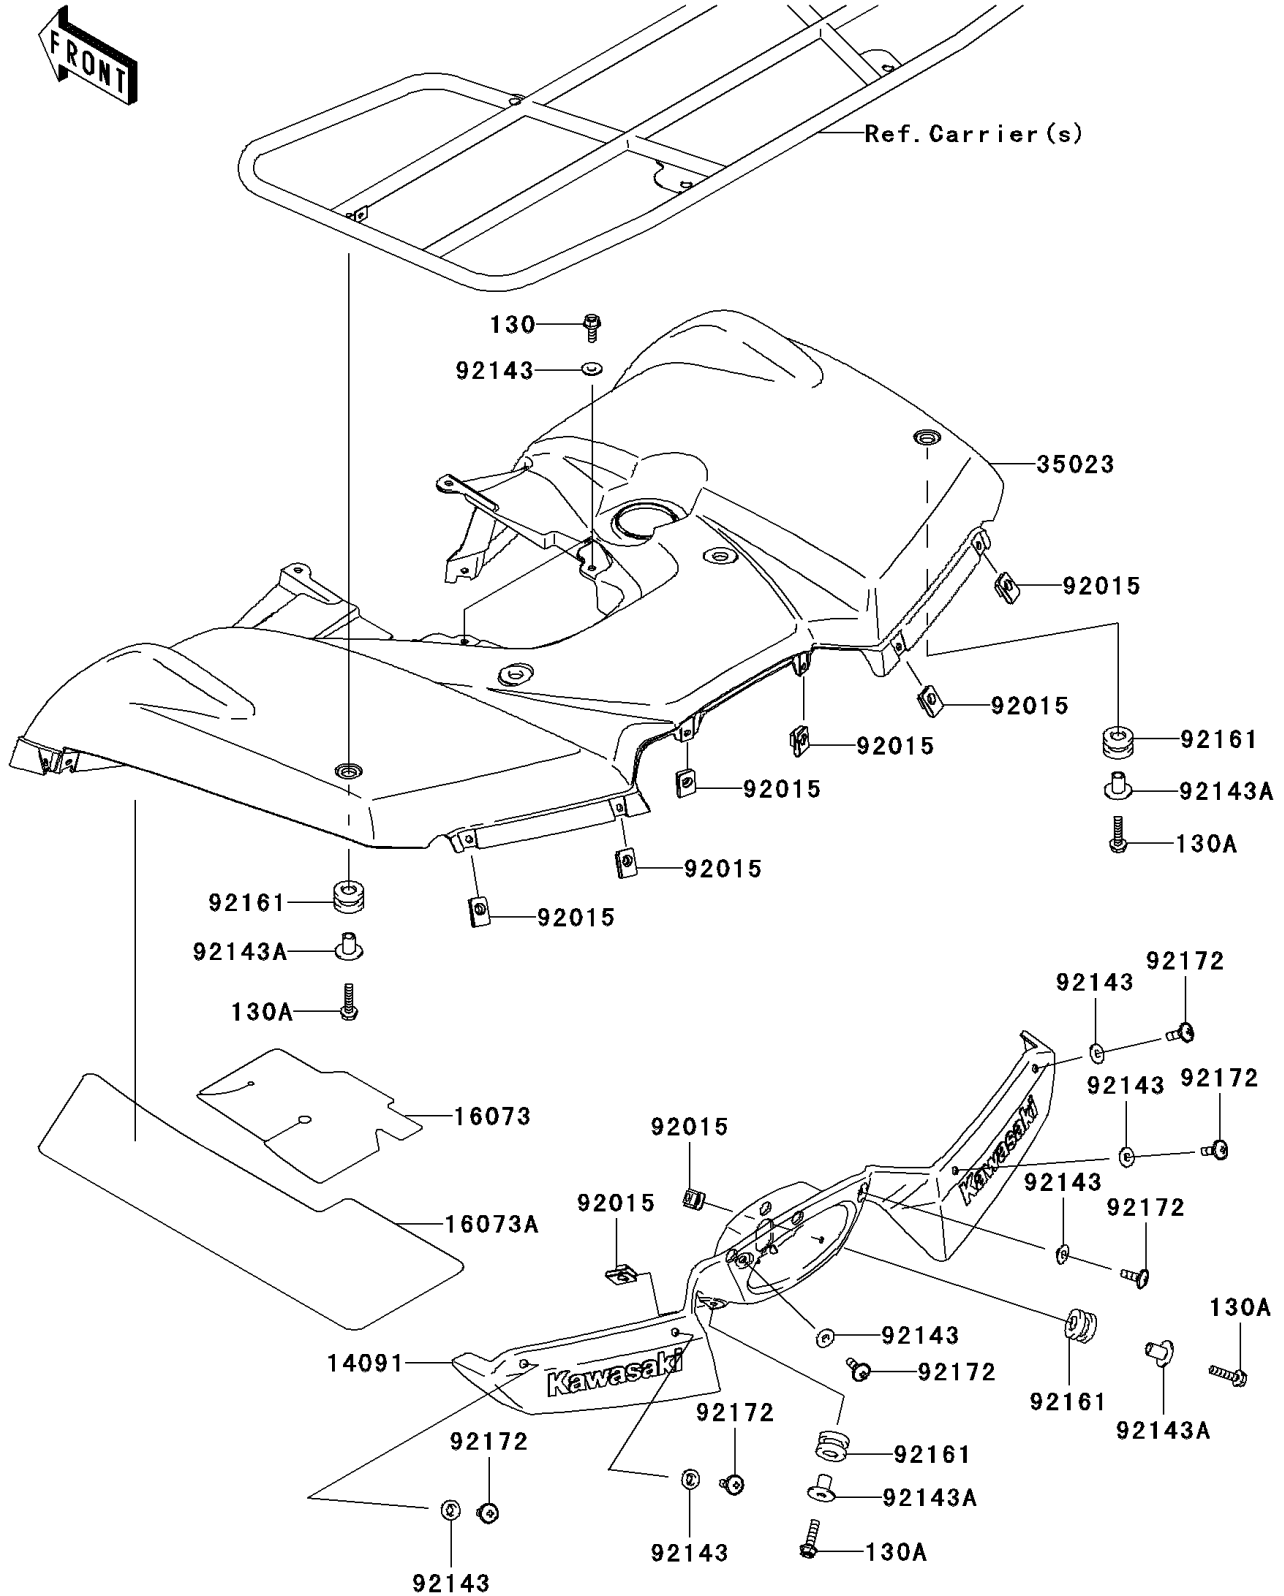

2006 Brute Force® 650 4x4i Realtree Hardwoods Green® HD™ PARTS DIAGRAM

Rear Fender(s)(G6F-G8F)

F2172

2006 Brute Force® 650 4x4i Realtree Hardwoods Green® HD™ PARTS LIST

Rear Fender(s)(G6F-G8F)

ITEM NAME	PART NUMBER	QUANTITY
BOLT-FLANGED,6X16 (Ref # 130)	130J0616	1
BOLT-FLANGED,6X25 (Ref # 130A)	130J0625	1
COVER,TAIL LAMP,F.BLACK (Ref # 14091)	14091-0252-6Z	1
INSULATOR,REAR FENDER,INNER (Ref # 16073)	16073-0031	1
INSULATOR,REAR FENDER,OUTER (Ref # 16073A)	16073-0032	1
FENDER-REAR,C.H.GREEN (Ref # 35023)	35023-0041-826	1
NUT,6MM (Ref # 92015)	92015-1602	1
COLLAR (Ref # 92143)	92143-1087	1
COLLAR (Ref # 92143A)	92143-1960	1
DAMPER (Ref # 92161)	92161-0106	1
SCREW,6X18 (Ref # 92172)	92172-0002	1