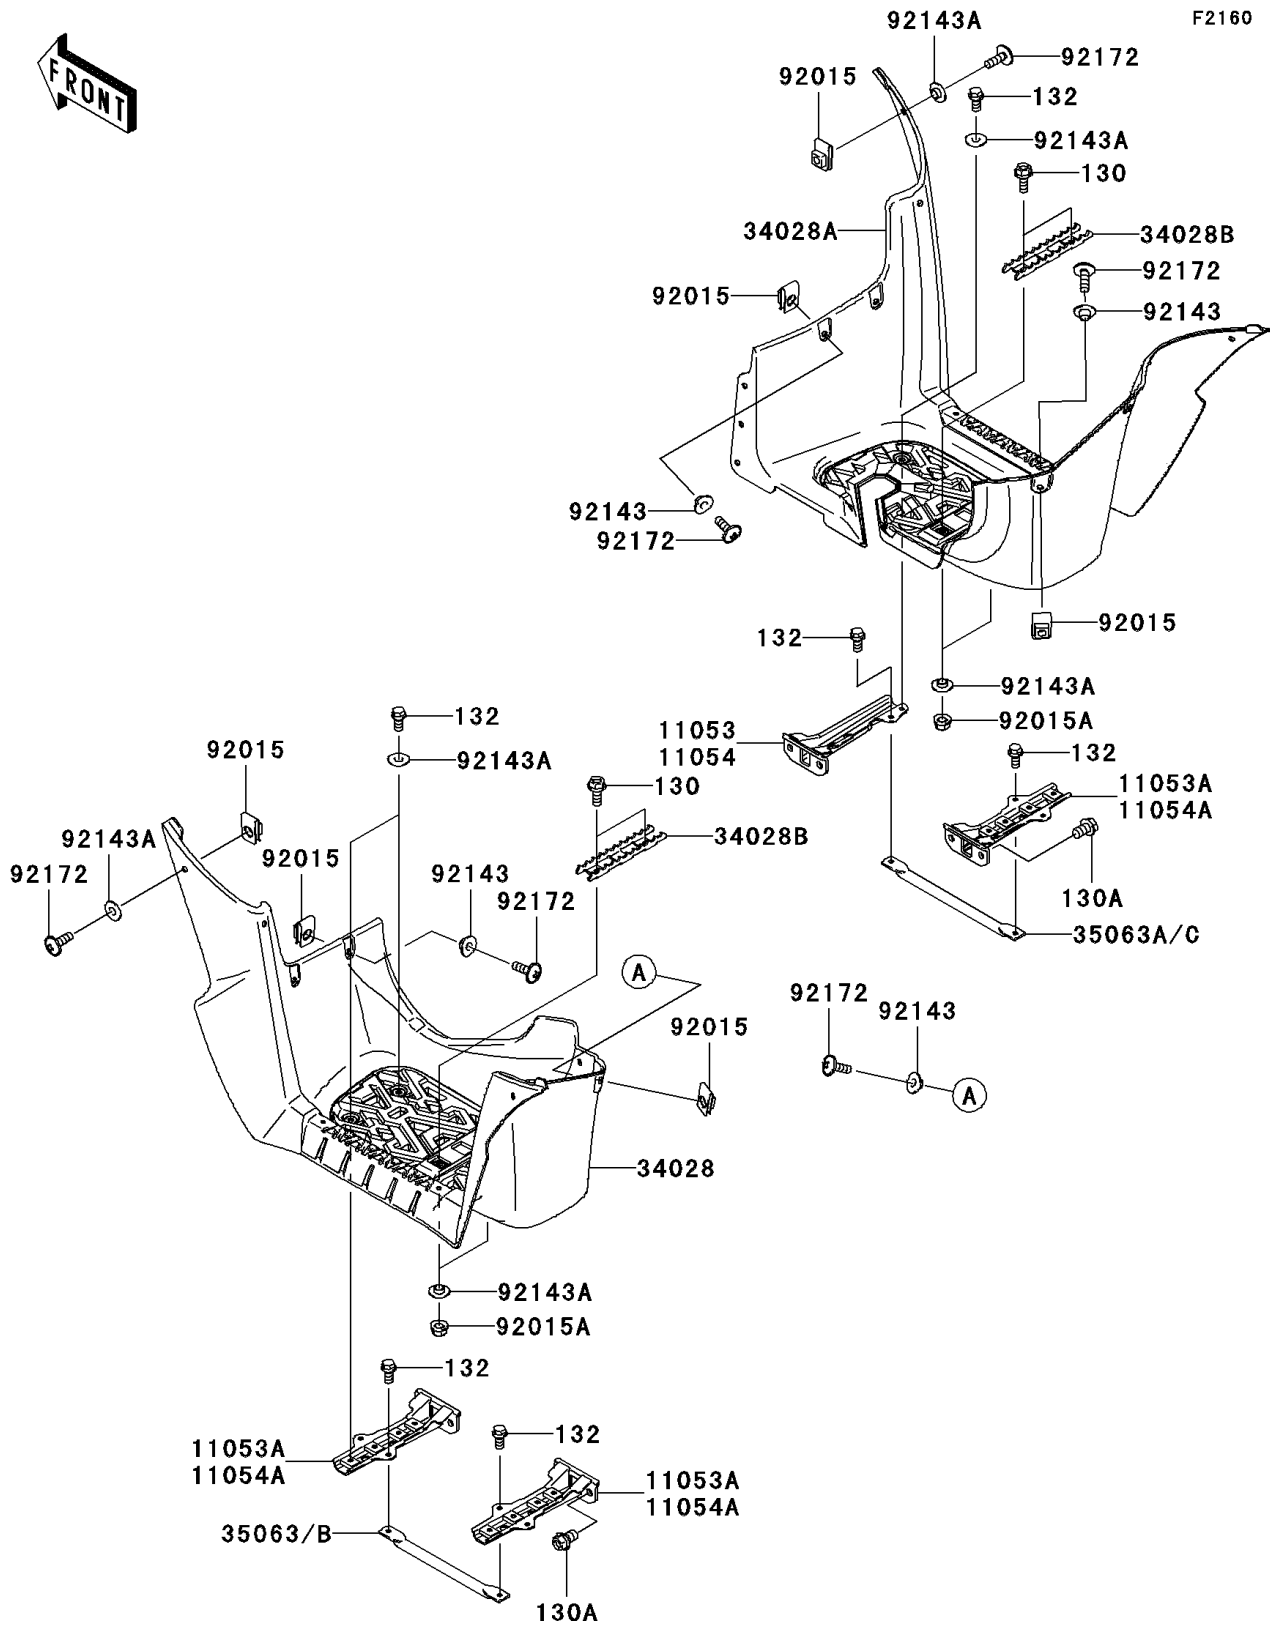

## 2006 Brute Force® 650 4x4i Realtree Hardwoods Green® HD™ PARTS DIAGRAM

Footrests

## 2006 Brute Force® 650 4x4i Realtree Hardwoods Green® HD™ PARTS LIST

Footrests

ITEM NAME	PART NUMBER	QUANTITY
BOLT-FLANGED,6X16 (Ref # 130)	130BB0616	1
BOLT-FLANGED,10X16 (Ref # 130A)	130CB1016	1
BOLT-FLANGED-SMALL,6X12 (Ref # 132)	132BB0612	1
BRACKET,FOOT BOARD,RH (Ref # 11053)	11053-0994	1
BRACKET,FOOT BOARD (Ref # 11053A)	11053-0996	1
STEP,FOOT BOARD,LH,F.BLACK (Ref # 34028)	34028-0054-6Z	1
STEP,FOOT BOARD,RH,F.BLACK (Ref # 34028A)	34028-0055-6Z	1
STEP,FOOT PEG,F.BLACK (Ref # 34028B)	34028-1487-21	1
STAY,STEP,LH (Ref # 35063)	35063-0098	1
STAY,STEP,RH (Ref # 35063A)	35063-0099	1
NUT,6MM (Ref # 92015)	92015-1602	1
NUT,LOCK,FLANGED,6MM (Ref # 92015A)	92015-1603	1
COLLAR (Ref # 92143)	92143-1057	1
COLLAR (Ref # 92143A)	92143-1087	1
SCREW,6X18 (Ref # 92172)	92172-0002	1