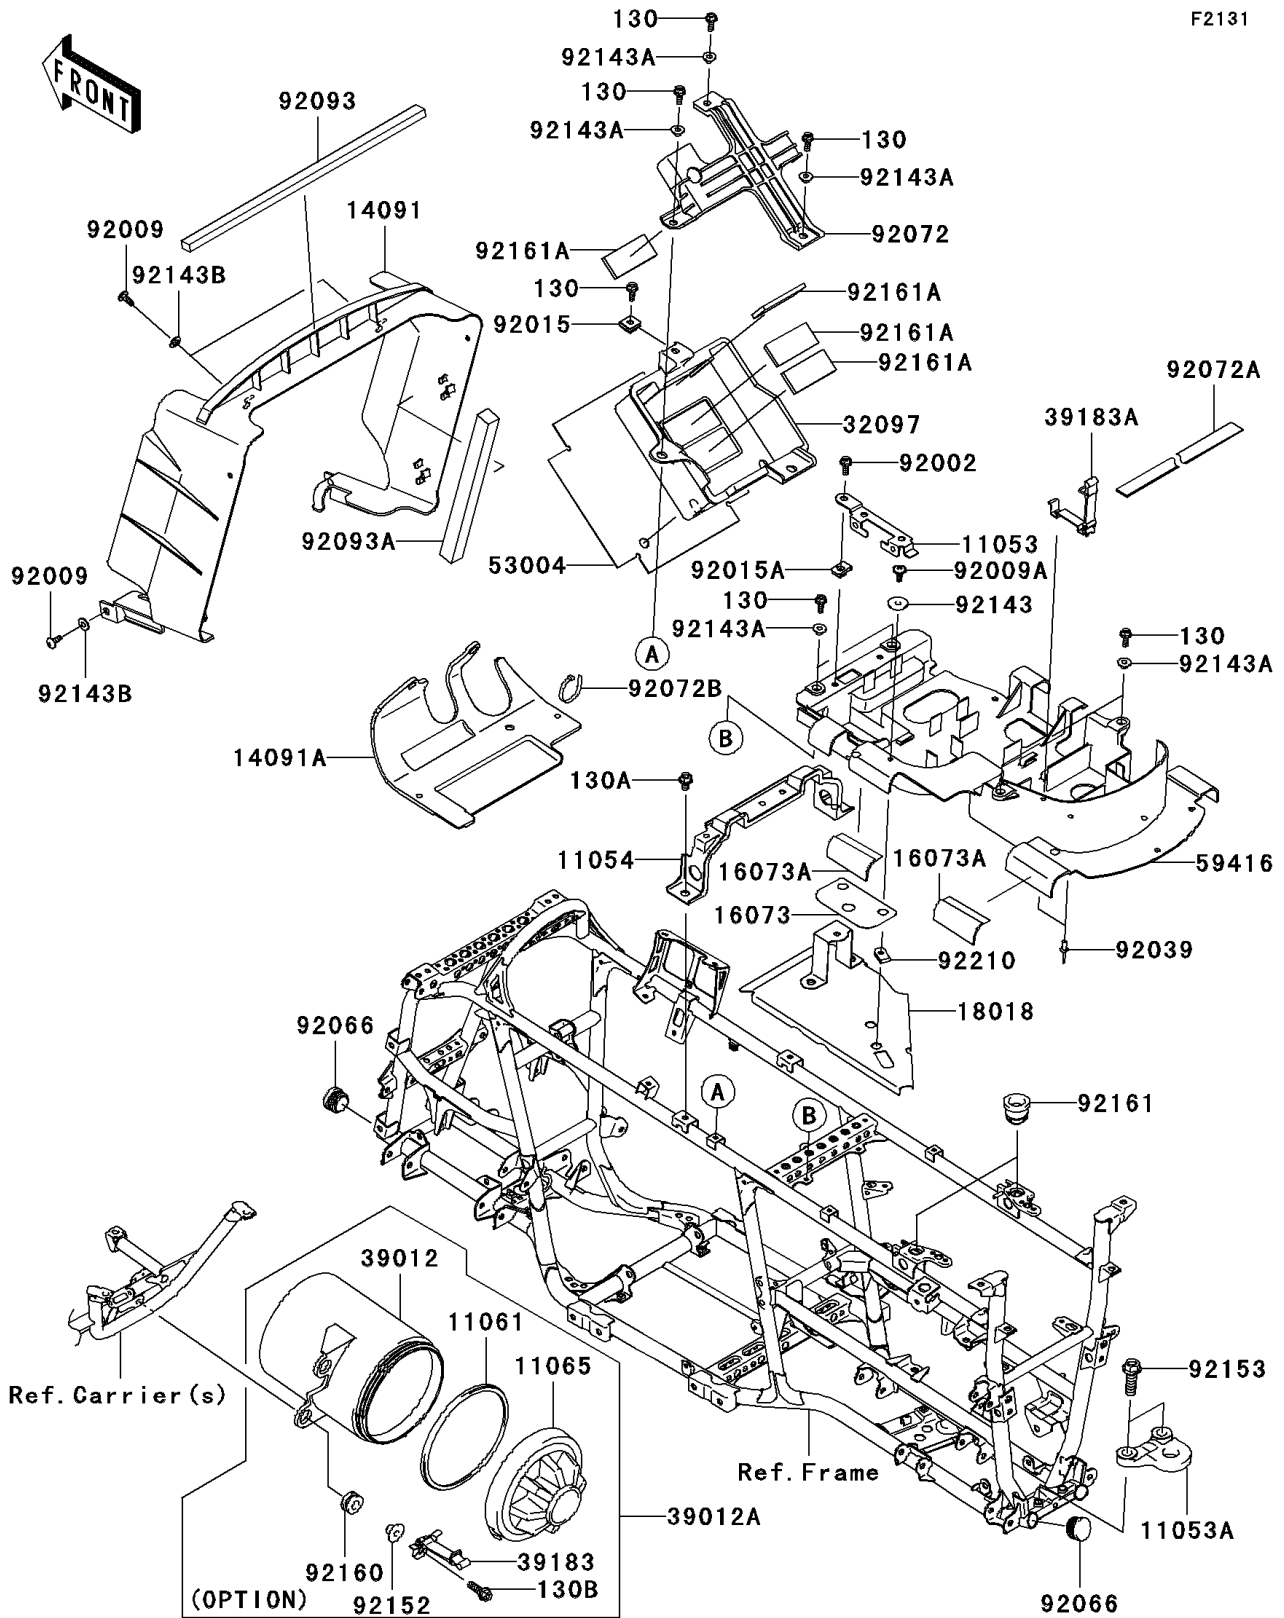

## 2006 Brute Force® 650 4x4i Realtree Hardwoods Green® HD™ PARTS DIAGRAM

Frame Fittings

## 2006 Brute Force® 650 4x4i Realtree Hardwoods Green® HD™ PARTS LIST

Frame Fittings

ITEM NAME	PART NUMBER	QUANTITY
BRACKET,FUSE ASSY (Ref # 11053)	11053-0937	1
BRACKET,TRAILER HITCH (Ref # 11053A)	11053-1638	1
BRACKET,SEAT&BATTERY BAND (Ref # 11054)	11054-1236	1
GASKET,TOOL CASE (Ref # 11061)	11061-0072	1
CAP,TOOL CASE (Ref # 11065)	11065-0088	1
COVER,RADIATOR (Ref # 14091)	14091-0338	1
COVER,AIR CLEANER (Ref # 14091A)	14091-0540	1
INSULATOR,ELECTRIC CASE (Ref # 16073)	16073-0035	1
INSULATOR,ELECTRIC CASE (Ref # 16073A)	16073-0036	1
PLATE-HEAT GUARD (Ref # 18018)	18018-0009	1
CASE-BATTERY (Ref # 32097)	32097-0009	1
CASE-STORAGE (Ref # 39012)	39012-0005	1
CASE-STORAGE,ASSY (Ref # 39012A)	39012-5013	1
BAND-ASSY,TOOL BAG (Ref # 39183)	39183-0003	1
BAND-ASSY,TOOL BAG (Ref # 39183A)	39183-1065	1
MAT,BATTERY CASE (Ref # 53004)	53004-0002	1
CASE-ELECTRIC (Ref # 59416)	59416-0004	1
BOLT,6X16 (Ref # 92002)	92002-1571	1
SCREW,TAPPING,6X16 (Ref # 92009)	92009-1166	1
SCREW,6X16 (Ref # 92009A)	92009-1621	1
NUT,6MM (Ref # 92015)	92015-1094	1
NUT,6MM (Ref # 92015A)	92015-1602	1
RIVET,4.8MM (Ref # 92039)	92039-3719	1
PLUG (Ref # 92066)	92066-0036	1
BAND,BATTERY (Ref # 92072)	92072-0033	1
BAND,MAGIC TAPE (Ref # 92072A)	92072-0040	1
BAND,L=188 (Ref # 92072B)	92072-1239	1
SEAL,L=408 (Ref # 92093)	92093-0024	1
SEAL,L=250 (Ref # 92093A)	92093-0028	1

### Frame Fittings

ITEM NAME	PART NUMBER	QUANTITY
COLLAR,L=6.5 (Ref # 92143)	92143-1025	1
COLLAR (Ref # 92143A)	92143-1057	1
COLLAR (Ref # 92143B)	92143-1087	1
COLLAR (Ref # 92152)	92152-0155	1
BOLT,FLANGED,12X35 (Ref # 92153)	92153-0847	1
DAMPER (Ref # 92160)	92160-1151	1
BOLT-FLANGED,6X16 (Ref # 130)	130BB0616	1
BOLT-FLANGED,8X12 (Ref # 130A)	130BB0812	1
BOLT-FLANGED,8X25 (Ref # 130B)	130BB0825	1
DAMPER (Ref # 92161)	92161-0048	1
DAMPER (Ref # 92161A)	92161-1127	1
NUT (Ref # 92210)	92210-1331	1