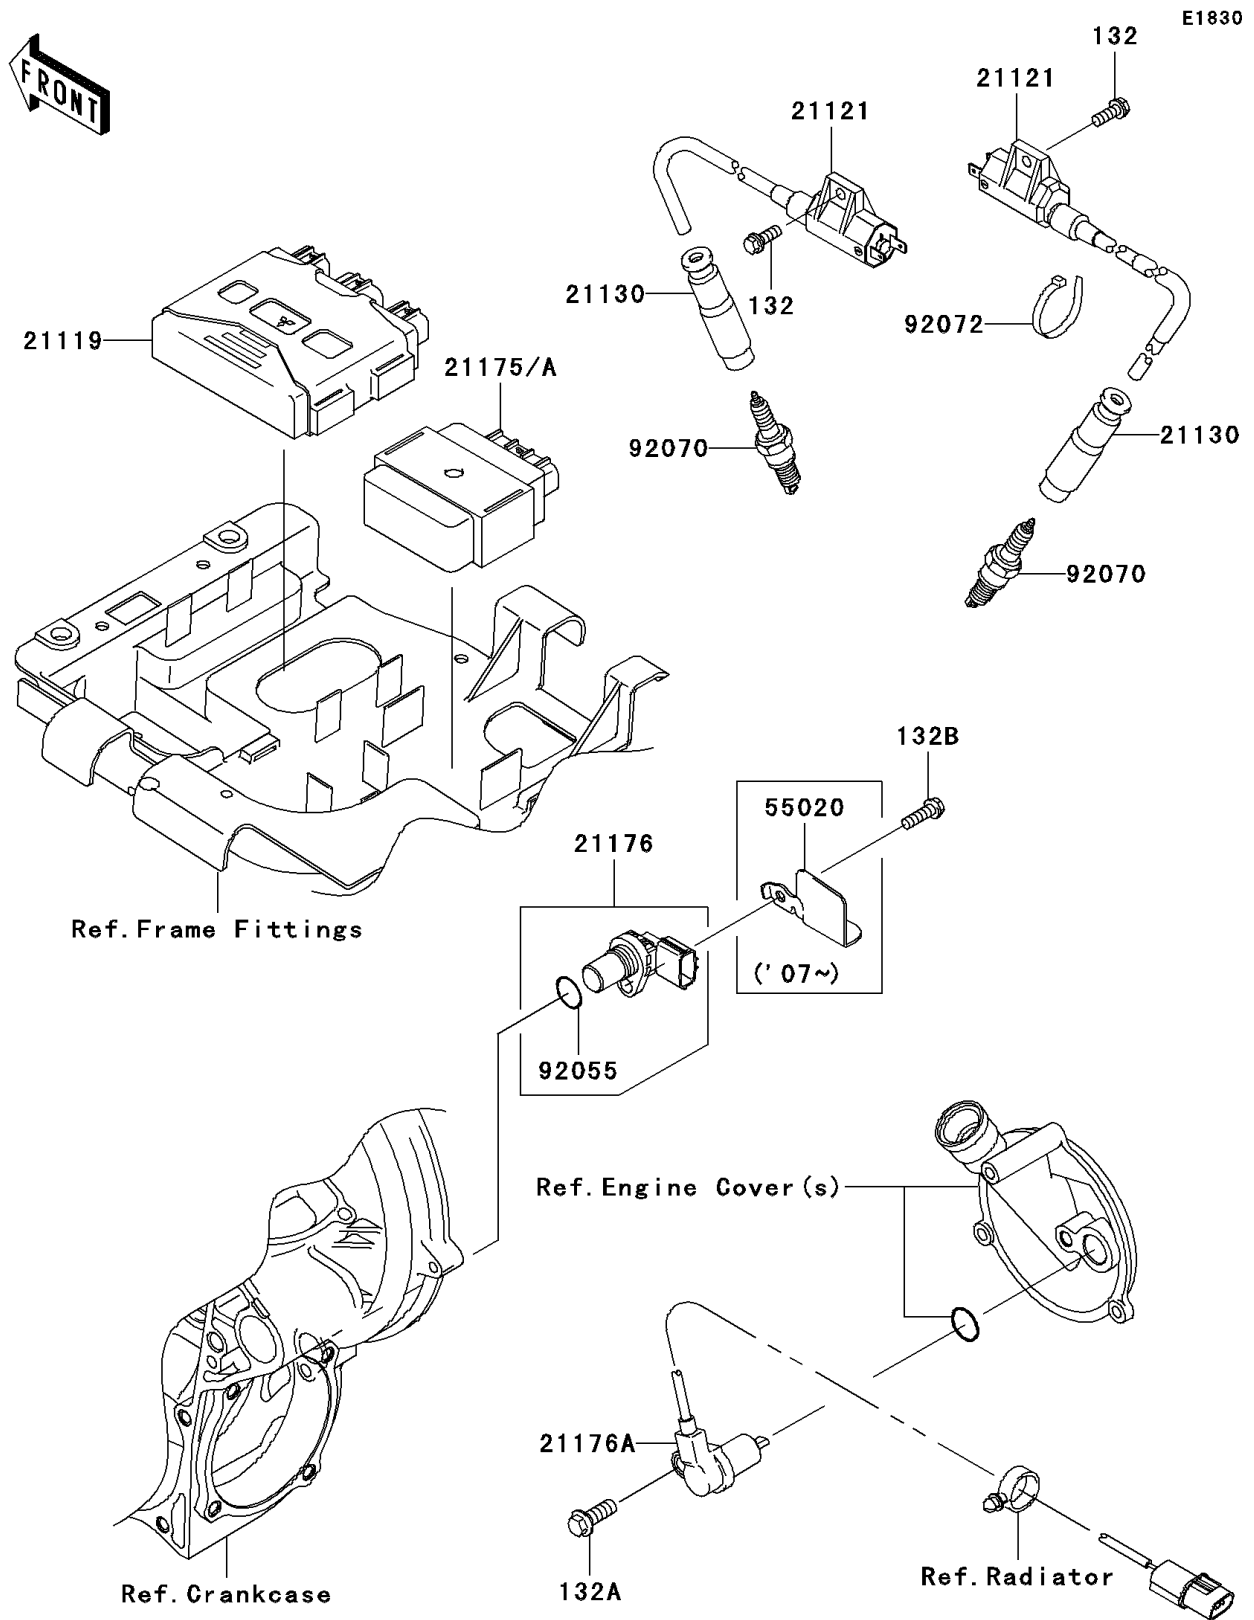

2006 Brute Force® 650 4x4i Realtree Hardwoods Green® HD™ PARTS DIAGRAM

Ignition System

2006 Brute Force® 650 4x4i Realtree Hardwoods Green® HD™ PARTS LIST

Ignition System

ITEM NAME	PART NUMBER	QUANTITY
BOLT-FLANGED-SMALL,6X16 (Ref # 132)	132BA0616	1
BOLT-FLANGED-SMALL,8X22 (Ref # 132A)	132BA0822	1
BOLT-FLANGED-SMALL,6X20 (Ref # 132B)	132BD0620	1
IGNITER (Ref # 21119)	21119-0057	1
COIL-IGNITION (Ref # 21121)	21121-0018	1
CAP-SPARK PLUG (Ref # 21130)	21130-1071	1
CONTROL UNIT-ELECTRONIC (Ref # 21175)	21175-0086	1
SENSOR,SPEED (Ref # 21176)	21176-1104	1
SENSOR,REVERSE (Ref # 21176A)	21176-1109	1
RING-O (Ref # 92055)	92055-1718	1
PLUG-SPARK,CR7E(NGK) (Ref # 92070)	92070-1209	1
BAND,L=188 (Ref # 92072)	92072-1239	1