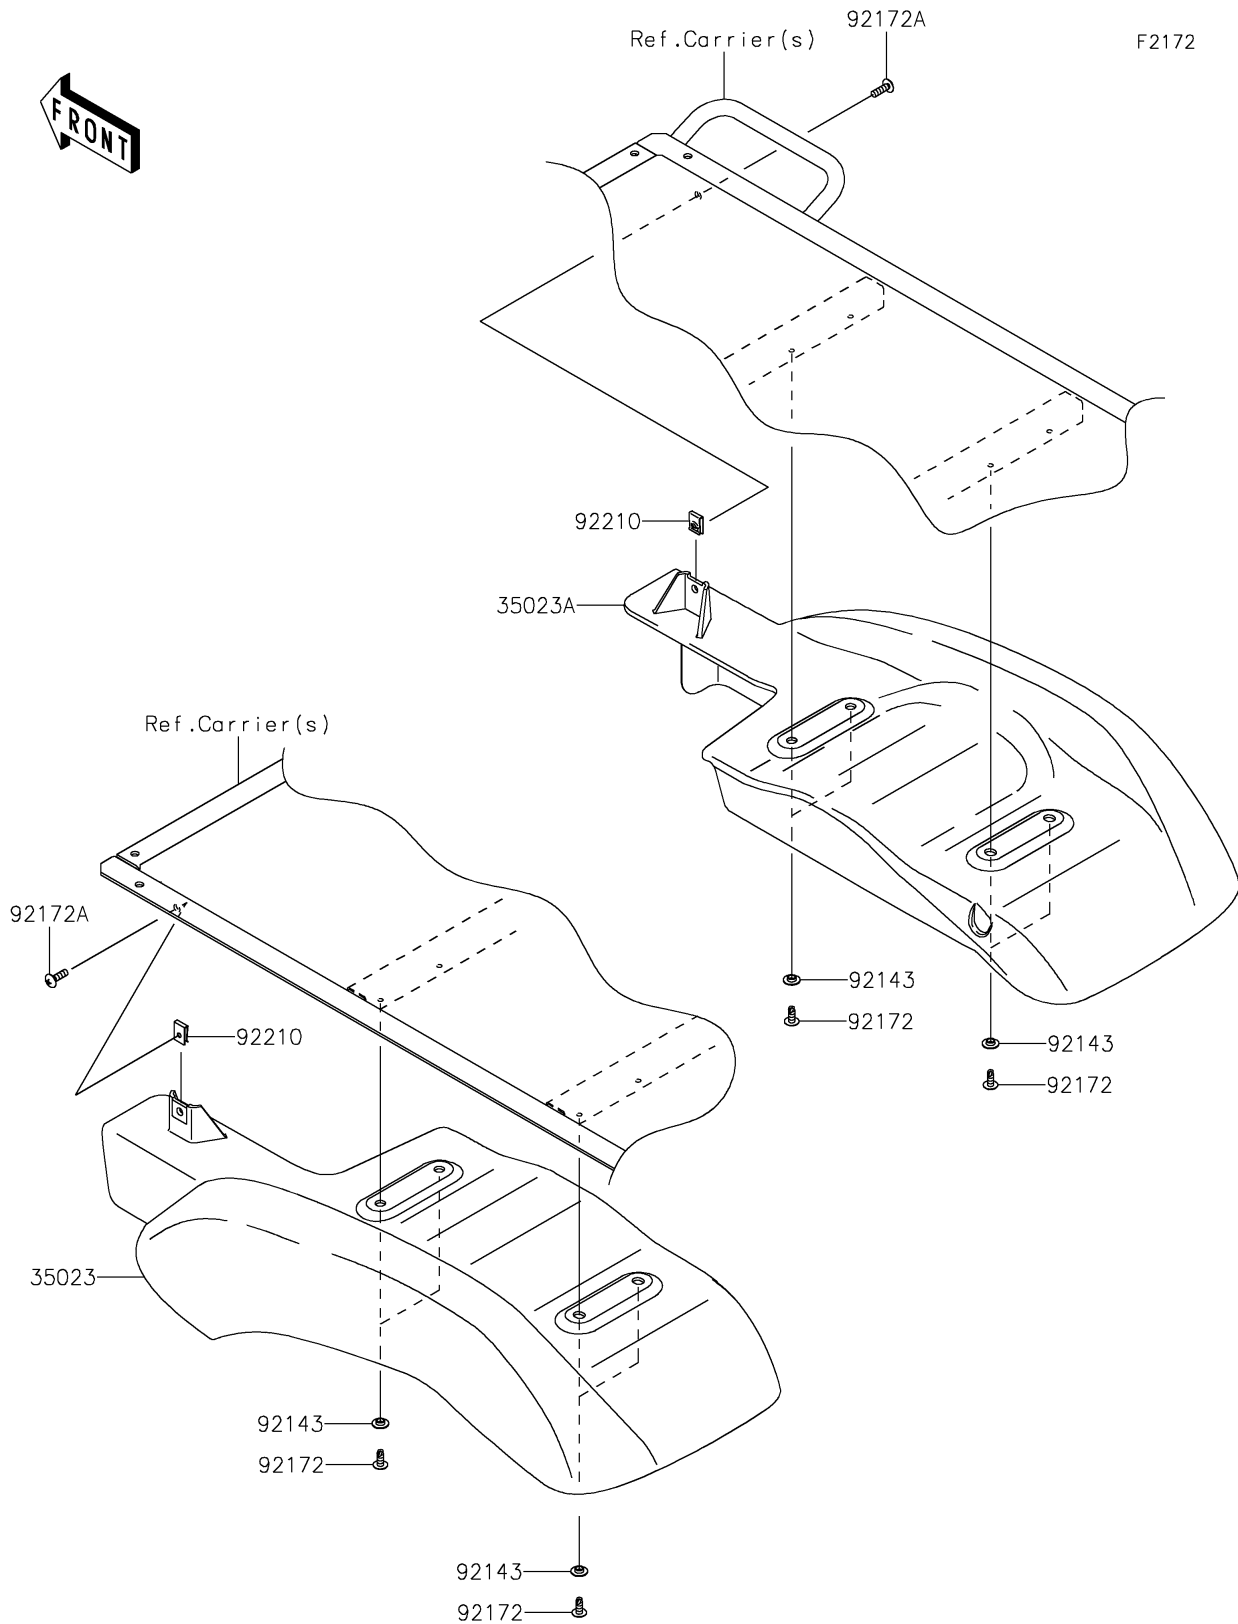

2019 MULE SX™ 4x4 XC LE (FI) PARTS DIAGRAM

Rear Fender(s)

2019 MULE SX™ 4x4 XC LE (FI) PARTS LIST

Rear Fender(s)

ITEM NAME	PART NUMBER	QUANTITY
FENDER-REAR,LH,F.BLACK (Ref # 35023)	35023-0045-6Z	1
FENDER-REAR,RH,F.BLACK (Ref # 35023A)	35023-0046-6Z	1
COLLAR (Ref # 92143)	92143-1087	1
SCREW,TAPPING,6X16 (Ref # 92172)	92172-0739	1
SCREW,TAPPING,6X20 (Ref # 92172A)	92172-0883	1
NUT,LEAF SPRING,6MM (Ref # 92210)	92210-0624	1