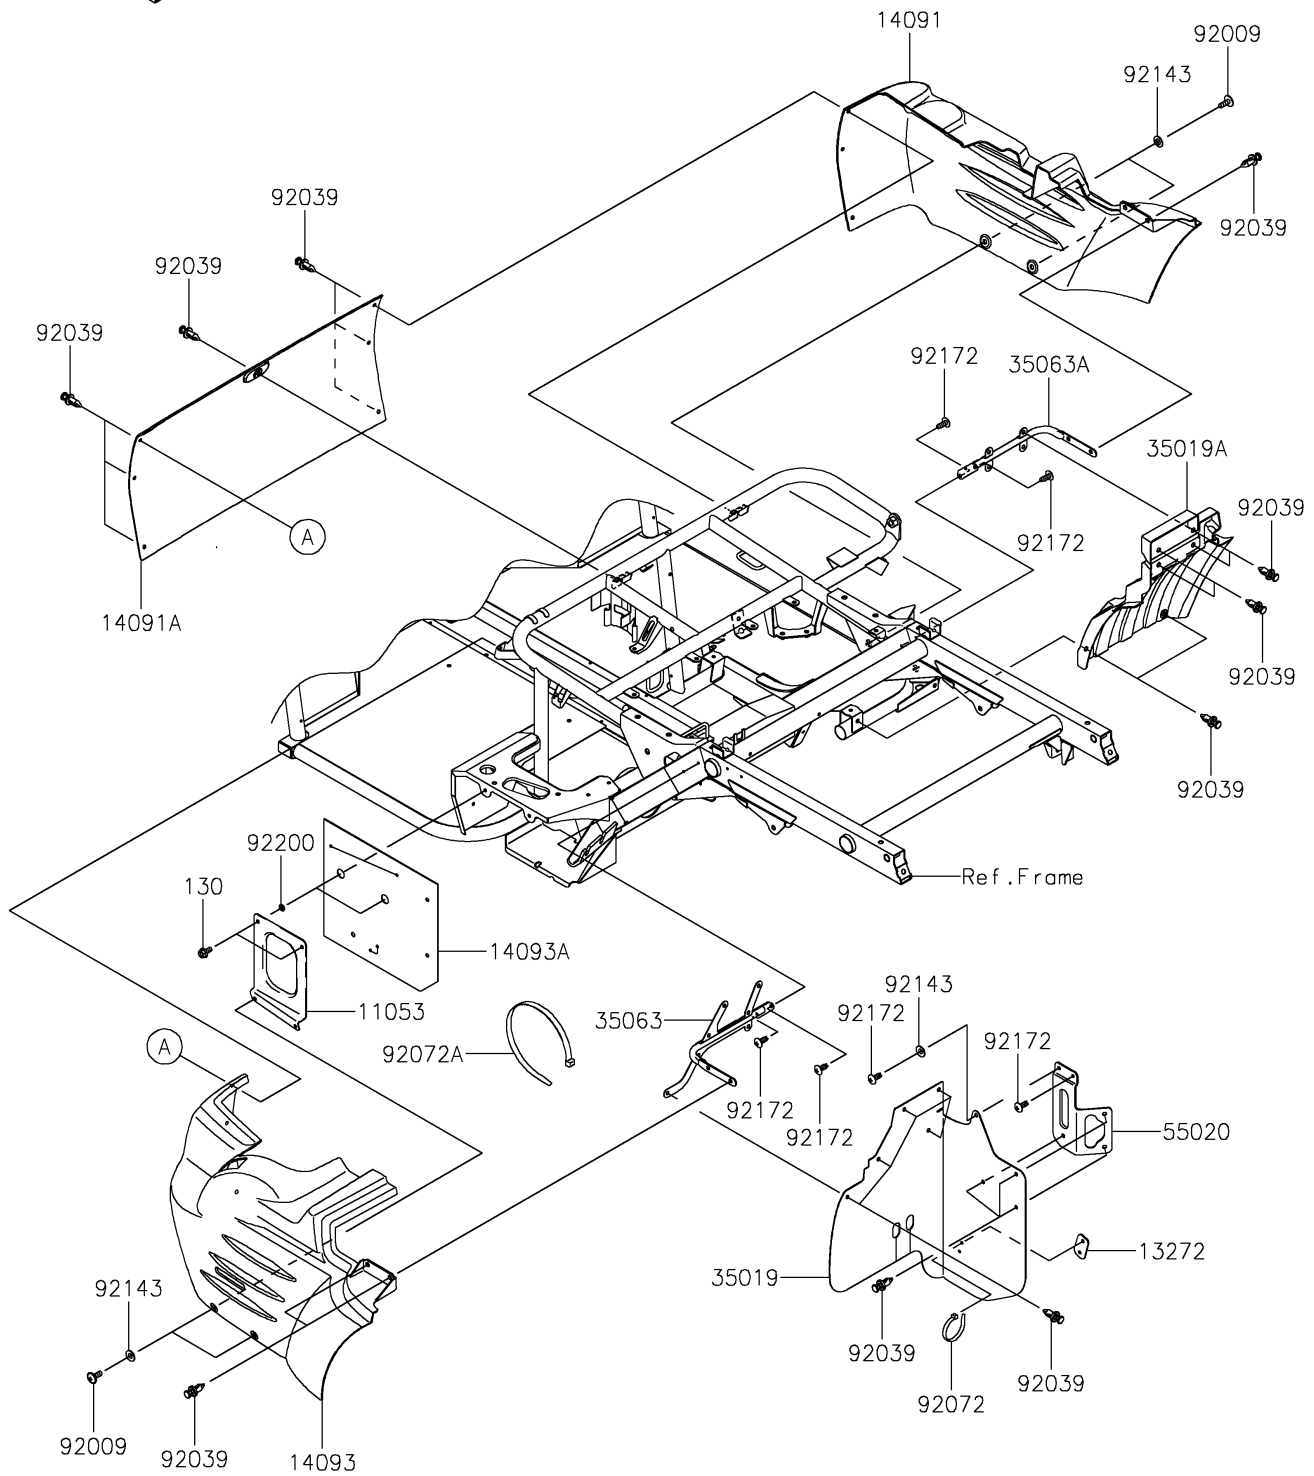

2019 MULE SX™ 4x4 XC LE (FI) PARTS DIAGRAM

Frame Fittings(Rear)

F2131

2019 MULE SX™ 4x4 XC LE (FI) PARTS LIST

Frame Fittings(Rear)

ITEM NAME	PART NUMBER	QUANTITY
BRACKET (Ref # 11053)	11053-0857	1
BOLT-FLANGED,6X12 (Ref # 130)	130BA0612	1
PLATE (Ref # 13272)	13272-7516	1
COVER,REAR SIDE,RH,F.BLACK (Ref # 14091)	14091-0224-6Z	1
COVER,UNDER SEAT,CNT,F.BLACK (Ref # 14091A)	14091-0341-6Z	1
COVER,REAR SIDE,LH,F.BLACK (Ref # 14093)	14093-0500-6Z	1
COVER,BATTERY (Ref # 14093A)	14093-0750	1
FLAP,SIDE COVER,LH (Ref # 35019)	35019-0610	1
FLAP,SIDE COVER,RH (Ref # 35019A)	35019-0612	1
STAY,LH (Ref # 35063)	35063-0784	1
STAY,RH (Ref # 35063A)	35063-1333	1
GUARD,COOLING FAN (Ref # 55020)	55020-7527	1
SCREW,6X16 (Ref # 92009)	92009-1621	1
RIVET (Ref # 92039)	92039-0776	1
BAND,L=188 (Ref # 92072)	92072-1239	1
BAND,L=368.3 (Ref # 92072A)	92072-3872	1
COLLAR (Ref # 92143)	92143-1087	1
SCREW,TAPPING,6X16 (Ref # 92172)	92172-0739	1
WASHER,7.2X14.3X1.6 (Ref # 92200)	92200-2207	1