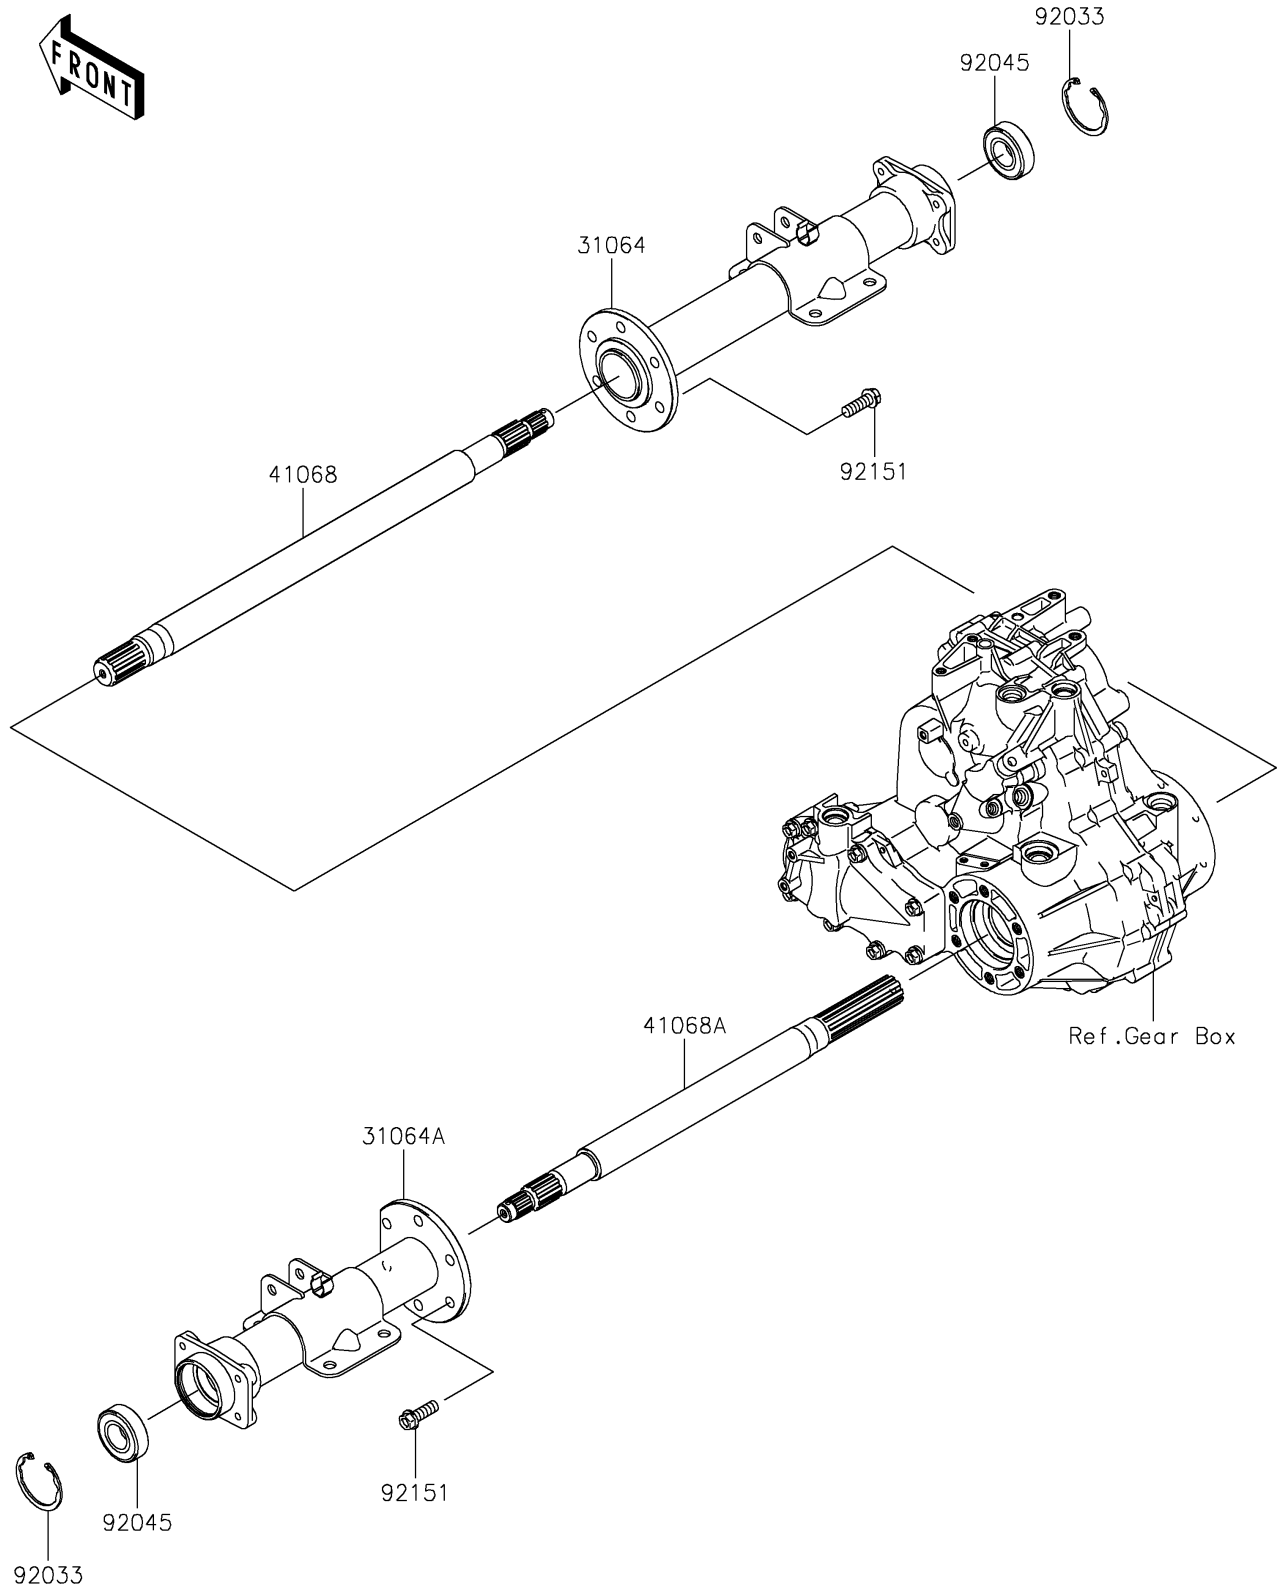

## 2019 MULE SX™ 4x4 XC LE (FI) PARTS DIAGRAM

Rear Axle

E3133

## 2019 MULE SX™ 4x4 XC LE (FI) PARTS LIST

Rear Axle

ITEM NAME	PART NUMBER	QUANTITY
PIPE-COMP,RH (Ref # 31064)	31064-0709	1
PIPE-COMP,LH (Ref # 31064A)	31064-0710	1
AXLE,RH (Ref # 41068)	41068-0036	1
AXLE,LH (Ref # 41068A)	41068-0037	1
RING-SNAP (Ref # 92033)	92033-2149	1
BEARING-BALL,6205A26DDU2 (Ref # 92045)	92045-0044	1
BOLT,10X28 (Ref # 92151)	92151-2142	1