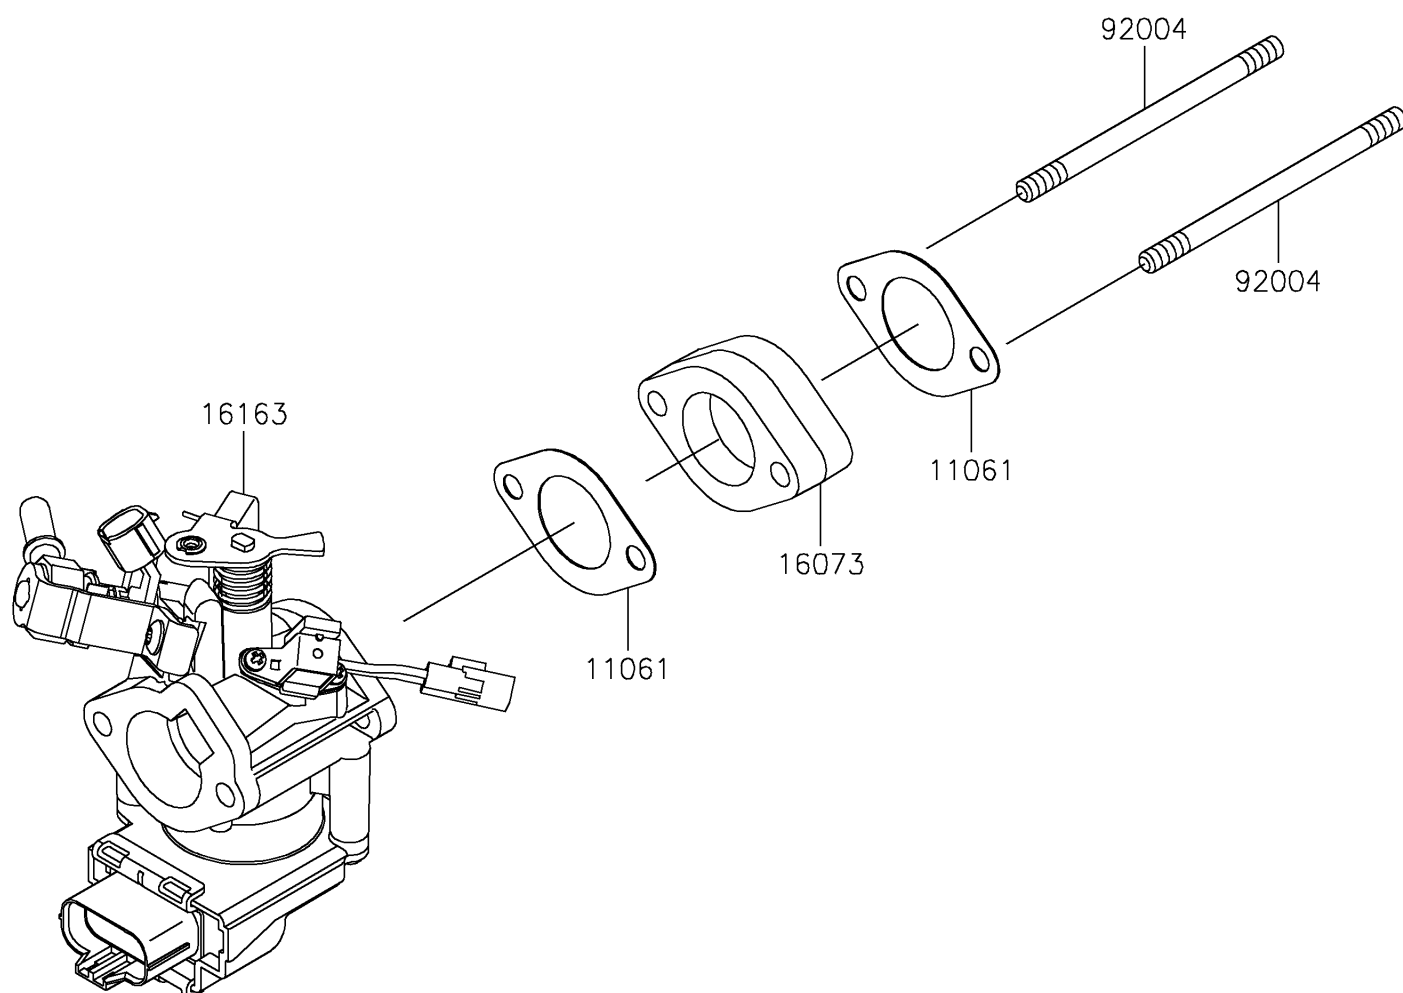

2019 MULE SX™ 4x4 XC LE (FI) PARTS DIAGRAM

Throttle

E1510

2019 MULE SX™ 4x4 XC LE (FI) PARTS LIST

Throttle

ITEM NAME	PART NUMBER	QUANTITY
GASKET,HEAD-CARB (Ref # 11061)	11061-7027	1
INSULATOR (Ref # 16073)	16073-2229	1
THROTTLE-ASSY (Ref # 16163)	16163-1140	1
STUD,6X95 (Ref # 92004)	92004-7027	1