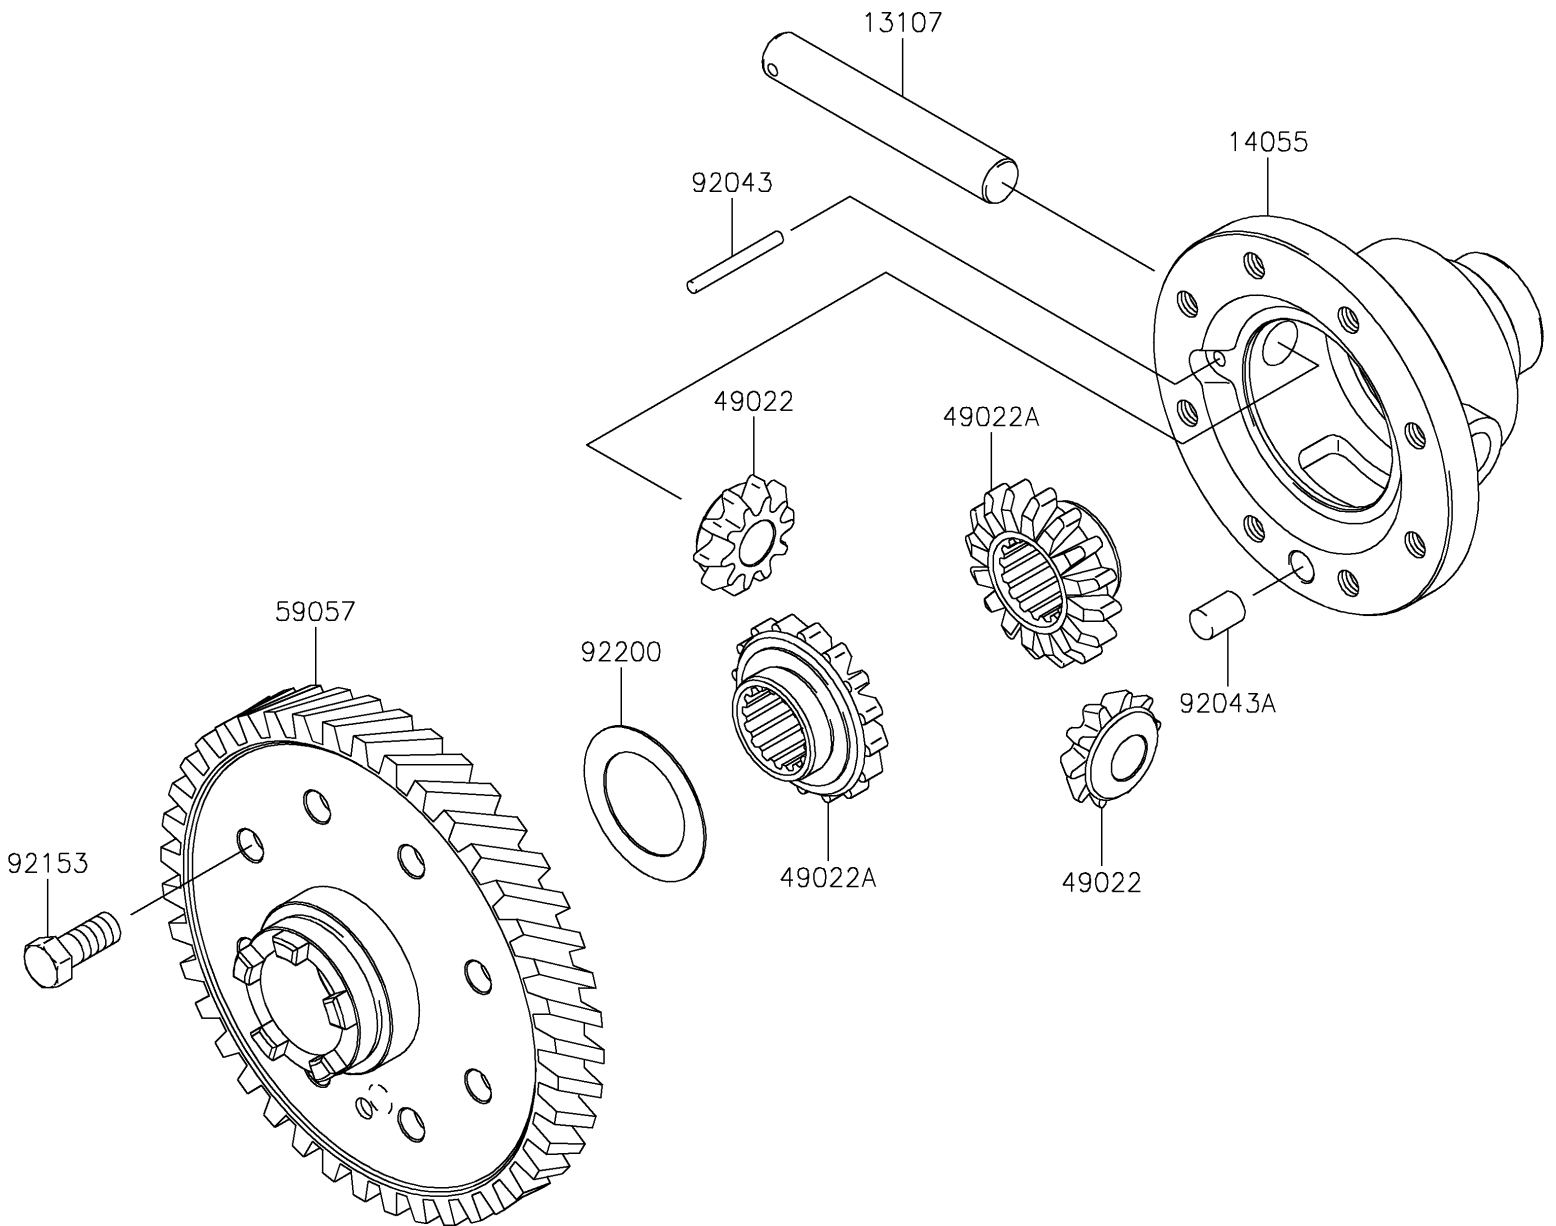

## 2019 MULE SX™ 4x4 XC LE (FI) PARTS DIAGRAM

Differential

E1451

## 2019 MULE SX™ 4x4 XC LE (FI) PARTS LIST

### Differential

ITEM NAME	PART NUMBER	QUANTITY
SHAFT,DIFF-GEAR CASE (Ref # 13107)	13107-0042	1
CASE-GEAR,DIFF (Ref # 14055)	14055-0016	1
GEAR-BEVEL,10T (Ref # 49022)	49022-0572	1
GEAR-BEVEL,16T (Ref # 49022A)	49022-0573	1
GEAR-HELICAL,64T (Ref # 59057)	59057-0005	1
PIN,4X37.8 (Ref # 92043)	92043-0052	1
PIN,10X14 (Ref # 92043A)	92043-1506	1
BOLT,10X22 (Ref # 92153)	92153-0590	1
WASHER (Ref # 92200)	92200-1077	1