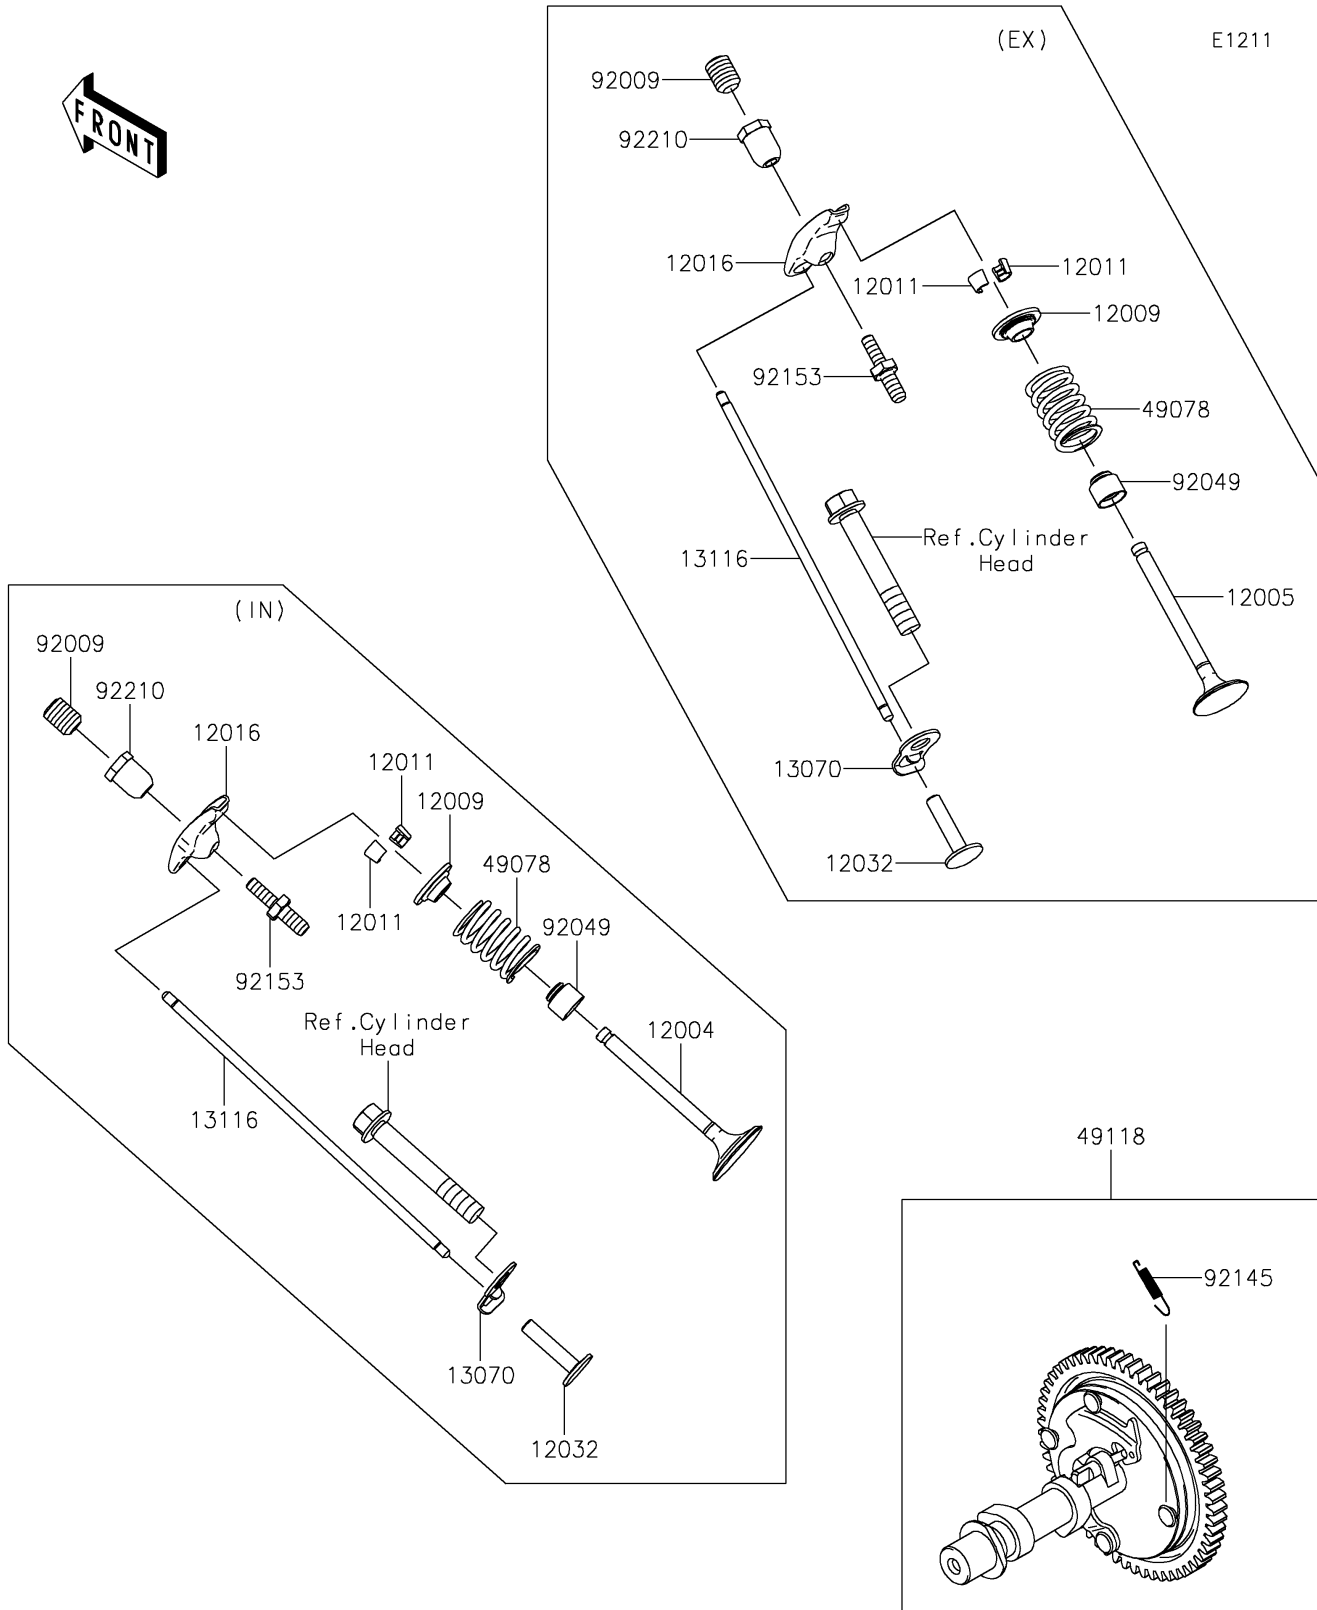

2019 MULE SX™ 4x4 XC LE (FI) PARTS DIAGRAM

Valve(s)/Camshaft(s)

2019 MULE SX™ 4x4 XC LE (FI) PARTS LIST

Valve(s)/Camshaft(s)

ITEM NAME	PART NUMBER	QUANTITY
VALVE-INTAKE (Ref # 12004)	12004-7004	1
VALVE-EXHAUST (Ref # 12005)	12005-7013	1
RETAINER-VALVE SPRING (Ref # 12009)	12009-7004	1
COLLET (Ref # 12011)	12011-2052	1
ARM-ROCKER (Ref # 12016)	12016-7007	1
TAPPET (Ref # 12032)	12032-7001	1
GUIDE,ROD-PUSH (Ref # 13070)	13070-7012	1
ROD-PUSH (Ref # 13116)	13116-7004	1
SPRING-ENGINE VALVE (Ref # 49078)	49078-7003	1
CAMSHAFT-COMP (Ref # 49118)	49118-0873	1
SCREW (Ref # 92009)	92009-2341	1
SEAL-OIL,7X15X13 (Ref # 92049)	92049-7020	1
SPRING (Ref # 92145)	92145-1653	1
BOLT (Ref # 92153)	92153-7019	1
NUT,M6 (Ref # 92210)	92210-7033	1