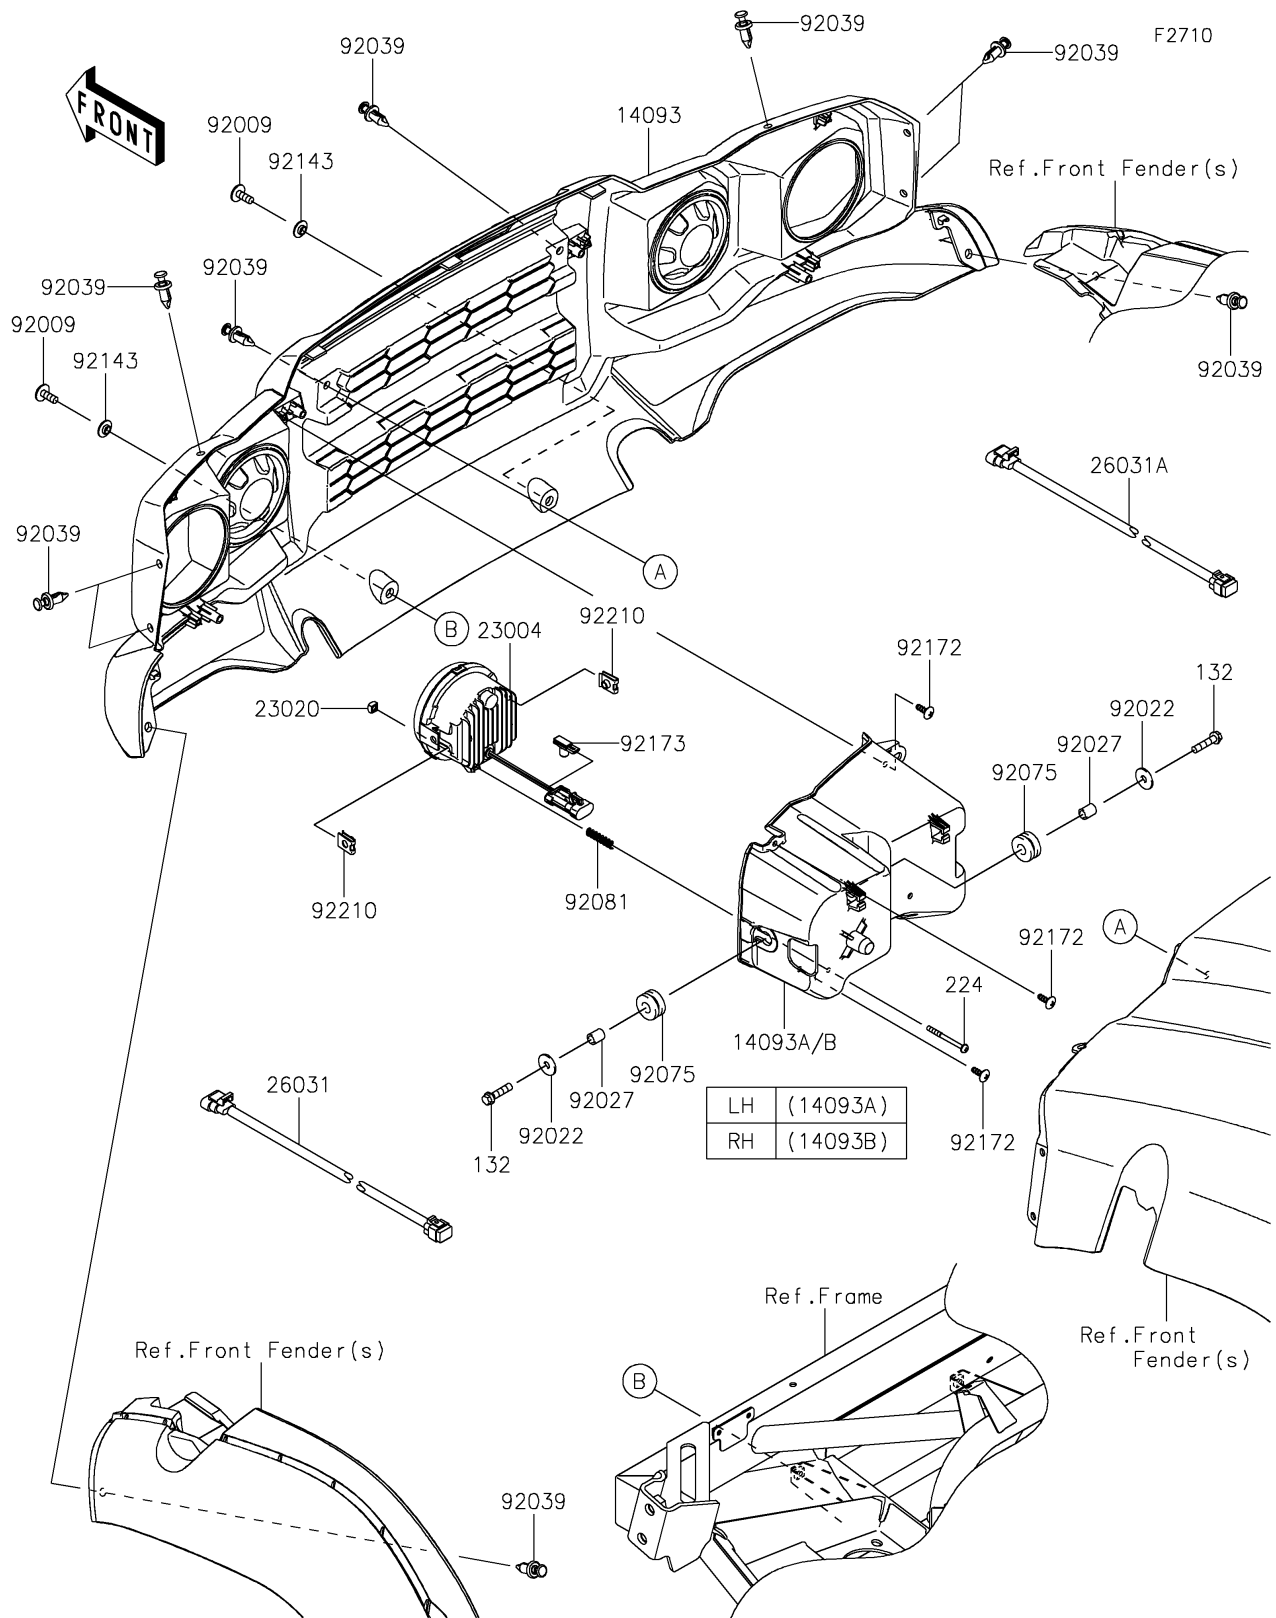

2019 MULE SX™ 4x4 XC (CAMO)(FI) PARTS DIAGRAM

Headlight(s)

2019 MULE SX™ 4x4 XC (CAMO)(FI) PARTS LIST

Headlight(s)

ITEM NAME	PART NUMBER	QUANTITY
BOLT-FLANGED-SMALL,6X25 (Ref # 132)	132BA0625	1
COVER,FR GRILL (Ref # 14093)	14093-0392	1
COVER,HEAD LAMP,LH (Ref # 14093A)	14093-0394	1
COVER,HEAD LAMP,RH (Ref # 14093B)	14093-0395	1
SCREW-PAN-WP-CROS,4X45 (Ref # 224)	224AA0445	1
LAMP-HEAD (Ref # 23004)	23004-0372	1
NUT,4MM,FOCUS ADJUST (Ref # 23020)	23020-018	1
HARNESS,HEAD LAMP,LH (Ref # 26031)	26031-2384	1
HARNESS,HEAD LAMP,RH (Ref # 26031A)	26031-2385	1
SCREW,6X16 (Ref # 92009)	92009-1621	1
WASHER,6.5X20X1.6 (Ref # 92022)	92022-125	1
COLLAR,6.8X10X12 (Ref # 92027)	92027-162	1
RIVET (Ref # 92039)	92039-0776	1
DAMPER,10X24X12 (Ref # 92075)	92075-1690	1
SPRING,FOCUS ADJUST (Ref # 92081)	92081-1896	1
COLLAR (Ref # 92143)	92143-1087	1
SCREW,TAPPING,5X14 (Ref # 92172)	92172-0265	1
CLAMP (Ref # 92173)	92173-1491	1
NUT (Ref # 92210)	92210-1125	1