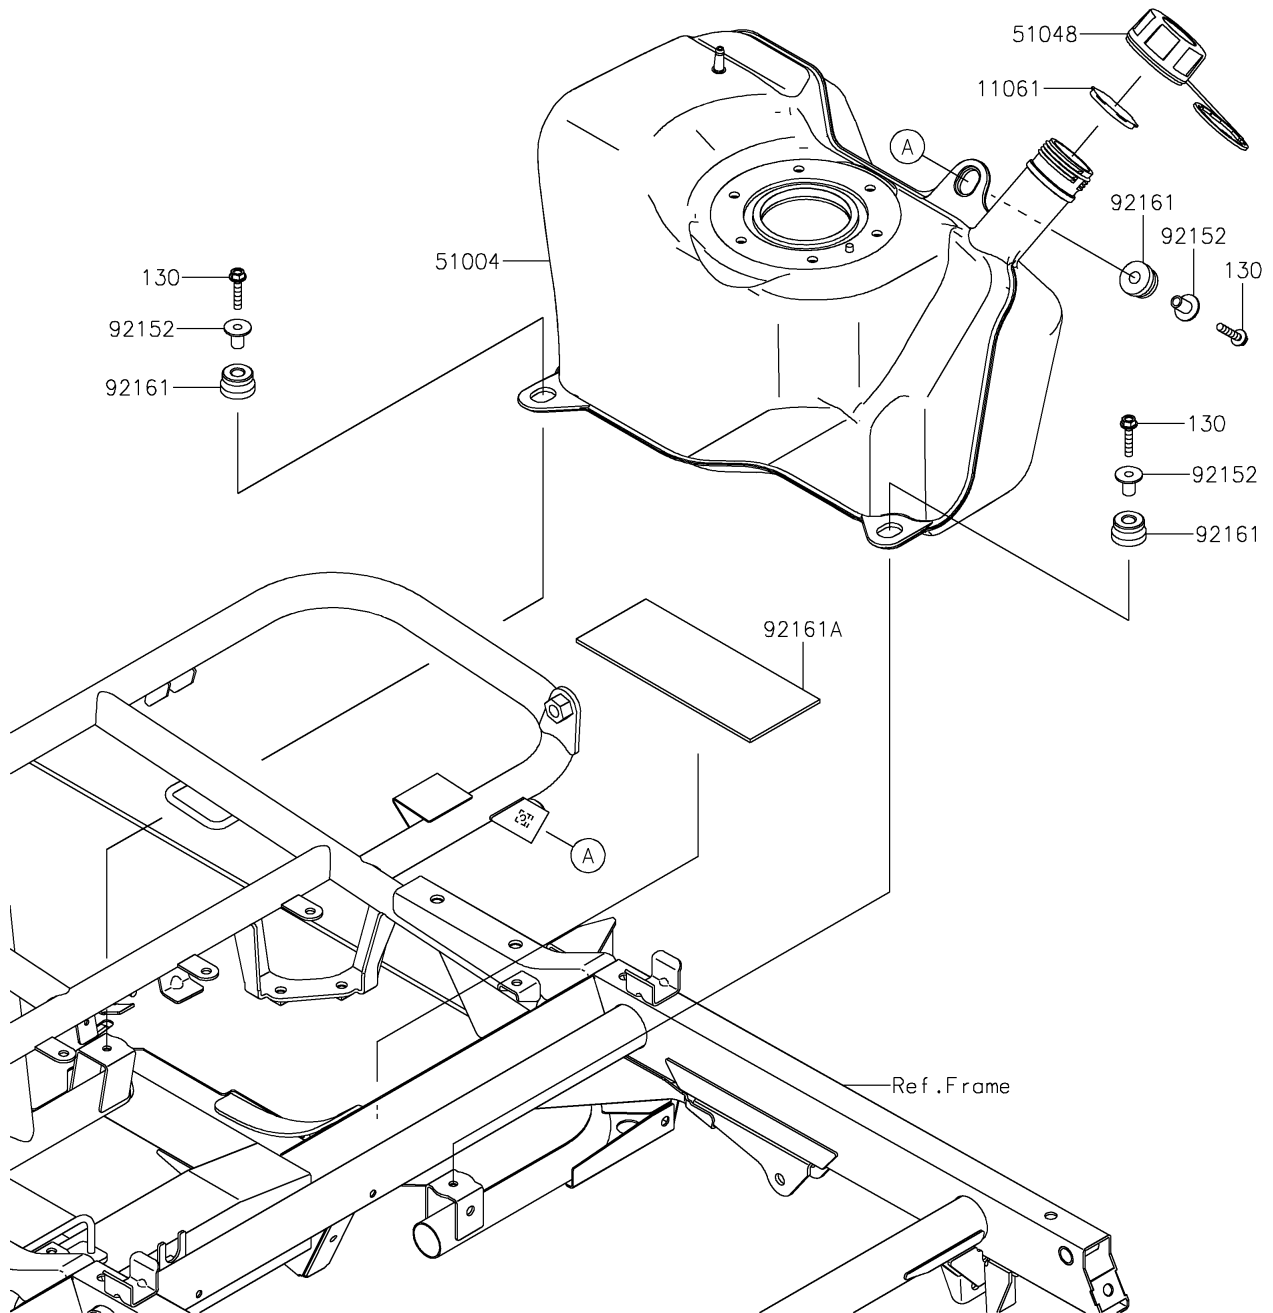

2019 MULE SX™ 4x4 XC (CAMO)(FI) PARTS DIAGRAM

Fuel Tank

F2410

2019 MULE SX™ 4x4 XC (CAMO)(FI) PARTS LIST

Fuel Tank

ITEM NAME	PART NUMBER	QUANTITY
GASKET,FUEL TANK CAP (Ref # 11061)	11061-0395	1
BOLT-FLANGED,6X30 (Ref # 130)	130BA0630	1
TANK-FUEL (Ref # 51004)	51004-0010	1
CAP-ASSY-TANK,FUEL (Ref # 51048)	51048-0026	1
COLLAR,6.8X10X18.1 (Ref # 92152)	92152-1867	1
DAMPER,10X28X17 (Ref # 92161)	92161-1614	1
DAMPER,80X200X3.175 (Ref # 92161A)	92161-1645	1