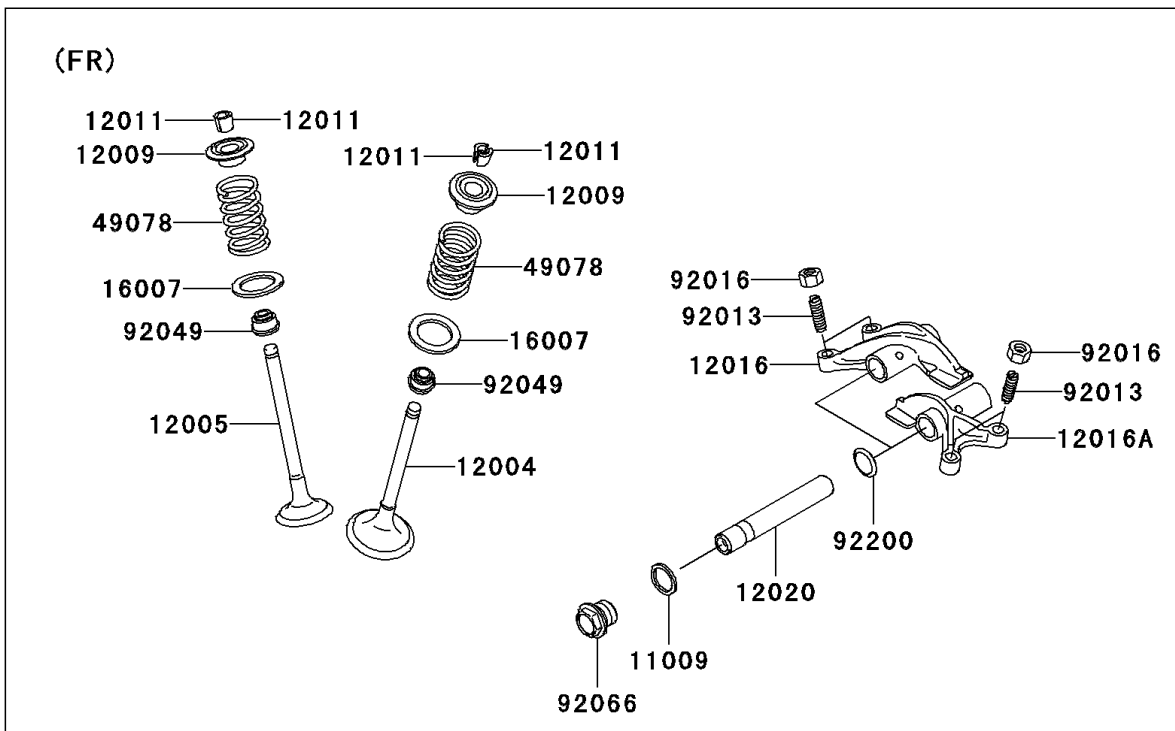

## 2006 Brute Force® 650 4x4i Realtree Hardwoods Green® HD™ PARTS DIAGRAM

Valve(s)

E1210

## 2006 Brute Force® 650 4x4i Realtree Hardwoods Green® HD™ PARTS LIST

Valve(s)

ITEM NAME	PART NUMBER	QUANTITY
GASKET,14X18X1.5 (Ref # 11009)	11009-1430	1
VALVE-INTAKE (Ref # 12004)	12004-0007	1
VALVE-EXHAUST (Ref # 12005)	12005-0047	1
RETAINER-VALVE SPRING (Ref # 12009)	12009-1056	1
COLLET (Ref # 12011)	12011-1051	1
ARM-ROCKER,EXHAUST (Ref # 12016)	12016-1128	1
ARM-ROCKER,INTAKE (Ref # 12016A)	12016-1129	1
SHAFT-ROCKER (Ref # 12020)	12020-0004	1
SEAT-SPRING,17.5X23.8X0.5 (Ref # 16007)	16007-1178	1
SPRING-ENGINE VALVE (Ref # 49078)	49078-0014	1
SCREW,6MM (Ref # 92013)	92013-009	1
NUT,6MM (Ref # 92016)	92016-061	1
SEAL-OIL,VSB58.558 (Ref # 92049)	92049-1218	1
PLUG,DRAIN (Ref # 92066)	92066-2196	1
WASHER,13X17X0.3 (Ref # 92200)	92200-1508	1