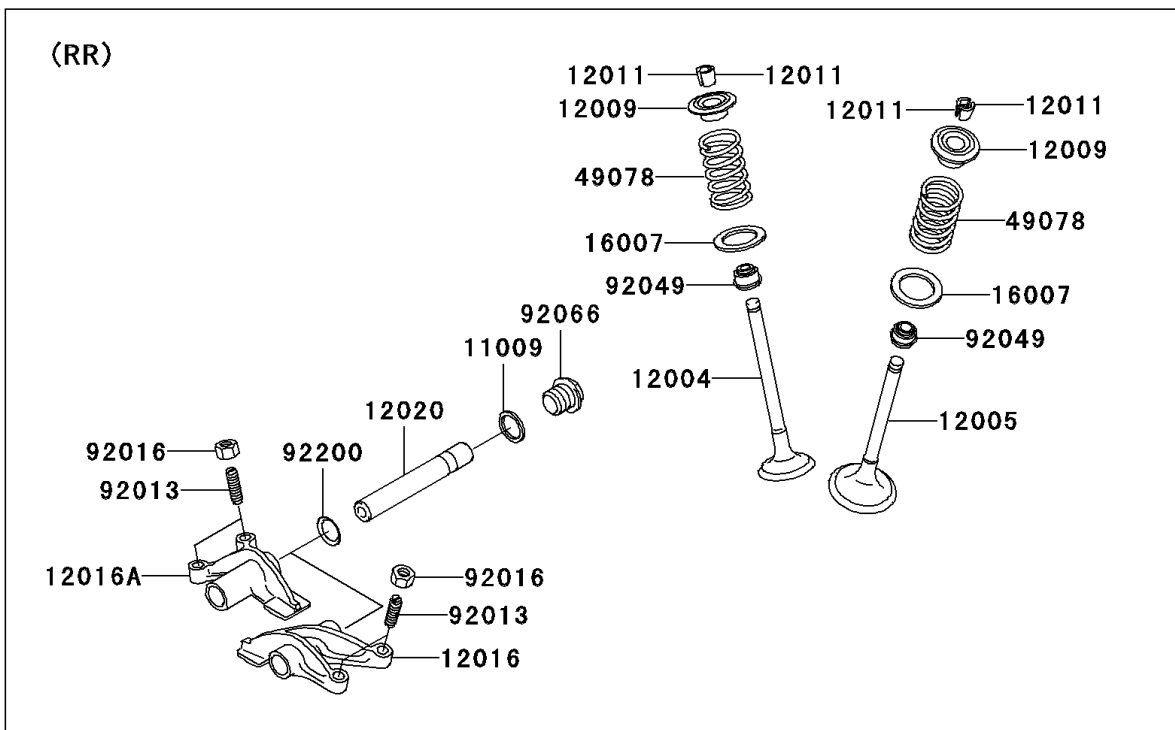

## 2006 Brute Force® 650 4x4i Realtree Hardwoods Green® HD™ PARTS DIAGRAM

Valve(s)

E1210

## 2006 Brute Force® 650 4x4i Realtree Hardwoods Green® HD™ PARTS LIST

Valve(s)

ITEM NAME	PART NUMBER	QUANTITY
GASKET,14X18X1.5 (Ref # 11009)	11009-1430	1
VALVE-INTAKE (Ref # 12004)	12004-0007	1
VALVE-EXHAUST (Ref # 12005)	12005-0047	1
RETAINER-VALVE SPRING (Ref # 12009)	12009-1056	1
COLLET (Ref # 12011)	12011-1051	1
ARM-ROCKER,EXHAUST (Ref # 12016)	12016-1128	1
ARM-ROCKER,INTAKE (Ref # 12016A)	12016-1129	1
SHAFT-ROCKER (Ref # 12020)	12020-0004	1
SEAT-SPRING,17.5X23.8X0.5 (Ref # 16007)	16007-1178	1
SPRING-ENGINE VALVE (Ref # 49078)	49078-0014	1
SCREW,6MM (Ref # 92013)	92013-009	1
NUT,6MM (Ref # 92016)	92016-061	1
SEAL-OIL,VSB58.558 (Ref # 92049)	92049-1218	1
PLUG,DRAIN (Ref # 92066)	92066-2196	1
WASHER,13X17X0.3 (Ref # 92200)	92200-1508	1