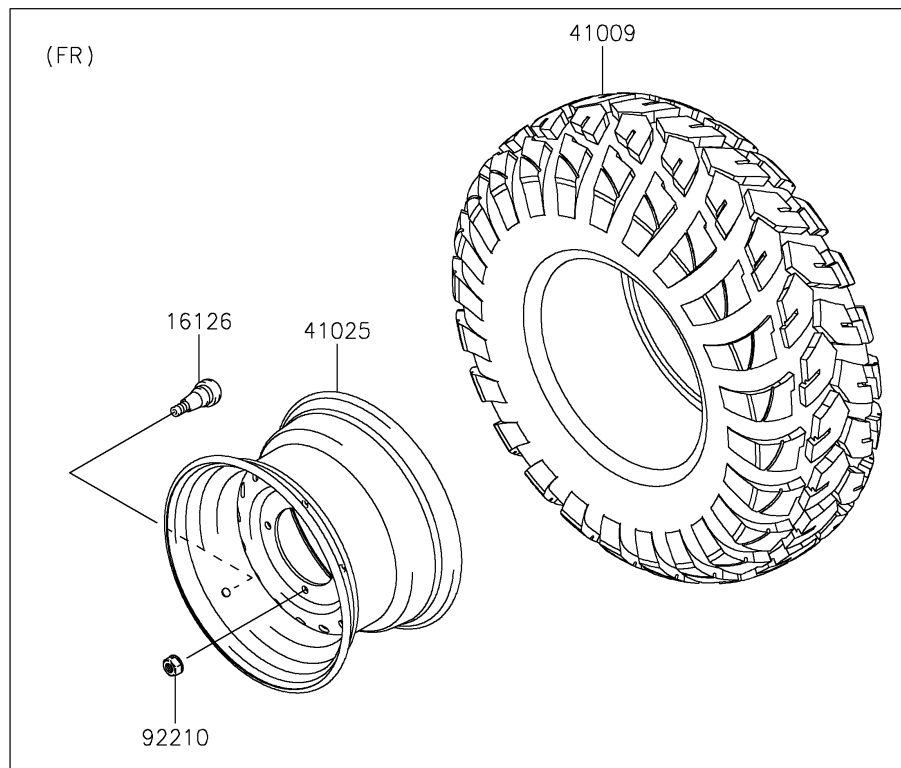

2019 MULE SX™ 4x4 XC (CAMO)(FI) PARTS DIAGRAM

Wheels/Tires

F2210

2019 MULE SX™ 4x4 XC (CAMO)(FI) PARTS LIST

Wheels/Tires

ITEM NAME	PART NUMBER	QUANTITY
VALVE (Ref # 16126)	16126-4001	1
TIRE,26X9.00R12 4PR,FRONTIER (Ref # 41009)	41009-0696	1
RIM,FR,12X7.5AT,F.S.BLACK (Ref # 41025)	41025-7505-397	1
RIM,RR,12X7.5AT,F.S.BLACK (Ref # 41025A)	41025-7506-397	1
NUT,LOCK,10MM (Ref # 92210)	92210-1204	1