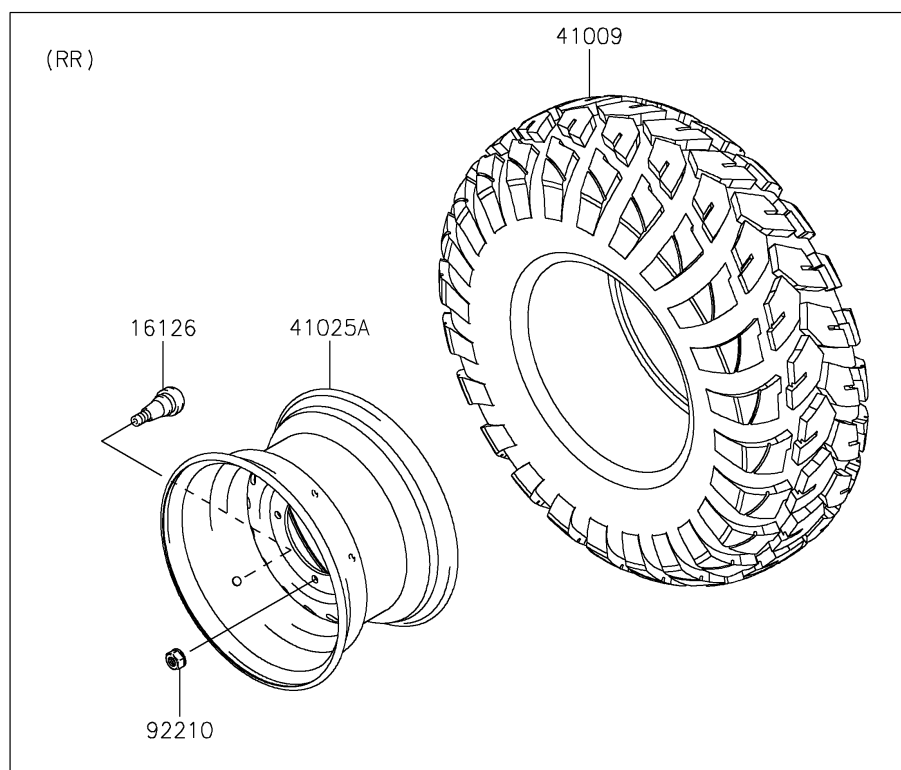

2019 MULE SX™ 4x4 XC (CAMO)(FI) PARTS DIAGRAM

Wheels/Tires

F2210

2019 MULE SX™ 4x4 XC (CAMO)(FI) PARTS LIST

Wheels/Tires

ITEM NAME	PART NUMBER	QUANTITY
VALVE (Ref # 16126)	16126-4001	1
TIRE,26X9.00R12 4PR,FRONTIER (Ref # 41009)	41009-0696	1
RIM,FR,12X7.5AT,F.S.BLACK (Ref # 41025)	41025-7505-397	1
RIM,RR,12X7.5AT,F.S.BLACK (Ref # 41025A)	41025-7506-397	1
NUT,LOCK,10MM (Ref # 92210)	92210-1204	1