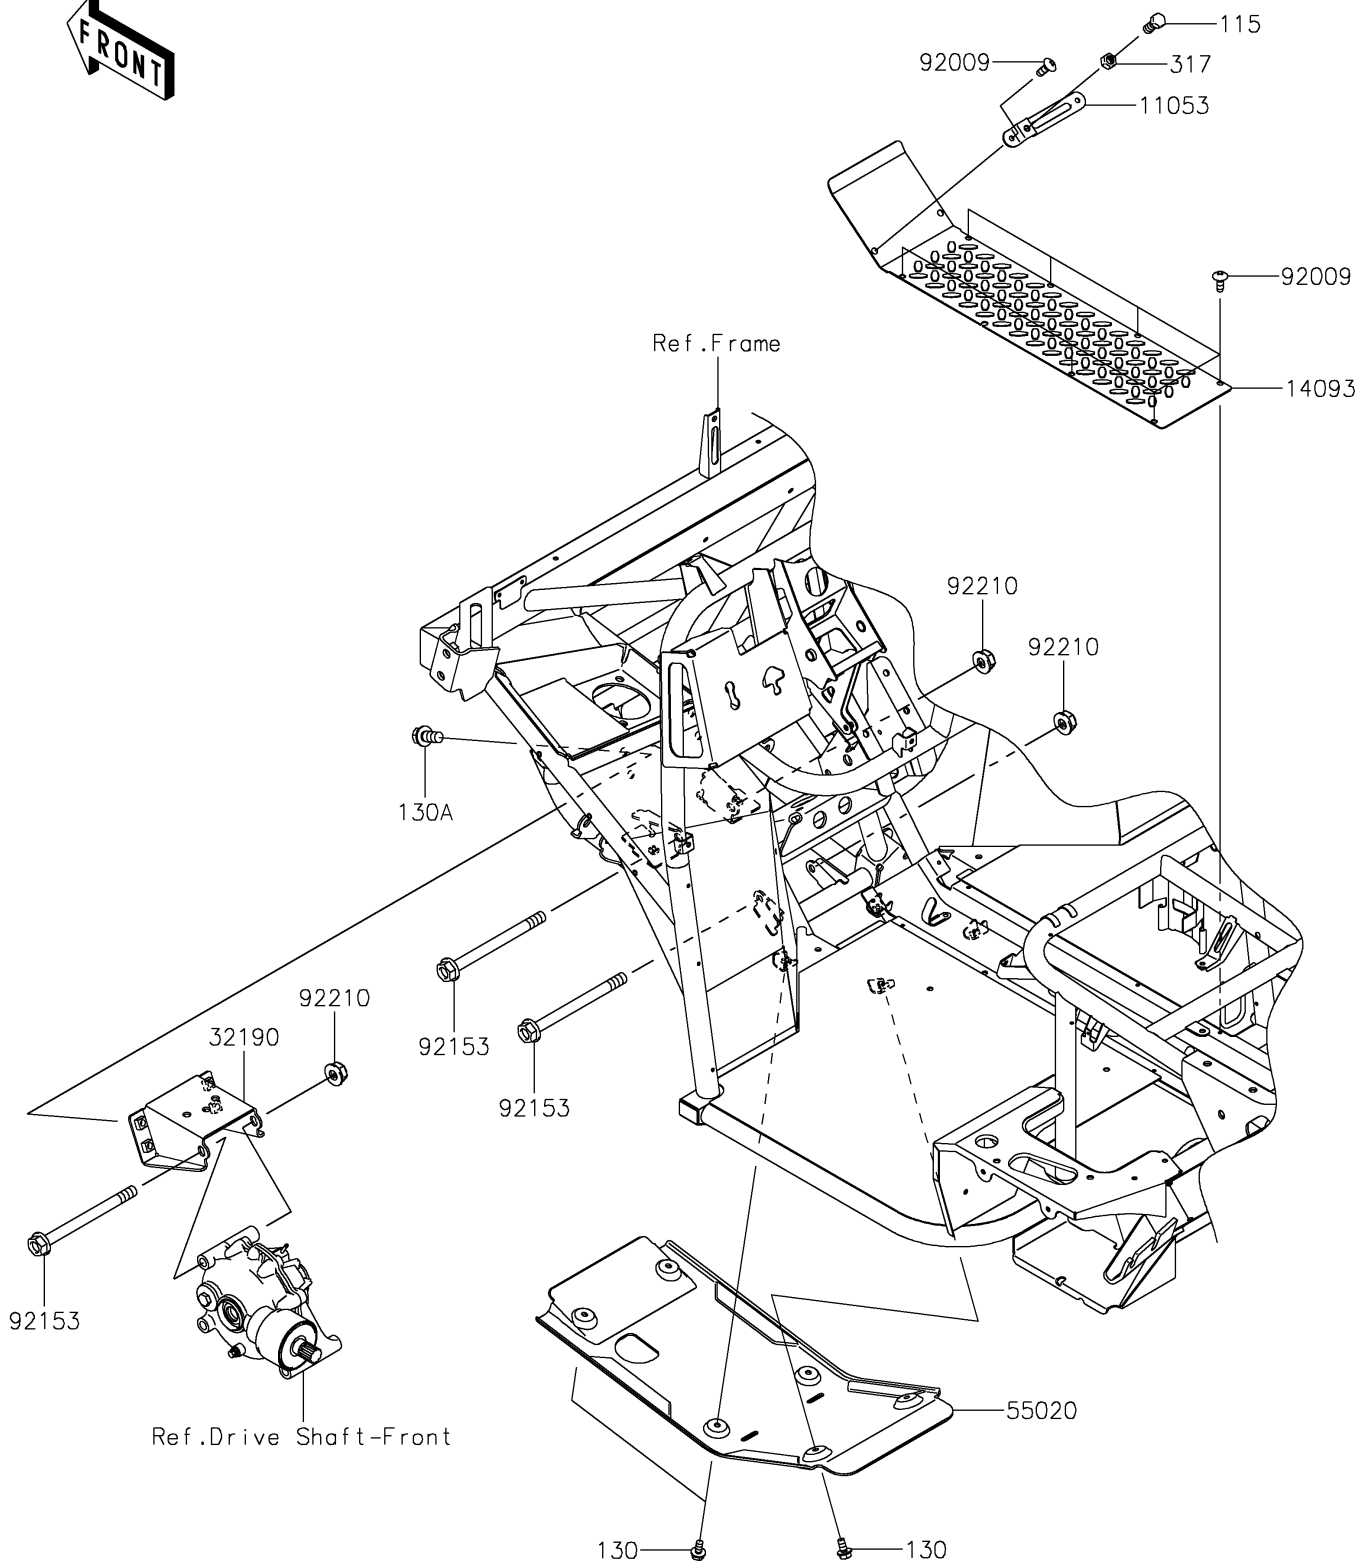

## 2019 MULE SX™ 4x4 XC (CAMO)(FI) PARTS DIAGRAM

Engine Mount

F2122

## 2019 MULE SX™ 4x4 XC (CAMO)(FI) PARTS LIST

Engine Mount

ITEM NAME	PART NUMBER	QUANTITY
BRACKET,THROTTLE LEVER (Ref # 11053)	11053-1670	1
BOLT-SMALL-UPSET,8X20 (Ref # 115)	115BA0820	1
BOLT-FLANGED,6X12 (Ref # 130)	130BA0612	1
BOLT-FLANGED,10X20 (Ref # 130A)	130BA1020	1
COVER,FLOOR,CNT (Ref # 14093)	14093-0469	1
NUT-HEX-SMALL,8MM (Ref # 317)	317BA0800	1
BRACKET-ENGINE (Ref # 32190)	32190-0639	1
GUARD,FRONT DIFF (Ref # 55020)	55020-0165	1
SCREW,TAPPING,6X16 (Ref # 92009)	92009-1166	1
BOLT,FLANGED,10X120 (Ref # 92153)	92153-7502	1
NUT,LOCK,FLANGED,10MM (Ref # 92210)	92210-0276	1