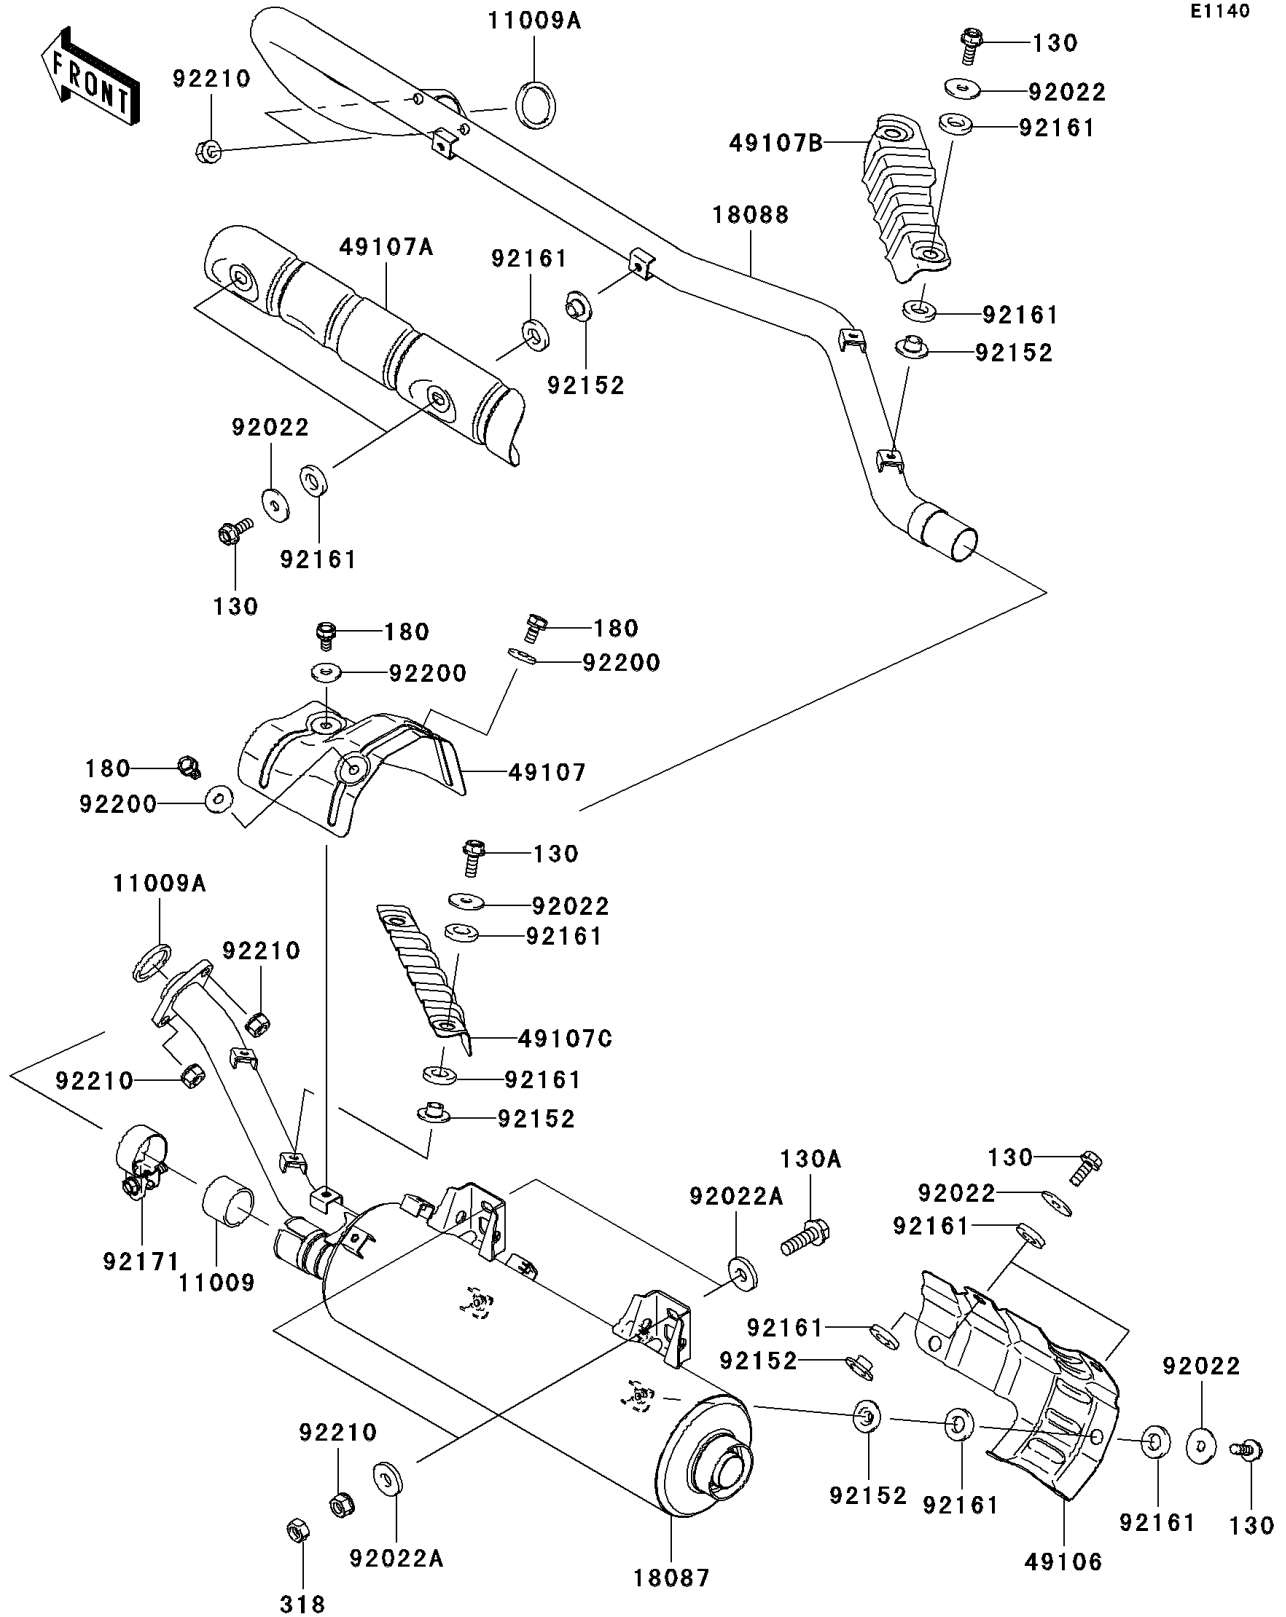

2006 Brute Force® 650 4x4i Realtree Hardwoods Green® HD™ PARTS DIAGRAM

Muffler(s)

E1140

2006 Brute Force® 650 4x4i Realtree Hardwoods Green® HD™ PARTS LIST

Muffler(s)

ITEM NAME	PART NUMBER	QUANTITY
BOLT-FLANGED,6X16 (Ref # 130)	130BD0616	1
BOLT-FLANGED,8X25 (Ref # 130A)	130CD0825	1
BOLT-UPSET-WS,6X12 (Ref # 180)	180BD0612	1
NUT-HEX-SMALL,8MM (Ref # 318)	318BA0800	1
GASKET,MUFFLER CONNECTING (Ref # 11009)	11009-1865	1
GASKET,EXHAUST HOLDER (Ref # 11009A)	11009-1894	1
MUFFLER (Ref # 18087)	18087-0167	1
PIPE-EXHAUST (Ref # 18088)	18088-0379	1
COVER-MUFFLER (Ref # 49106)	49106-0048	1
COVER-EXHAUST PIPE,RR (Ref # 49107)	49107-0050	1
COVER-EXHAUST PIPE,FR (Ref # 49107A)	49107-0065	1
COVER-EXHAUST PIPE,MIDDLE LH (Ref # 49107B)	49107-0066	1
COVER-EXHAUST PIPE,MIDDLE RH (Ref # 49107C)	49107-0067	1
WASHER,6.5X22X1.6 (Ref # 92022)	92022-237	1
WASHER,8.5X22X3.2 (Ref # 92022A)	92022-276	1
COLLAR (Ref # 92152)	92152-0423	1
DAMPER (Ref # 92161)	92161-0319	1
CLAMP (Ref # 92171)	92171-1330	1
WASHER,6.5X18X2.0 (Ref # 92200)	92200-2035	1
NUT,8MM (Ref # 92210)	92210-1242	1