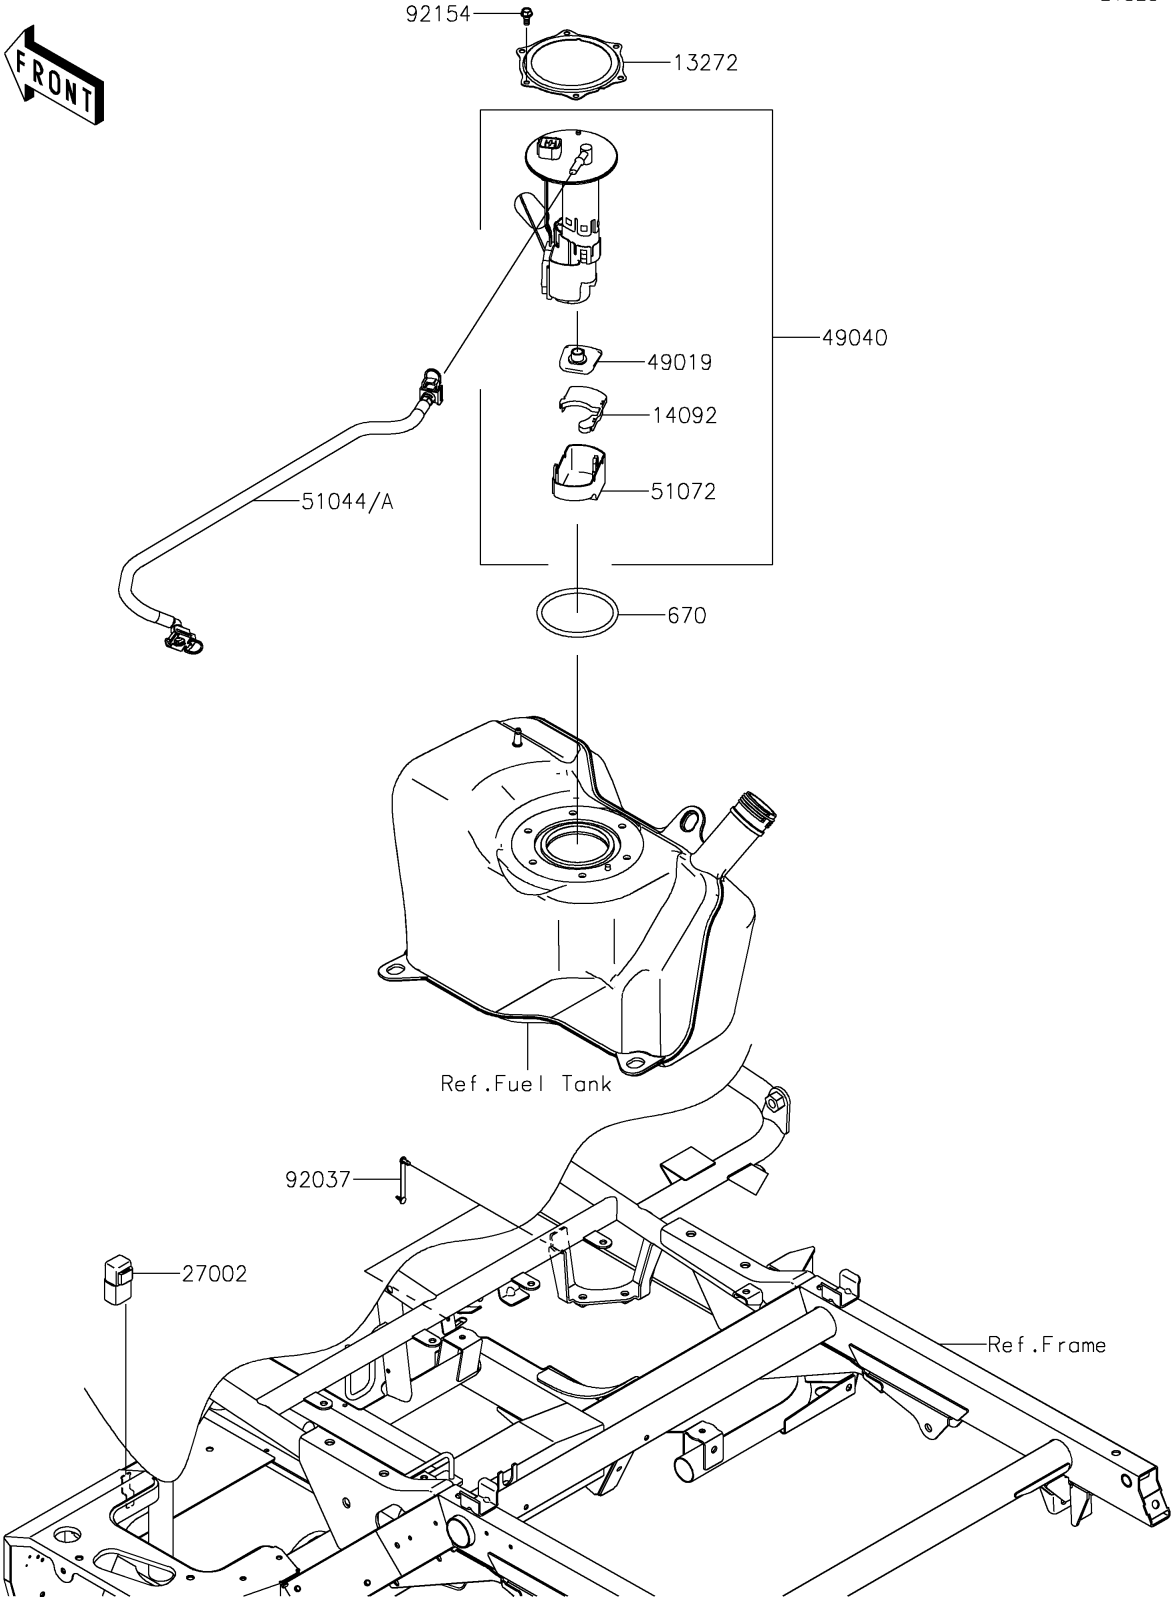

## 2019 MULE SX™ 4x4 XC (CAMO)(FI) PARTS DIAGRAM

Fuel Pump

E1520

## 2019 MULE SX™ 4x4 XC (CAMO)(FI) PARTS LIST

### Fuel Pump

ITEM NAME	PART NUMBER	QUANTITY
PLATE (Ref # 13272)	13272-2501	1
COVER (Ref # 14092)	14092-1044	1
RELAY-ASSY (Ref # 27002)	27002-1088	1
FILTER-FUEL (Ref # 49019)	49019-0013	1
PUMP-FUEL (Ref # 49040)	49040-0718	1
TUBE-ASSY (Ref # 51044)	51044-0886	1
CHAMBER-FUEL (Ref # 51072)	51072-0003	1
O RING (Ref # 670)	670E5090	1
CLAMP,SPEED,L=58 (Ref # 92037)	92037-1163	1
BOLT,FUEL PUMP (Ref # 92154)	92154-1326	1