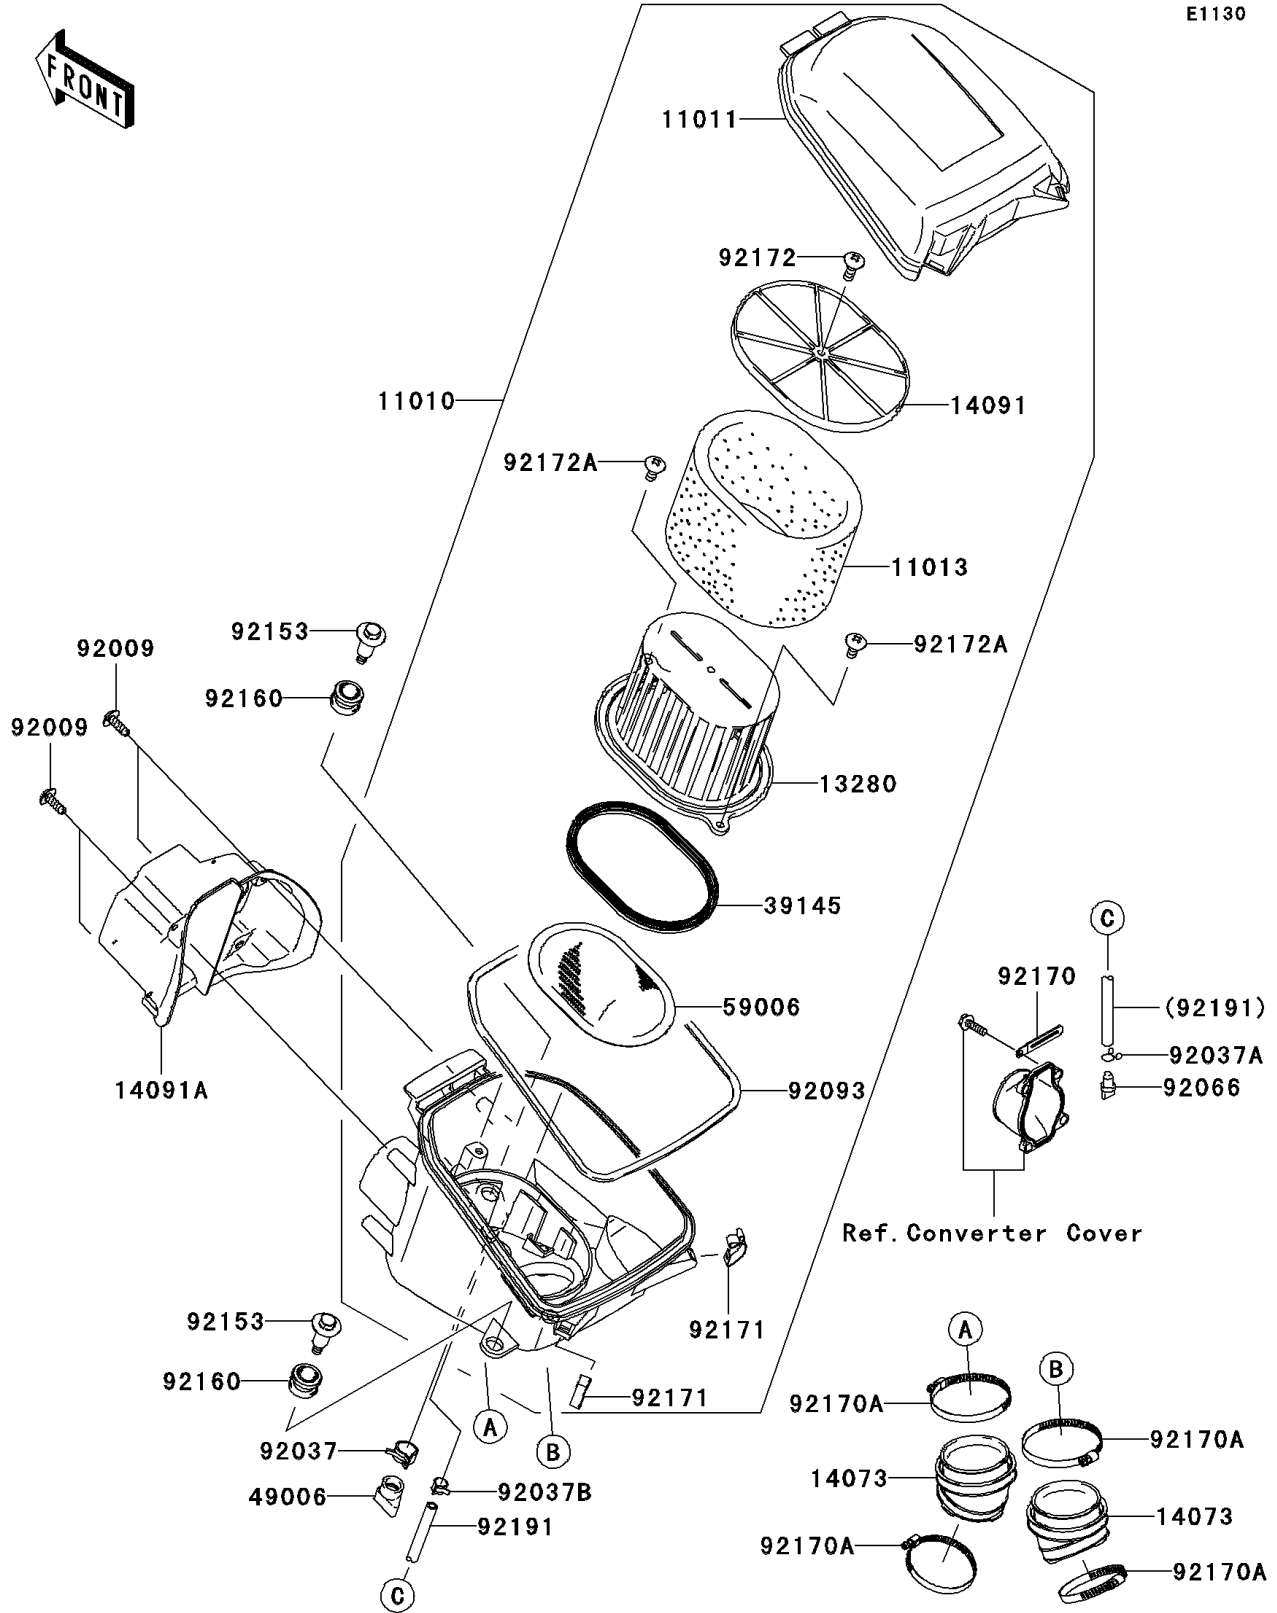

2006 Brute Force® 650 4x4i Realtree Hardwoods Green® HD™ PARTS DIAGRAM

Air Cleaner

E1130

2006 Brute Force® 650 4x4i Realtree Hardwoods Green® HD™ PARTS LIST

Air Cleaner

ITEM NAME	PART NUMBER	QUANTITY
FILTER-ASSY-AIR,F.BLACK (Ref # 11010)	11010-0125-6Z	1
CASE-AIR FILTER,UPP,F.BLACK (Ref # 11011)	11011-0017-6Z	1
ELEMENT-AIR FILTER (Ref # 11013)	11013-0021	1
HOLDER (Ref # 13280)	13280-0048	1
DUCT,JOINT (Ref # 14073)	14073-0030	1
COVER,ELEMENT (Ref # 14091)	14091-0163	1
COVER,FR (Ref # 14091A)	14091-0164	1
TRIM-SEAL (Ref # 39145)	39145-0001	1
BOOT (Ref # 49006)	49006-1292	1
ARRESTER-FLAME (Ref # 59006)	59006-0002	1
SCREW,TAPPING (Ref # 92009)	92009-1113	1
CLAMP,HOSE CLIP (Ref # 92037)	92037-1460	1
CLAMP,TUBE (Ref # 92037A)	92037-147	1
CLAMP,TUBE (Ref # 92037B)	92037-1505	1
PLUG,DRAIN (Ref # 92066)	92066-1211	1
SEAL (Ref # 92093)	92093-0083	1
BOLT,FLANGED,6X28.7 (Ref # 92153)	92153-1052	1
DAMPER (Ref # 92160)	92160-1594	1
CLAMP (Ref # 92170)	92170-1514	1
CLAMP (Ref # 92170A)	92170-1763	1
CLAMP (Ref # 92171)	92171-0225	1
SCREW,6X18 (Ref # 92172)	92172-0130	1
SCREW,6X14 (Ref # 92172A)	92172-0131	1
TUBE,7X11X470 (Ref # 92191)	92191-1531	1