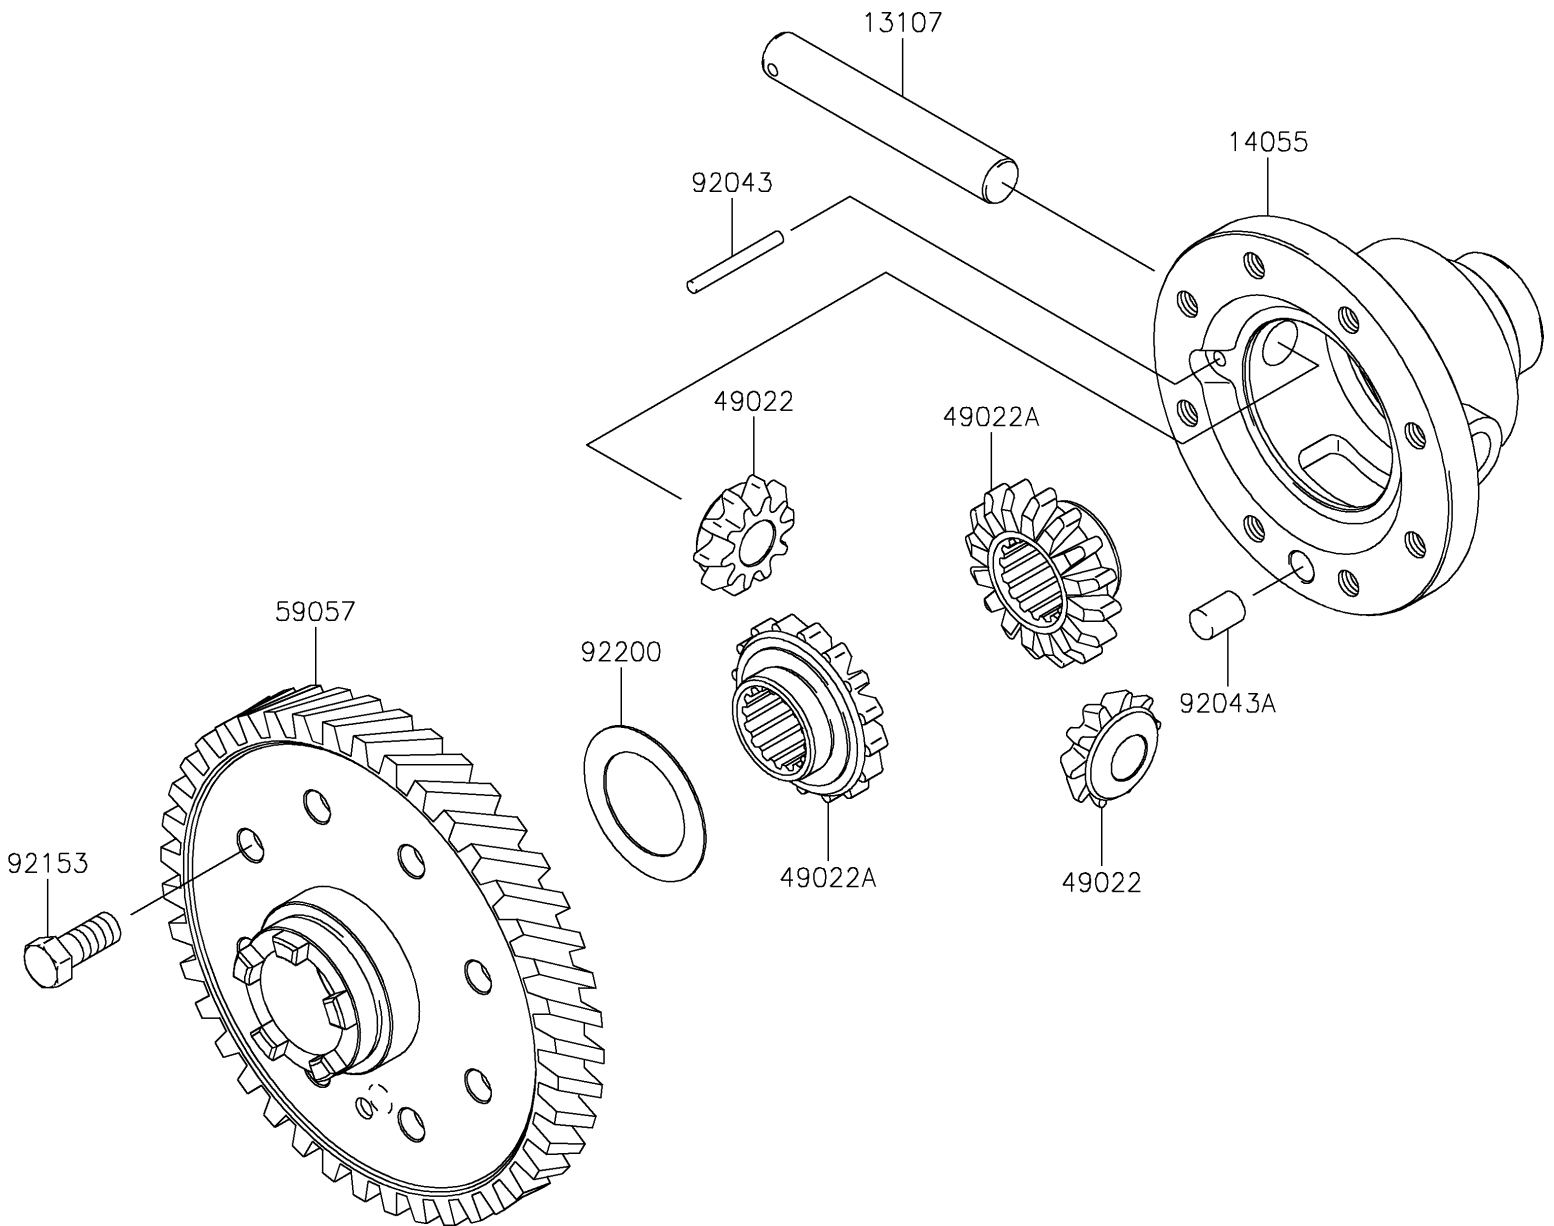

## 2019 MULE SX™ 4x4 XC (CAMO)(FI) PARTS DIAGRAM

Differential

E1451

## 2019 MULE SX™ 4x4 XC (CAMO)(FI) PARTS LIST

Differential

ITEM NAME	PART NUMBER	QUANTITY
SHAFT,DIFF-GEAR CASE (Ref # 13107)	13107-0042	1
CASE-GEAR,DIFF (Ref # 14055)	14055-0016	1
GEAR-BEVEL,10T (Ref # 49022)	49022-0572	1
GEAR-BEVEL,16T (Ref # 49022A)	49022-0573	1
GEAR-HELICAL,64T (Ref # 59057)	59057-0005	1
PIN,4X37.8 (Ref # 92043)	92043-0052	1
PIN,10X14 (Ref # 92043A)	92043-1506	1
BOLT,10X22 (Ref # 92153)	92153-0590	1
WASHER (Ref # 92200)	92200-1077	1