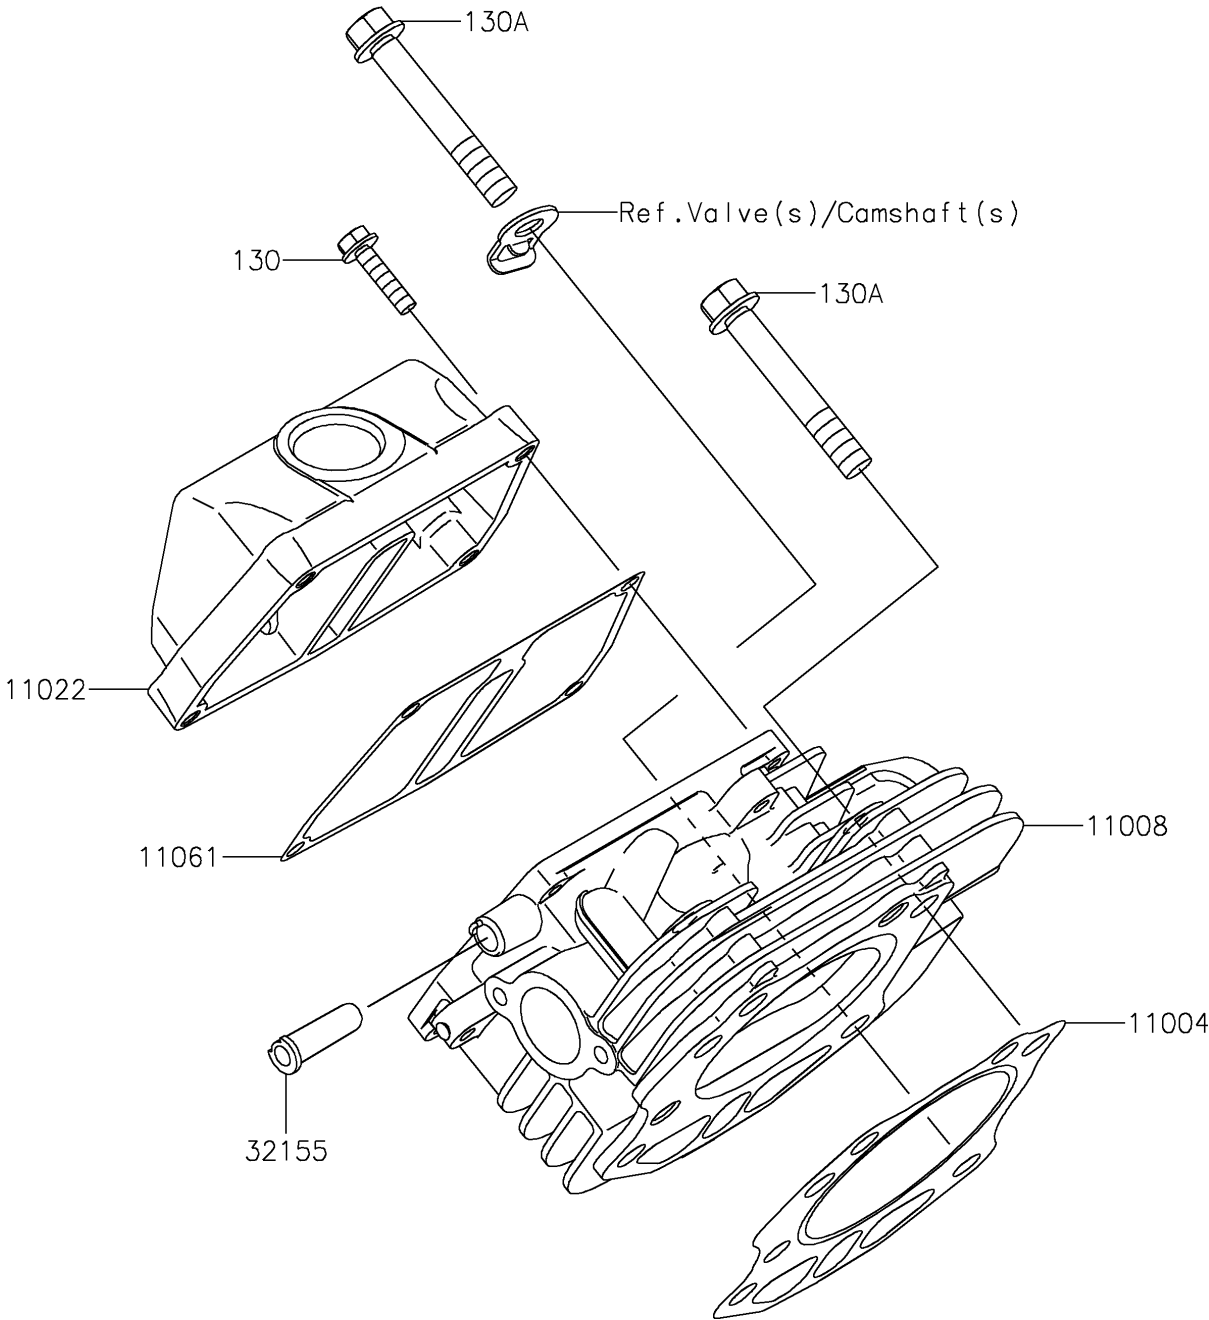

2019 MULE SX™ 4x4 XC (CAMO)(FI) PARTS DIAGRAM

Cylinder Head

E1111

2019 MULE SX™ 4x4 XC (CAMO)(FI) PARTS LIST

Cylinder Head

ITEM NAME	PART NUMBER	QUANTITY
GASKET-HEAD (Ref # 11004)	11004-7017	1
HEAD-COMP-CYLINDER (Ref # 11008)	11008-2162	1
CASE-ROCKER (Ref # 11022)	11022-0045	1
GASKET,CASE-ROCKER (Ref # 11061)	11061-7041	1
BOLT-FLANGED,6X25 (Ref # 130)	130BA0625	1
BOLT-FLANGED,10X65 (Ref # 130A)	130CA1065	1
PIPE,HEAD-CYLINDER (Ref # 32155)	32155-2213	1