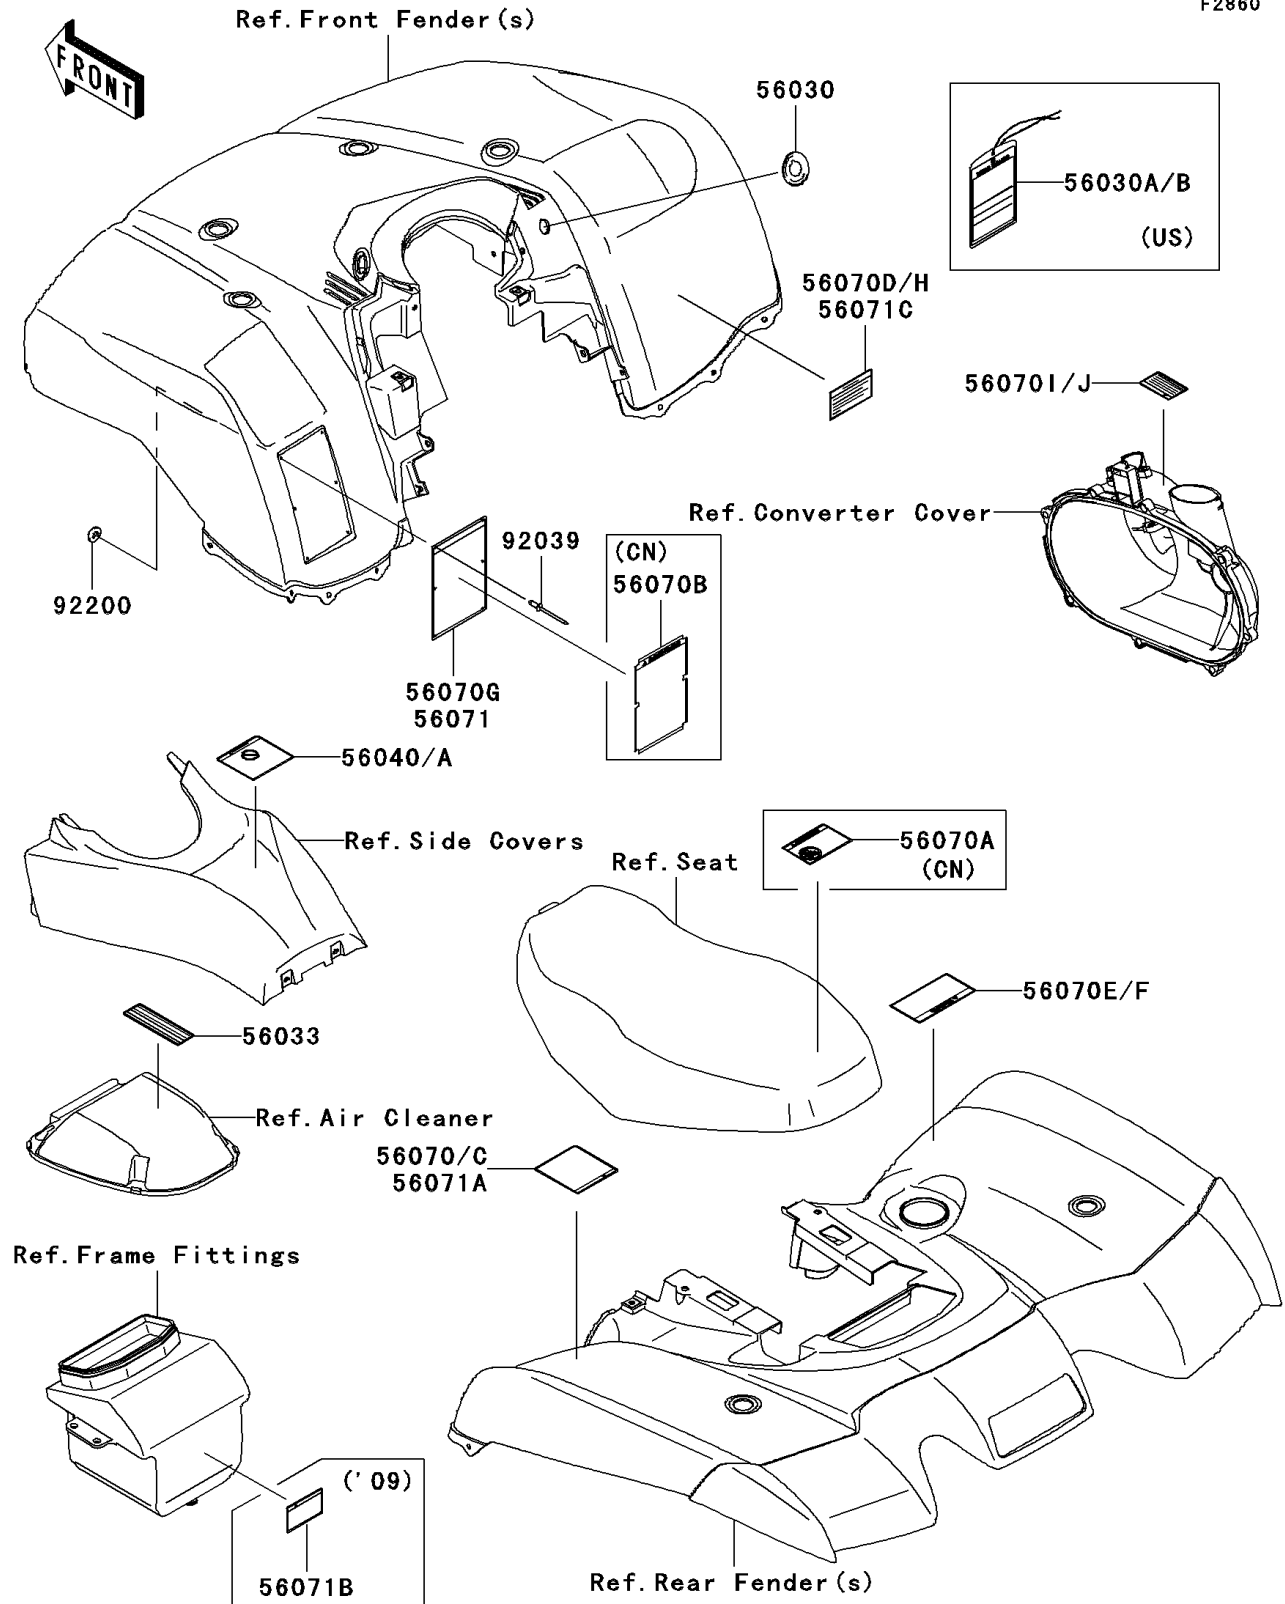

2006 Brute Force® 650 4x4 Realtree Hardwoods Green® HD™ PARTS DIAGRAM

Labels

F2860

2006 Brute Force® 650 4x4 Realtree Hardwoods Green® HD™ PARTS LIST

Labels

ITEM NAME	PART NUMBER	QUANTITY
LABEL,IGNITION SWITCH (Ref # 56030)	56030-0014	1
LABEL-MANUAL,AIR CLEANER (Ref # 56033)	56033-1263	1
LABEL-WARNING,UNDER 16 (Ref # 56040)	56040-1276	1
LABEL-WARNING,TIRE&MAX LOAD (Ref # 56070)	56070-0014	1
LABEL-WARNING,DRIVE BELT (Ref # 56070E)	56070-0038	1
LABEL-WARNING,SERIOUS INJURY (Ref # 56070G)	56070-1151	1
LABEL-WARNING,SHIFT LEVER (Ref # 56070H)	56070-1170	1
LABEL-WARNING,CVT COVER (Ref # 56070I)	56070-1269	1
RIVET,3.2X8 (Ref # 92039)	92039-3763	1
WASHER,3.5X8X1 (Ref # 92200)	92200-1251	1
LABEL,HANGTAG (Ref # 56030A)	56030-0047	1
LABEL-WARNING,AGE (Ref # 56040A)	56040-1325	1
LABEL-WARNING,NO PASSENGER (Ref # 56070A)	56070-0018	1
LABEL-WARNING,GENERAL (Ref # 56070B)	56070-0019	1
LABEL-WARNING,TIRE&MAX LOAD (Ref # 56070C)	56070-0025	1
LABEL-WARNING,SHIFT LEVER(FRENCH) (Ref # 56070D)	56070-0037	1
LABEL-WARNING,DRIVE BELT(FRENCH) (Ref # 56070F)	56070-0039	1
LABEL-WARNING,CVT COVER(FRENCH) (Ref # 56070J)	56070-1271	1