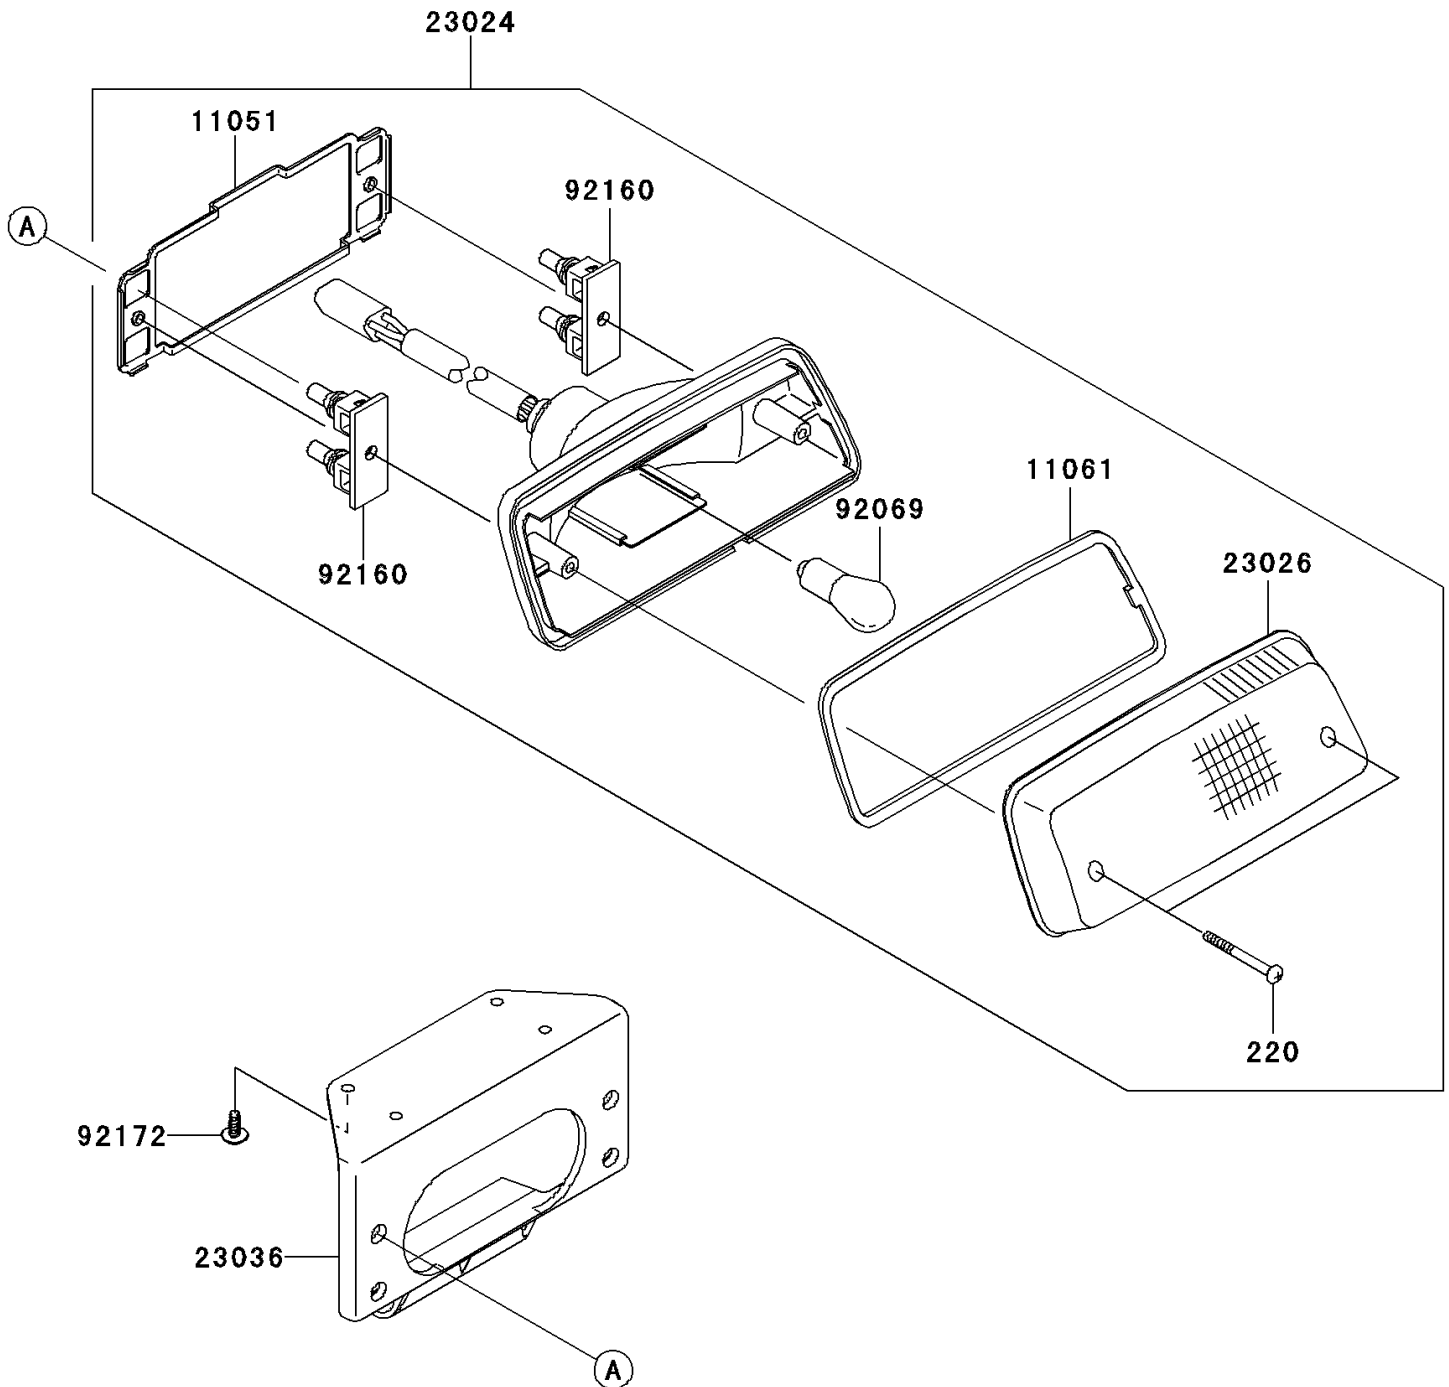

2006 Brute Force® 650 4x4 Realtree Hardwoods Green® HD™ PARTS DIAGRAM

Taillight(s)

F2720

2006 Brute Force® 650 4x4 Realtree Hardwoods Green® HD™ PARTS LIST

Taillight(s)

ITEM NAME	PART NUMBER	QUANTITY
SCREW-PAN-CROS,4X40 (Ref # 220)	220AA0440	1
BRACKET,TAIL LAMP (Ref # 11051)	11051-1870	1
GASKET,TAIL LAMP LENS (Ref # 11061)	11061-0055	1
LAMP-ASSY-TAIL (Ref # 23024)	23024-1130	1
LENS,TAIL LAMP (Ref # 23026)	23026-1230	1
BRACKET-TAIL LAMP (Ref # 23036)	23036-0005	1
BULB,12V 21/5W (Ref # 92069)	92069-063	1
DAMPER,TAIL LAMP (Ref # 92160)	92160-1053	1
SCREW,TAPPING,5X10 (Ref # 92172)	92172-1061	1