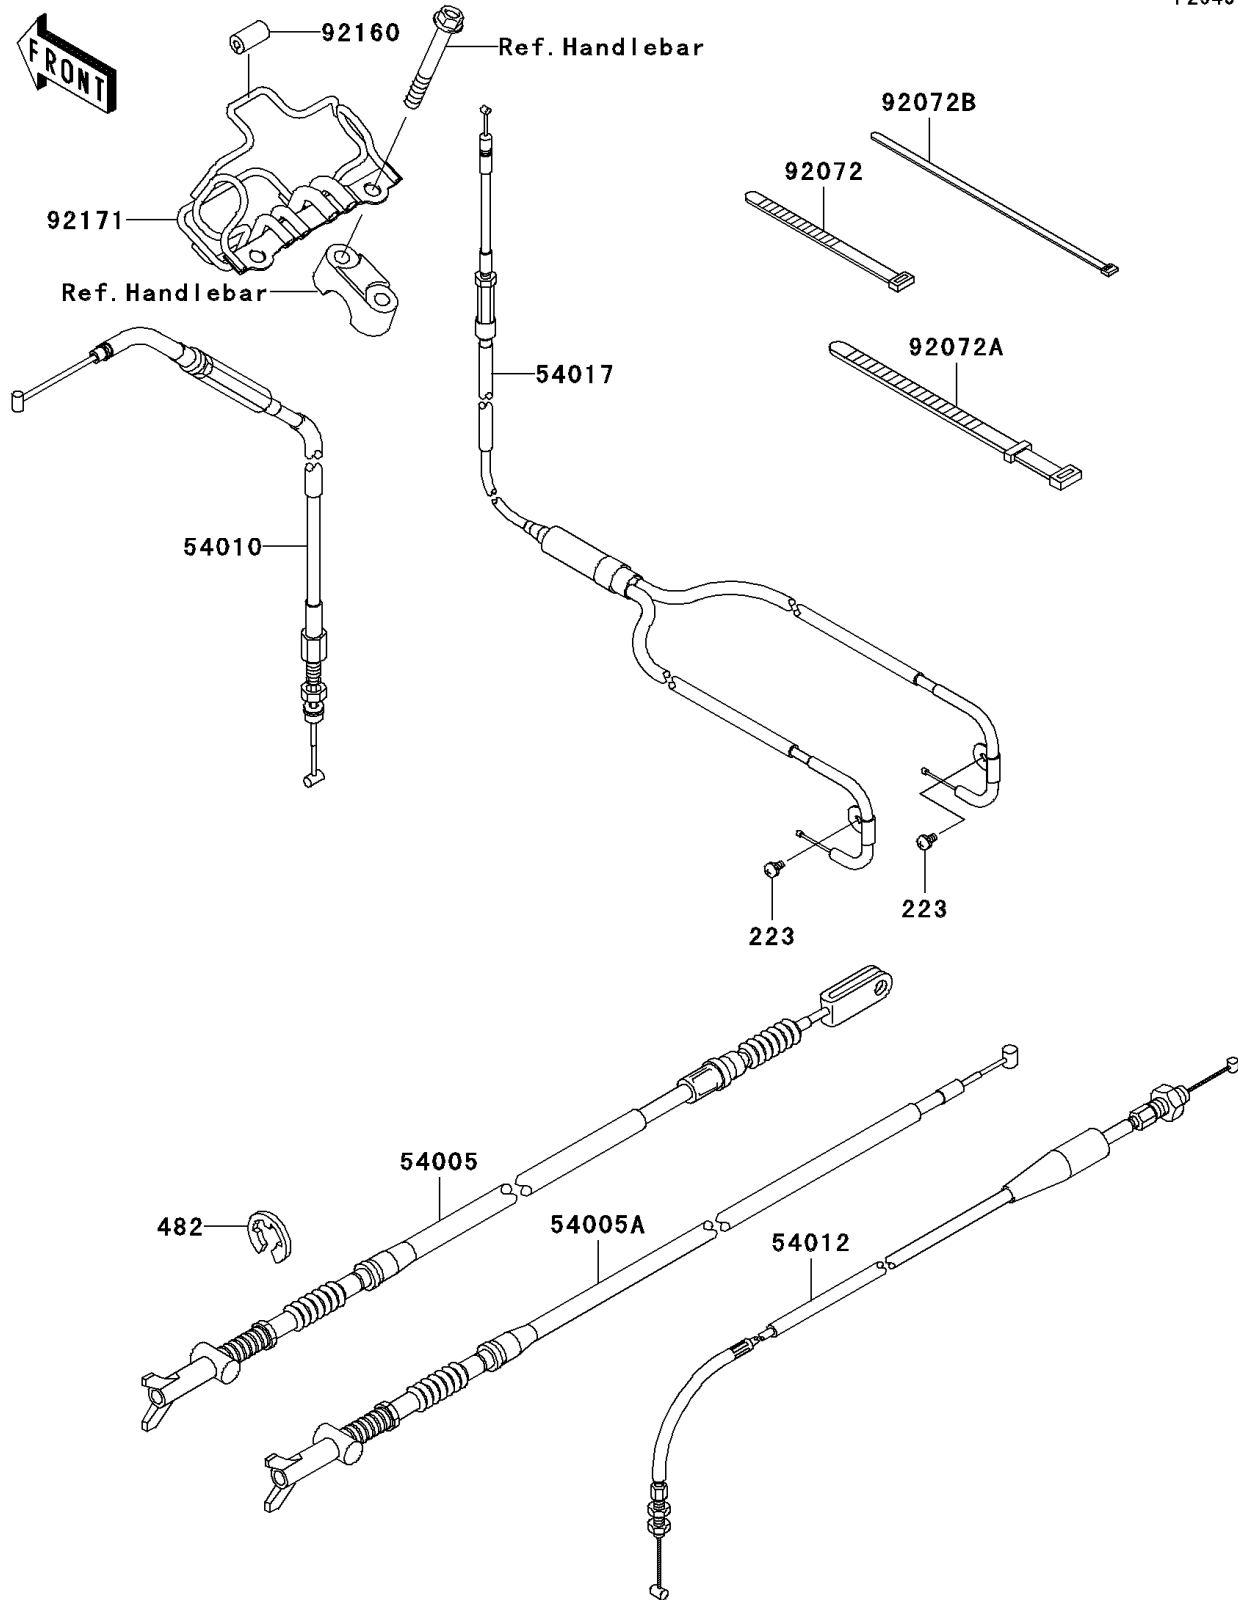

2006 Brute Force® 650 4x4 Realtree Hardwoods Green® HD™ PARTS DIAGRAM

Cables

F2540

2006 Brute Force® 650 4x4 Realtree Hardwoods Green® HD™ PARTS LIST

Cables

ITEM NAME	PART NUMBER	QUANTITY
SCREW-PAN-WS-CROS,4X8 (Ref # 223)	223AA0408	1
CIRCLIP-TYPE-E,8MM (Ref # 482)	482EA8000	1
CABLE-BRAKE,REAR (Ref # 54005)	54005-0011	1
CABLE-BRAKE,PARKING (Ref # 54005A)	54005-0012	1
CABLE,FRONT DIFF LOCK (Ref # 54010)	54010-0027	1
CABLE-THROTTLE (Ref # 54012)	54012-0124	1
CABLE-STARTER (Ref # 54017)	54017-0022	1
BAND,L=123 (Ref # 92072)	92072-030	1
BAND,L=186 (Ref # 92072A)	92072-056	1
BAND,L=188 (Ref # 92072B)	92072-1239	1
DAMPER,4.5X11X20 (Ref # 92160)	92160-1074	1
CLAMP,BREATHING TUBE (Ref # 92171)	92171-0378	1