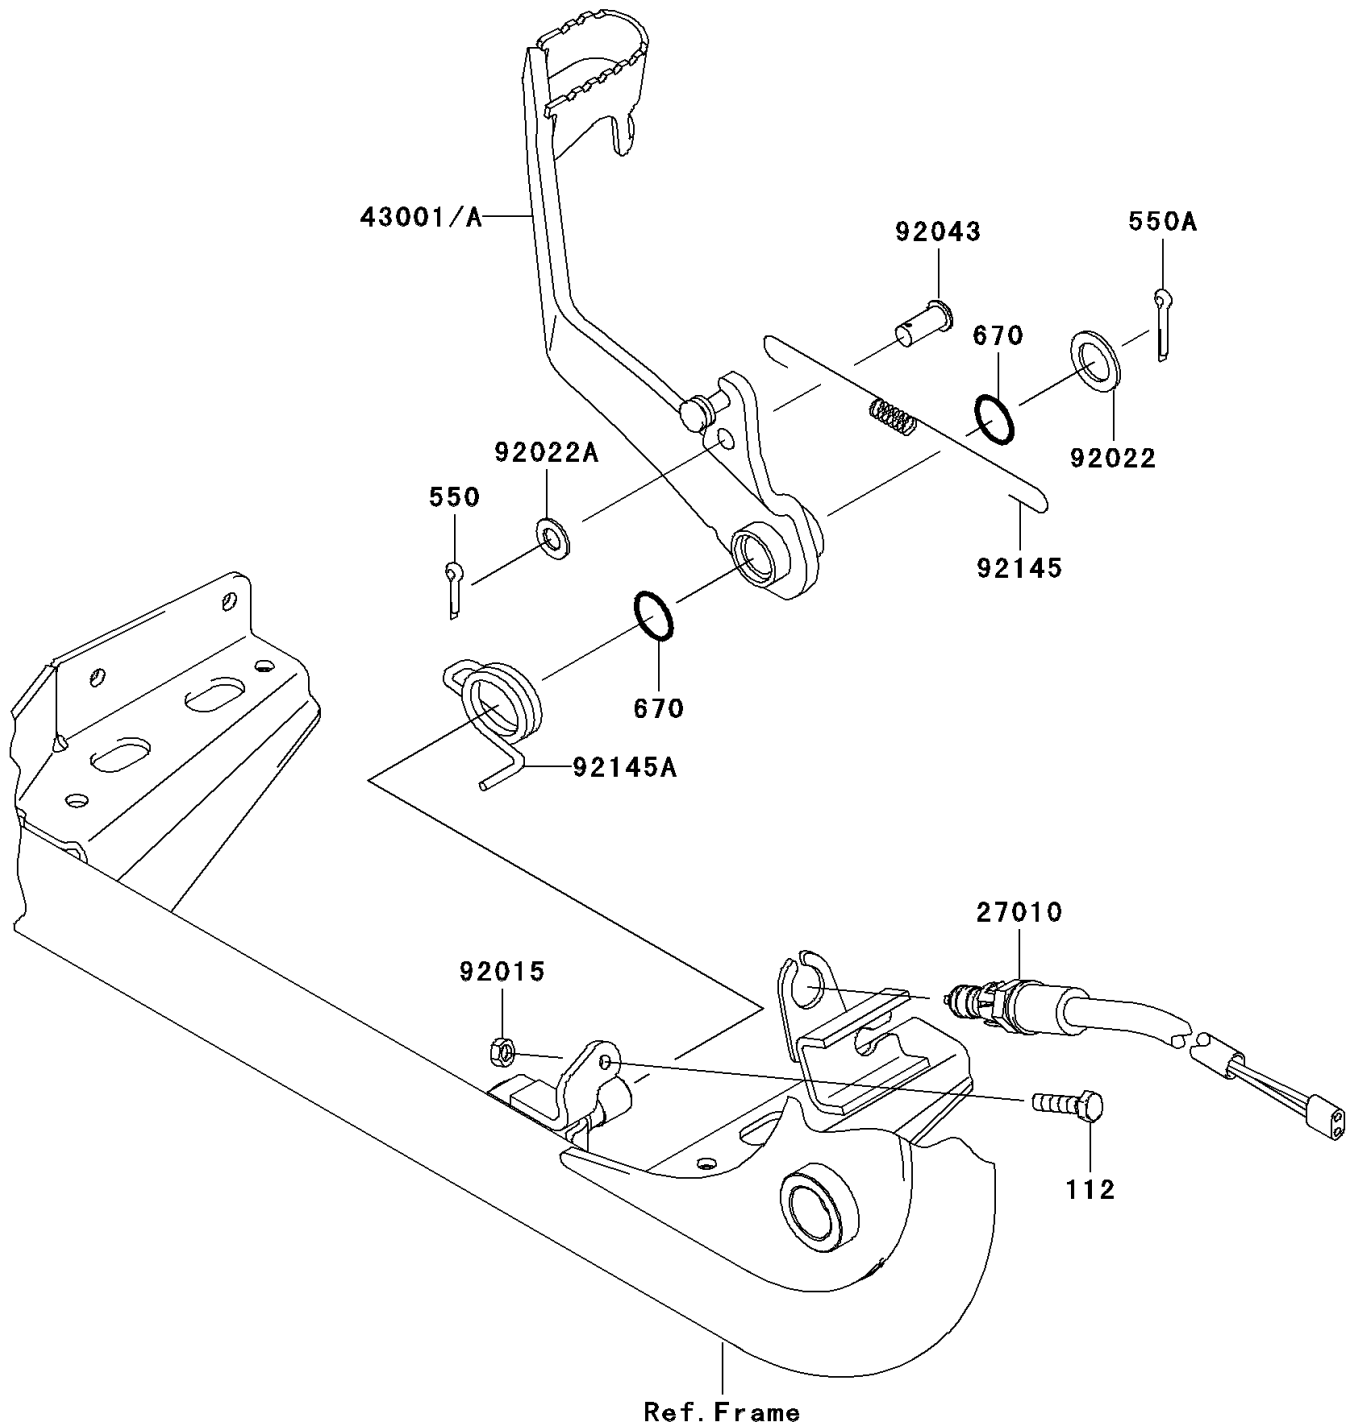

2006 Brute Force® 650 4x4 Realtree Hardwoods Green® HD™ PARTS DIAGRAM

Brake Pedal

F2260

2006 Brute Force® 650 4x4 Realtree Hardwoods Green® HD™ PARTS LIST

Brake Pedal

ITEM NAME	PART NUMBER	QUANTITY
BOLT-UPSET,6X22 (Ref # 112)	112AA0622	1
PIN-COTTER,2.0X15 (Ref # 550)	550AA2015	1
PIN-COTTER,2.0X22 (Ref # 550A)	550AA2022	1
O RING,15MM (Ref # 670)	670B2015	1
SWITCH,BRAKE (Ref # 27010)	27010-1494	1
LEVER-BRAKE,PEDAL (Ref # 43001)	43001-0036	1
NUT,6MM (Ref # 92015)	92015-1410	1
WASHER,15.5X24X1.6 (Ref # 92022)	92022-1049	1
WASHER,8.5X16X1.2 (Ref # 92022A)	92022-1582	1
PIN,8X16 (Ref # 92043)	92043-1013	1
SPRING,BRAKE SWITCH (Ref # 92145)	92145-0056	1
SPRING,BRAKE PEDAL RETURN (Ref # 92145A)	92145-1421	1