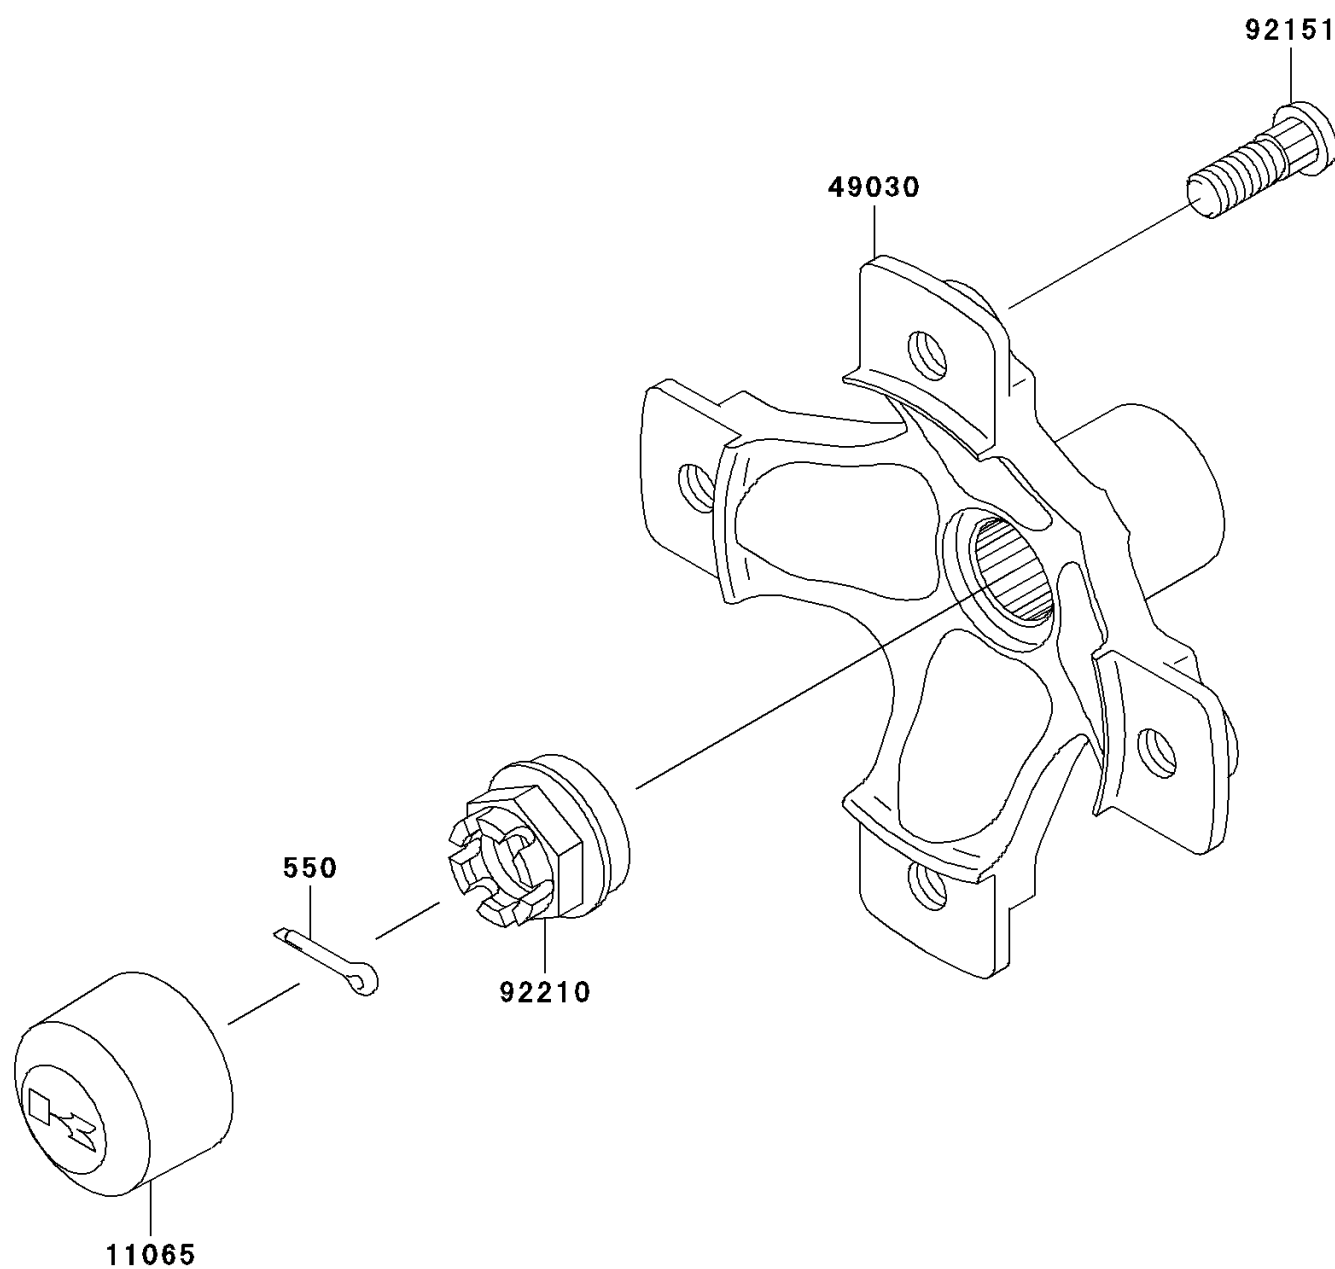

2006 Brute Force® 650 4x4 Realtree Hardwoods Green® HD™ PARTS DIAGRAM

Rear Hub

F2240

2006 Brute Force® 650 4x4 Realtree Hardwoods Green® HD™ PARTS LIST

Rear Hub

ITEM NAME	PART NUMBER	QUANTITY
PIN-COTTER,4.0X25 (Ref # 550)	550AA4025	1
CAP,WHEEL (Ref # 11065)	11065-1153	1
HUB,RR (Ref # 49030)	49030-1140	1
BOLT,10X29.5 (Ref # 92151)	92151-1392	1
NUT,CASTLE,20MM (Ref # 92210)	92210-1381	1