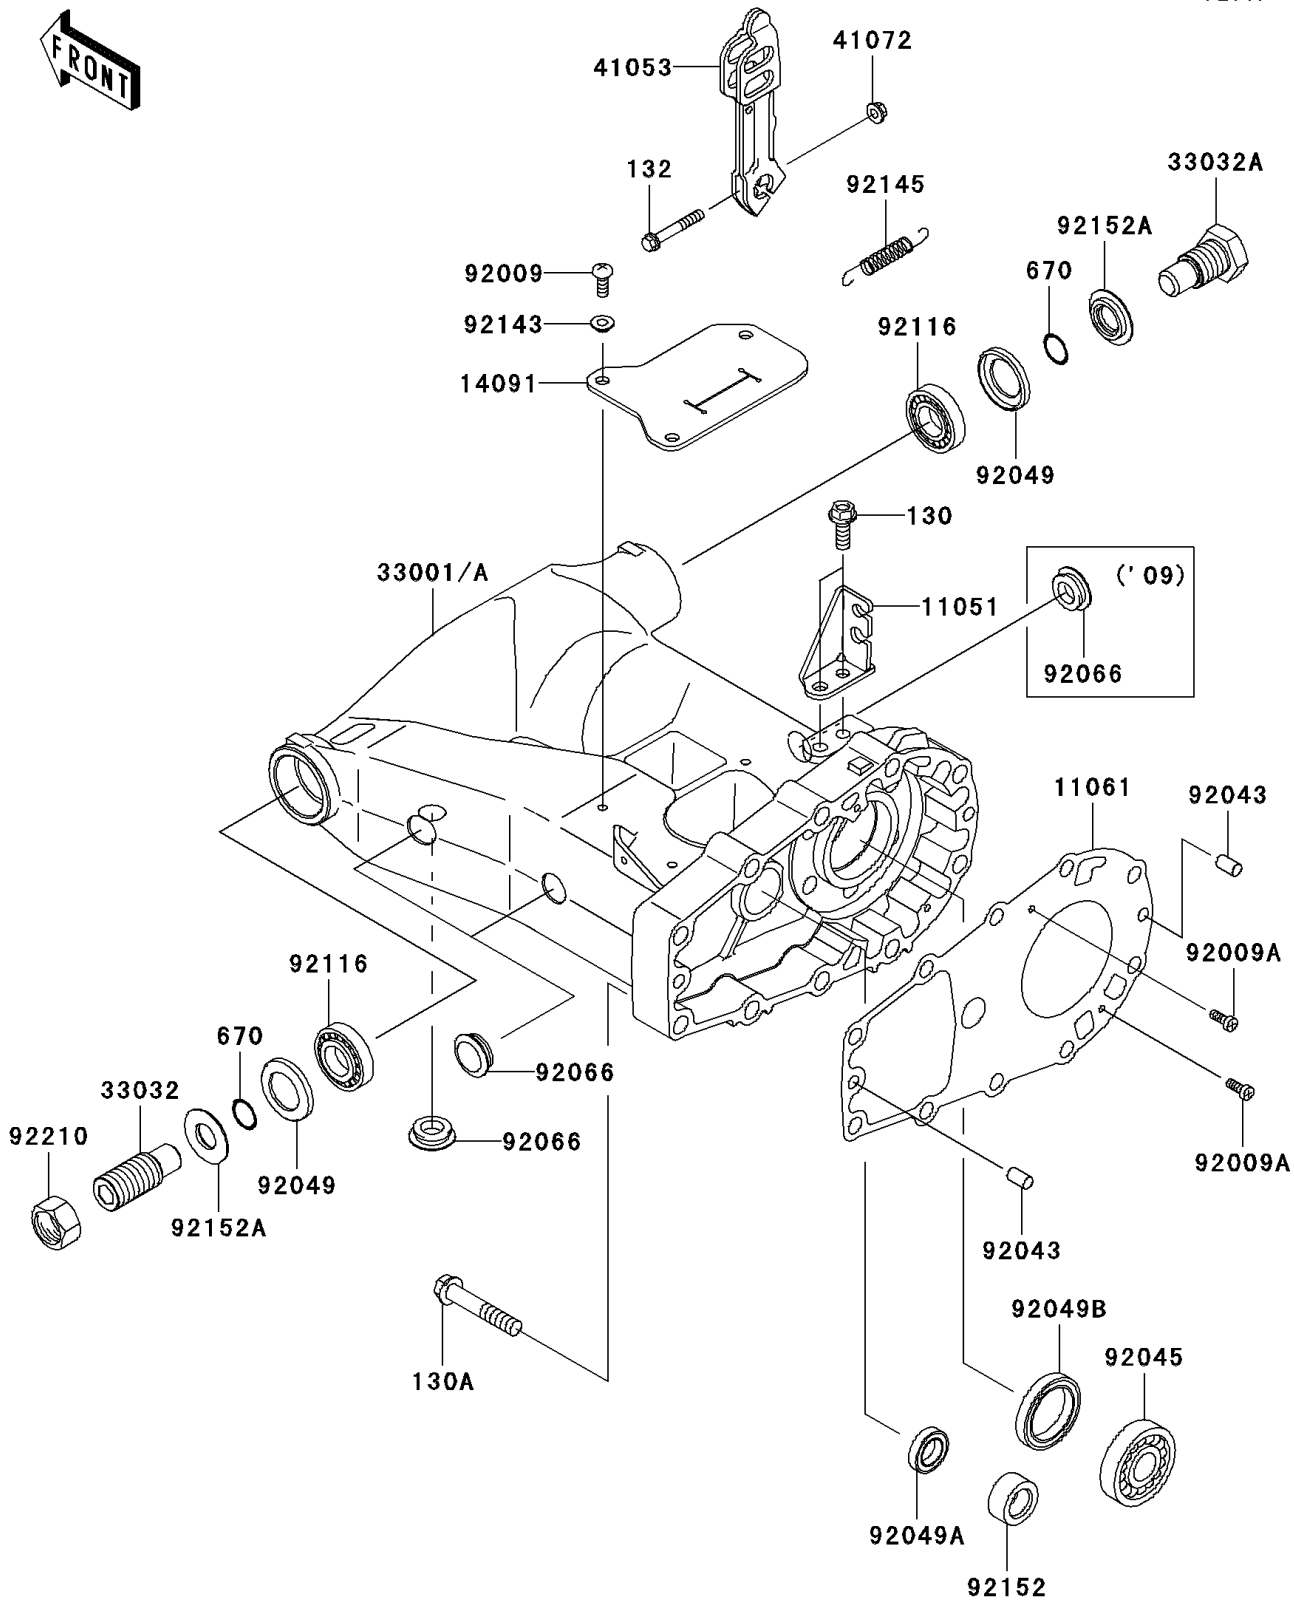

2006 Brute Force® 650 4x4 Realtree Hardwoods Green® HD™ PARTS DIAGRAM

Swingarm

F2141

2006 Brute Force® 650 4x4 Realtree Hardwoods Green® HD™ PARTS LIST

Swingarm

ITEM NAME	PART NUMBER	QUANTITY
BOLT-FLANGED,8X22 (Ref # 130)	130BB0822	1
BOLT-FLANGED,10X55 (Ref # 130A)	130CA1055	1
BOLT-FLANGED-SMALL,6X40 (Ref # 132)	132BA0640	1
O RING,16MM (Ref # 670)	670B2016	1
BRACKET,CABLE (Ref # 11051)	11051-1762	1
GASKET,SWING ARM (Ref # 11061)	11061-1065	1
COVER (Ref # 14091)	14091-7508	1
ARM-COMP-SWING (Ref # 33001)	33001-0008	1
SHAFT-SWING ARM,LEFT SIDE (Ref # 33032)	33032-1197	1
SHAFT-SWING ARM,RIGHT SIDE (Ref # 33032A)	33032-1200	1
LEVER-BRAKE CAM (Ref # 41053)	41053-1094	1
NUT,6MM (Ref # 41072)	41072-007	1
SCREW,TAPPING,6X16 (Ref # 92009)	92009-1166	1
SCREW,4X10 (Ref # 92009A)	92009-1936	1
PIN,8X14 (Ref # 92043)	92043-1567	1
BEARING-BALL,TMBO/28C3 (Ref # 92045)	92045-0093	1
SEAL-OIL,26406 (Ref # 92049)	92049-1030	1
SEAL-OIL,TC17X28X6 (Ref # 92049A)	92049-1537	1
SEAL-OIL,HTC35X48X7 (Ref # 92049B)	92049-1538	1
PLUG (Ref # 92066)	92066-1534	1
BEARING-ROLLER,4T30203E1 (Ref # 92116)	92116-1001	1
COLLAR (Ref # 92143)	92143-1331	1
SPRING,BRAKE LEVER RETURN (Ref # 92145)	92145-1313	1
COLLAR (Ref # 92152)	92152-1240	1
COLLAR (Ref # 92152A)	92152-1356	1
NUT,22MM (Ref # 92210)	92210-0190	1