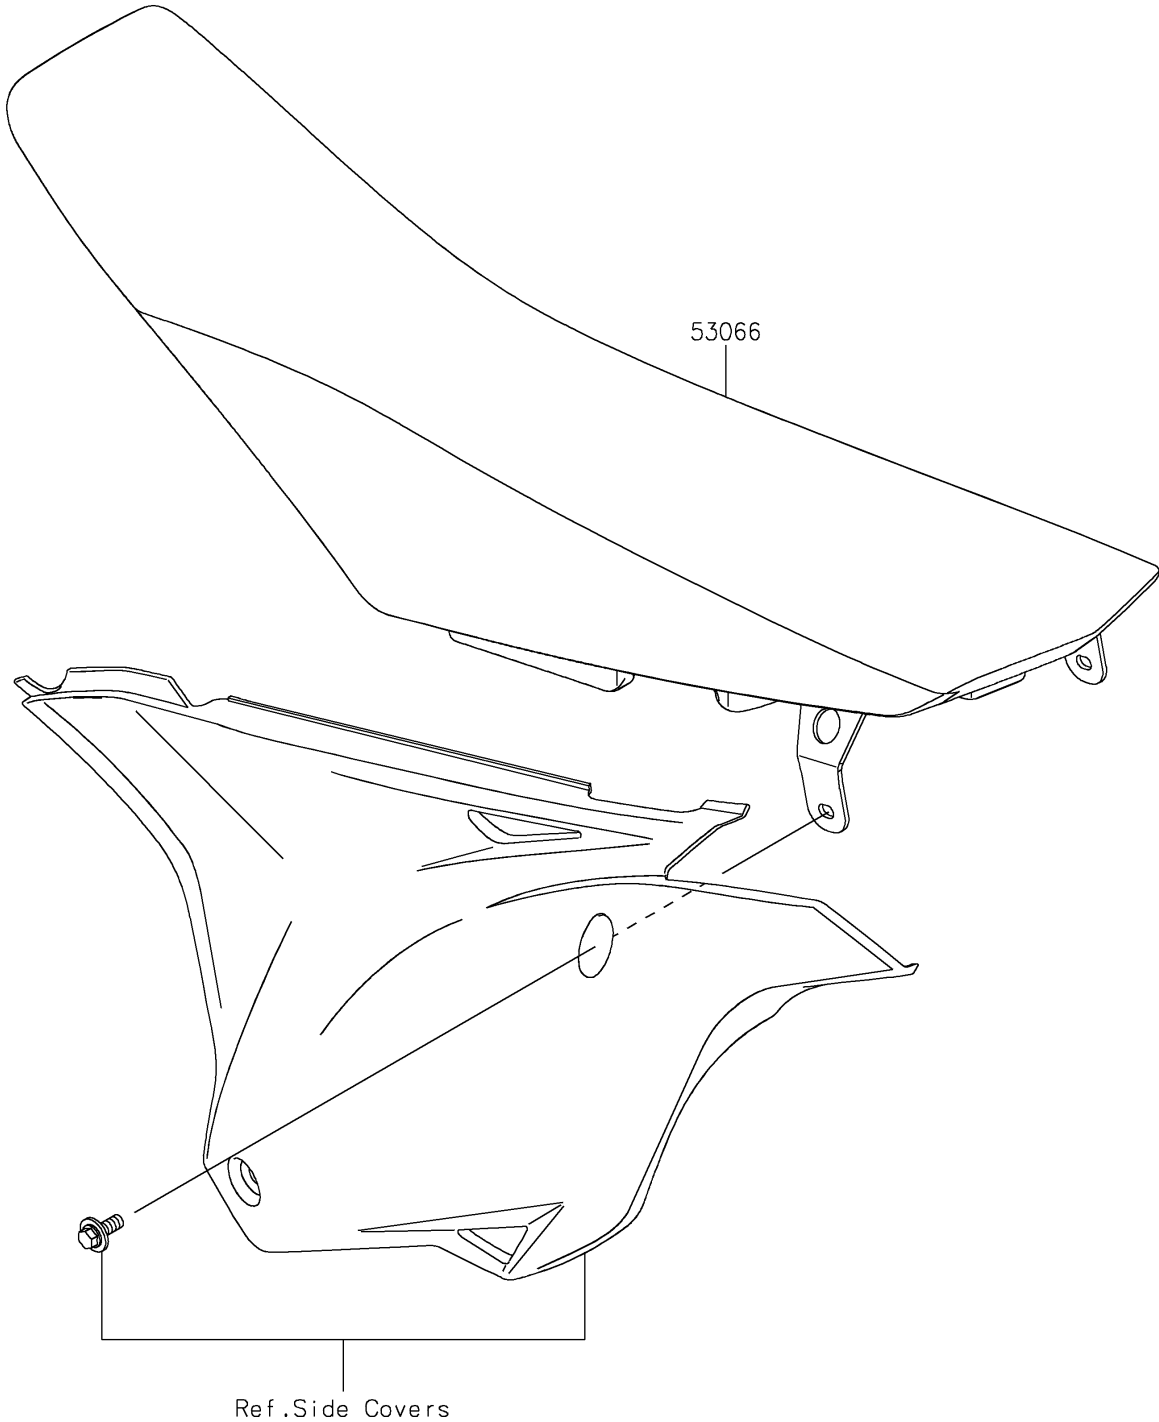

## 2019 KX™100 PARTS DIAGRAM

Seat

F2510

## 2019 KX™100 PARTS LIST

Seat

ITEM NAME	PART NUMBER	QUANTITY
SEAT-ASSY, GREEN/BLACK (Ref # 53066)	53066-0455-49F	1