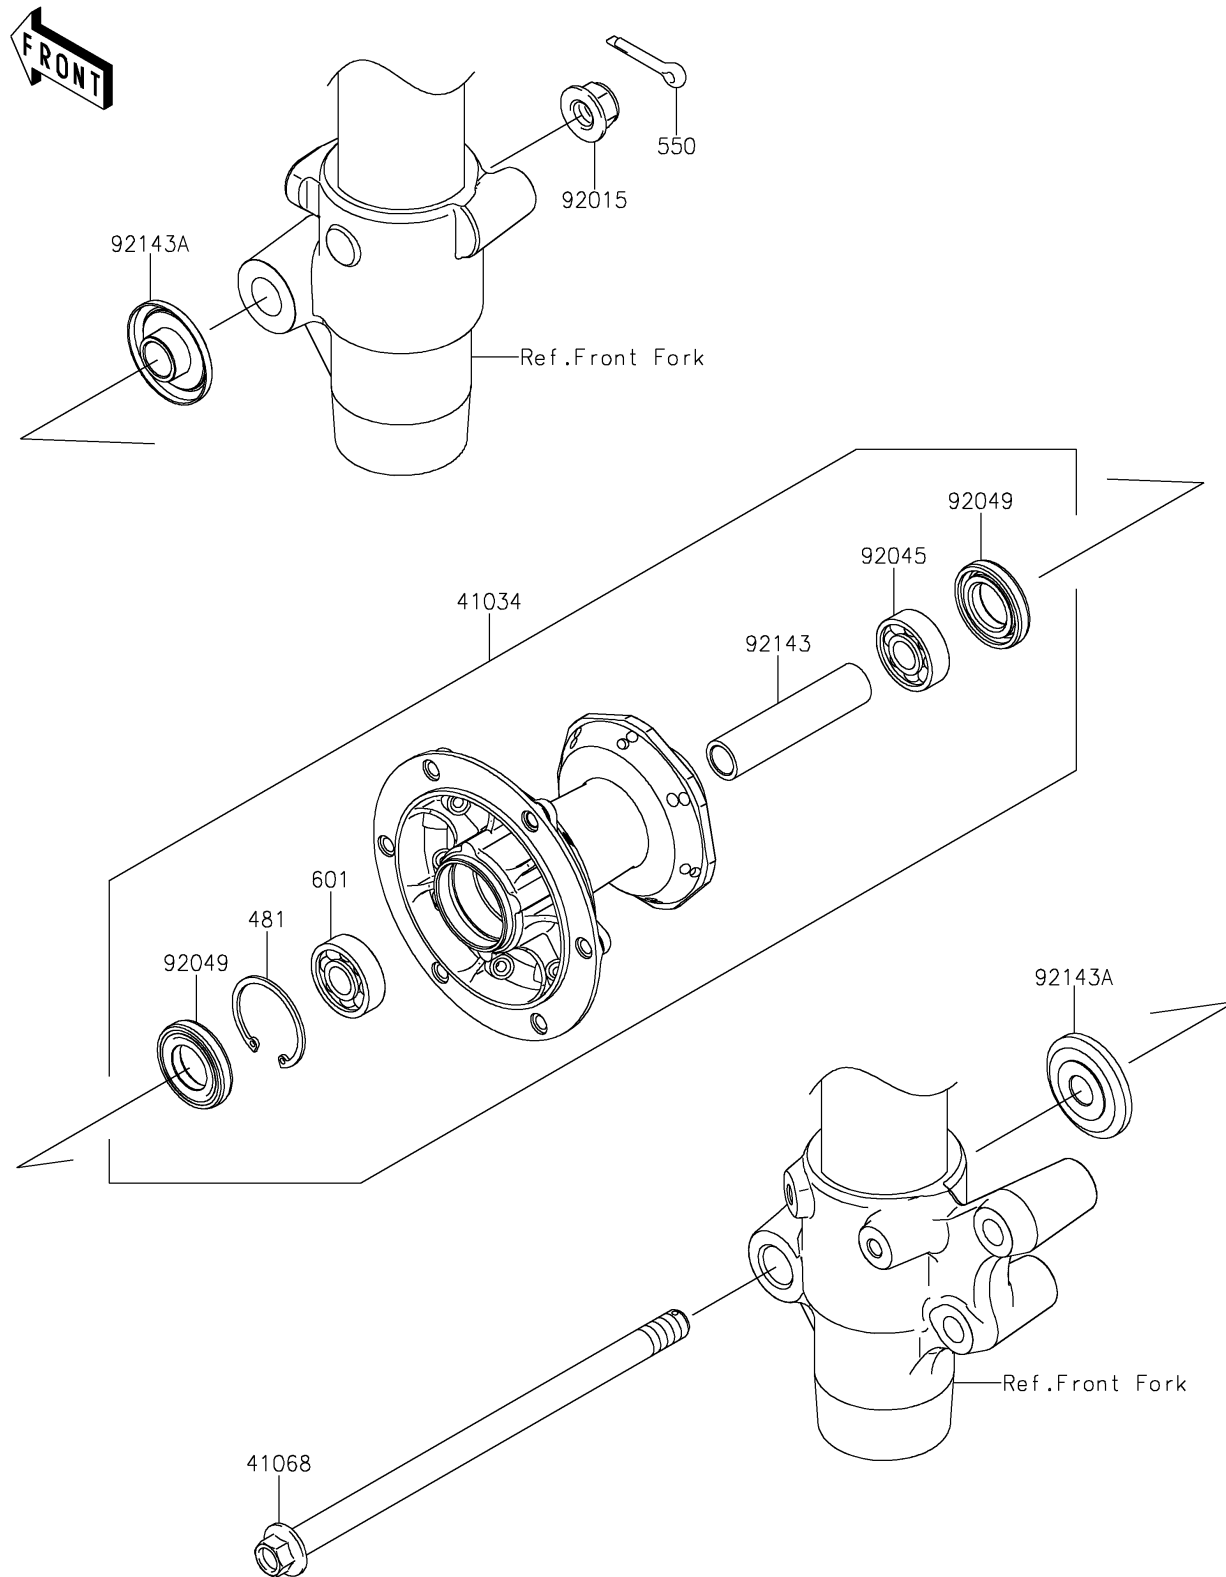

2019 KX™100 PARTS DIAGRAM

Front Hub

F2230

2019 KX™100 PARTS LIST

Front Hub

ITEM NAME	PART NUMBER	QUANTITY
DRUM-ASSY,FRONT BRAKE (Ref # 41034)	41034-1310	1
AXLE,FR (Ref # 41068)	41068-1333	1
CIRCLIP-TYPE-C,37MM (Ref # 481)	481J3700	1
PIN-COTTER,2.5X20 (Ref # 550)	550AA2520	1
BEARING-BALL,#6201UUC3 (Ref # 601)	601B6301UU	1
NUT,LOCK,FLANGED,12MM (Ref # 92015)	92015-1433	1
BEARING-BALL,TMB201LLUC3/2A (Ref # 92045)	92045-1062	1
SEAL-OIL,TC20376.5 (Ref # 92049)	92049-1257	1
COLLAR,FR BRAKE DRUM,L=76 (Ref # 92143)	92143-1935	1
COLLAR,FR AXLE,L=12 (Ref # 92143A)	92143-1936	1