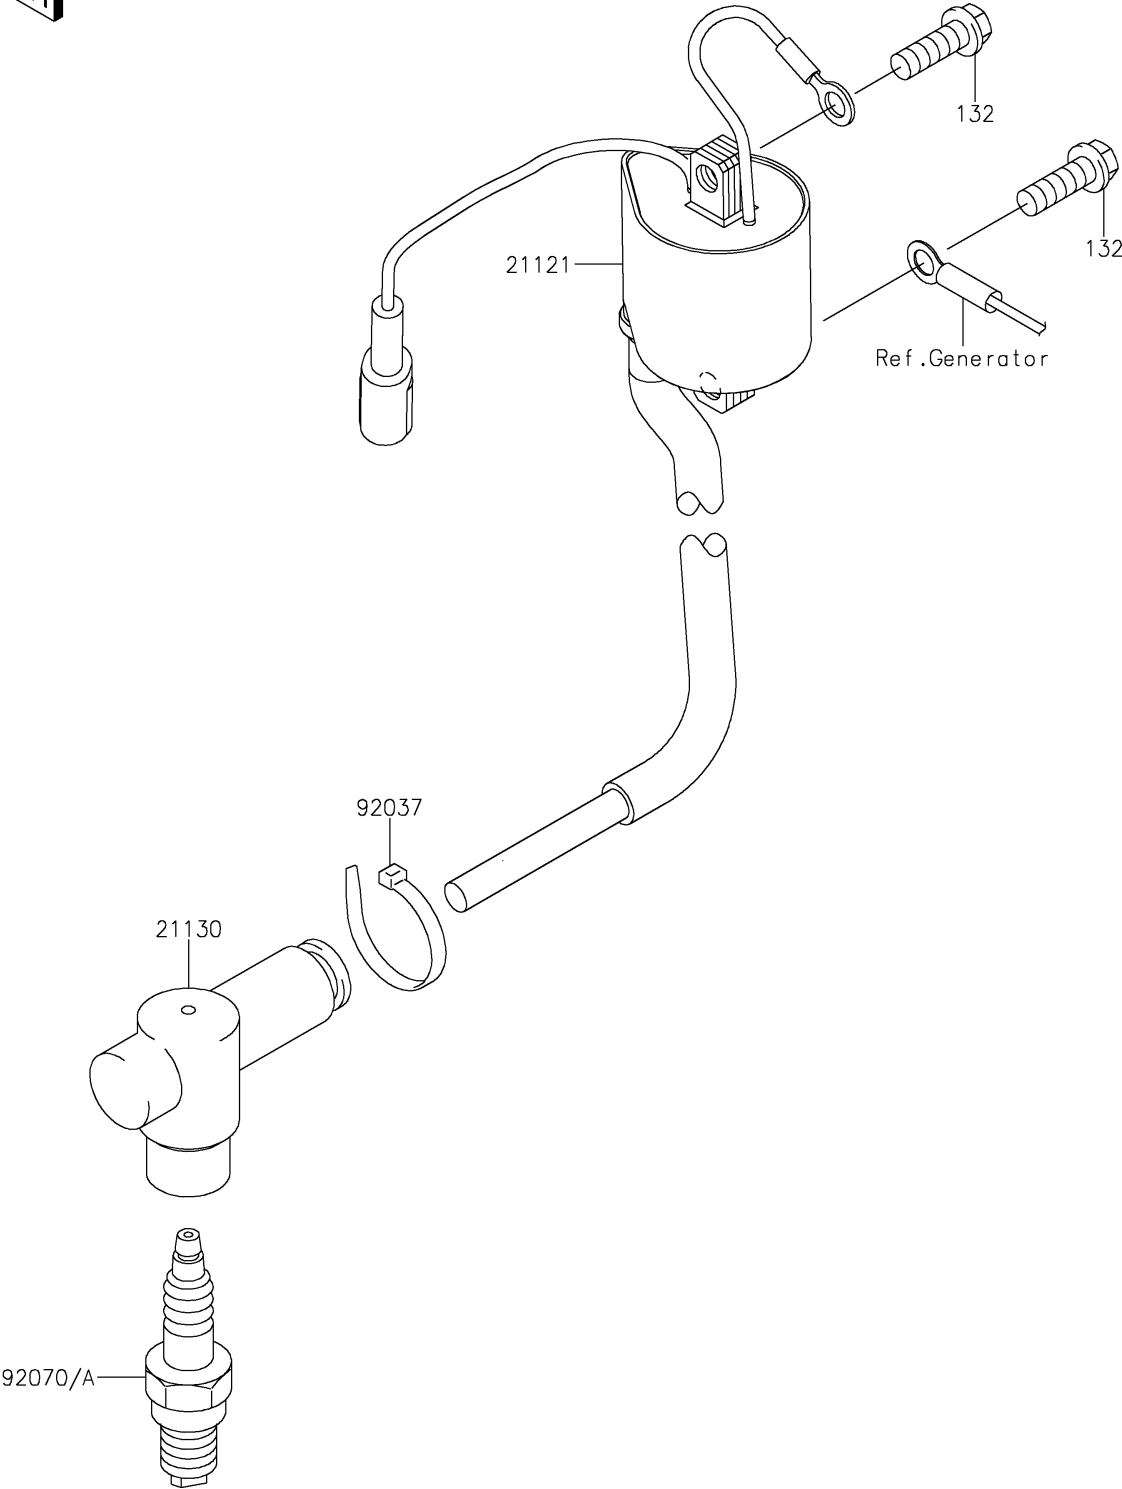

## 2019 KX™100 PARTS DIAGRAM

Ignition System

E1830

## 2019 KX™100 PARTS LIST

Ignition System

ITEM NAME	PART NUMBER	QUANTITY
BOLT-FLANGED-SMALL,6X18 (Ref # 132)	132BA0618	1
COIL-IGNITION (Ref # 21121)	21121-0722	1
CAP-SPARK PLUG (Ref # 21130)	21130-1077	1
CLAMP (Ref # 92037)	92037-1173	1
PLUG-SPARK,BR9EVX(NGK),SOLID (Ref # 92070)	92070-1228	1
PLUG-SPARK,R6252K-105NGK,SOLID (Ref # 92070A)	92070-1241	1